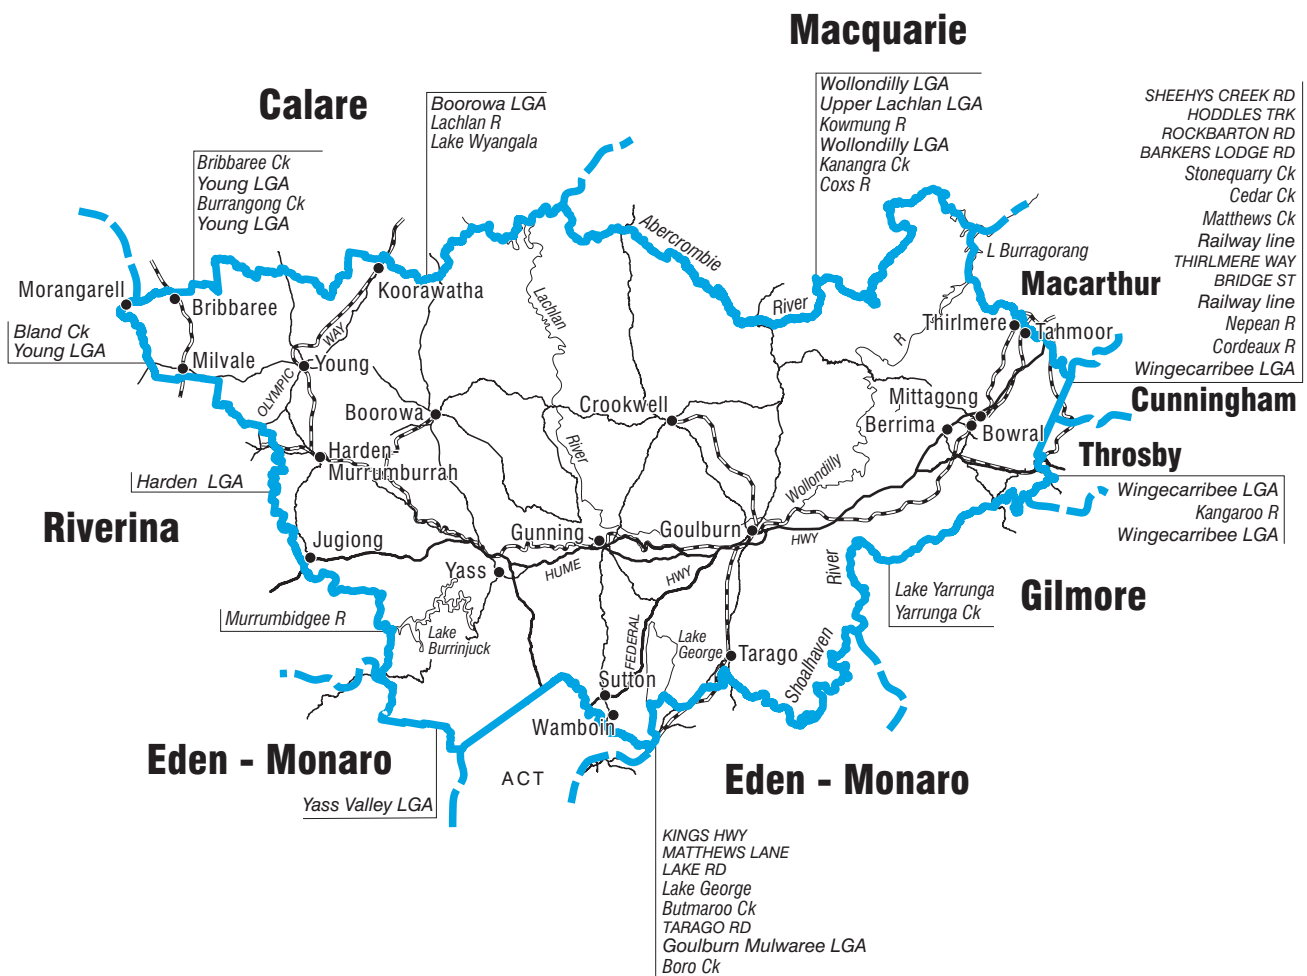

COMMONWEALTH ELECTORAL DIVISION OF **HUME**

- Divisional boundary
- Adjoining Divisional boundary
- Division area 26,302 sq km
- Railway line

Note:
Federal redistribution finalised in November 2006
Local Government Area (LGA) descriptions are current at November 2005