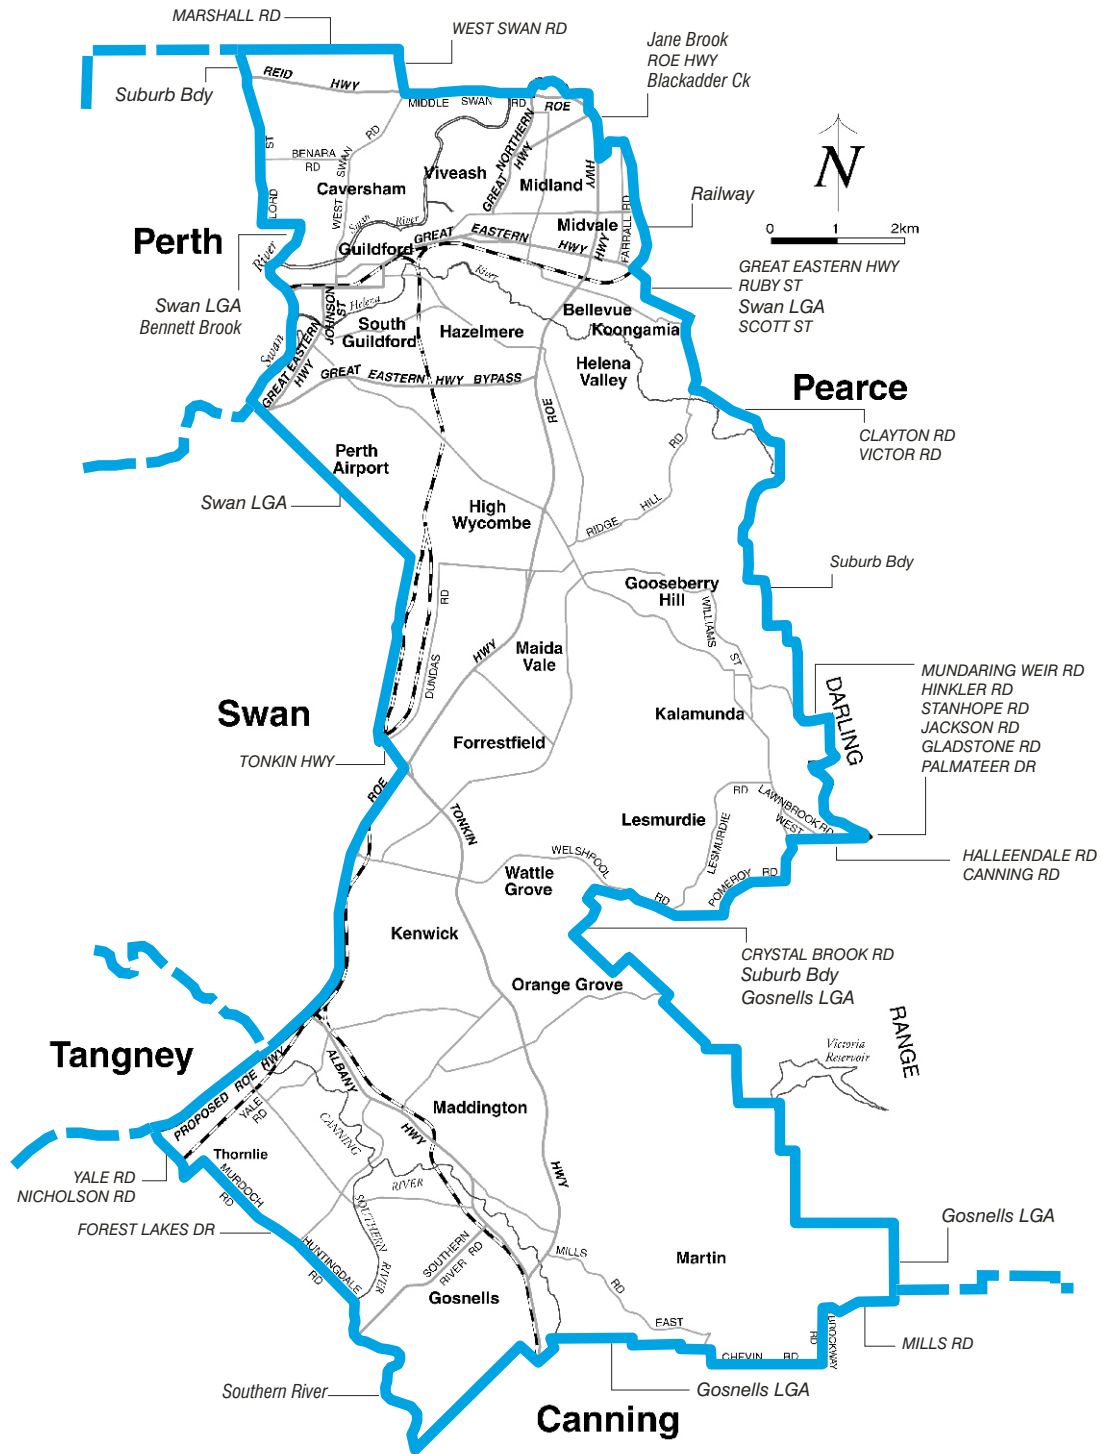

COMMONWEALTH ELECTORAL DIVISION OF HASLUCK

- Divisional boundary
- Adjoining divisional boundary
- Division area 227 sq km
- Railway line