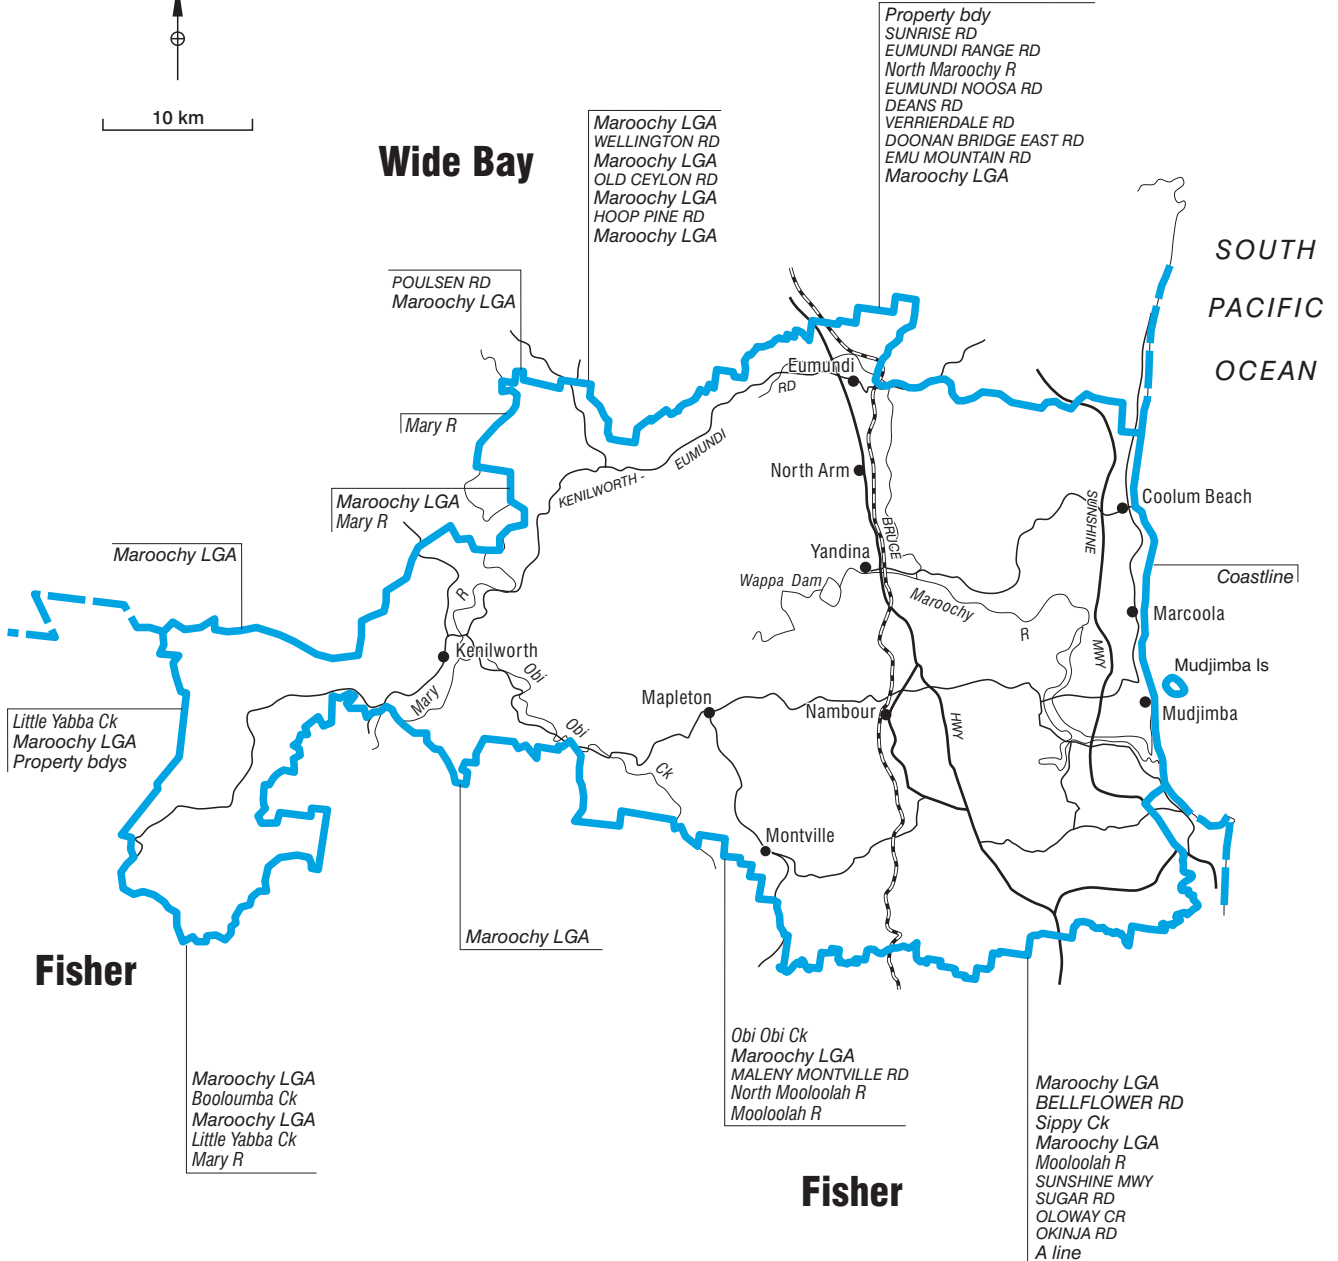

COMMONWEALTH ELECTORAL DIVISION OF FAIRFAX

- Divisional boundary
- Adjoining Divisional boundary
- Division area 1,108 sq km
- Railway line

Note:
Federal redistribution finalised in November 2006
Local Government Area (LGA) descriptions are current at April 2006