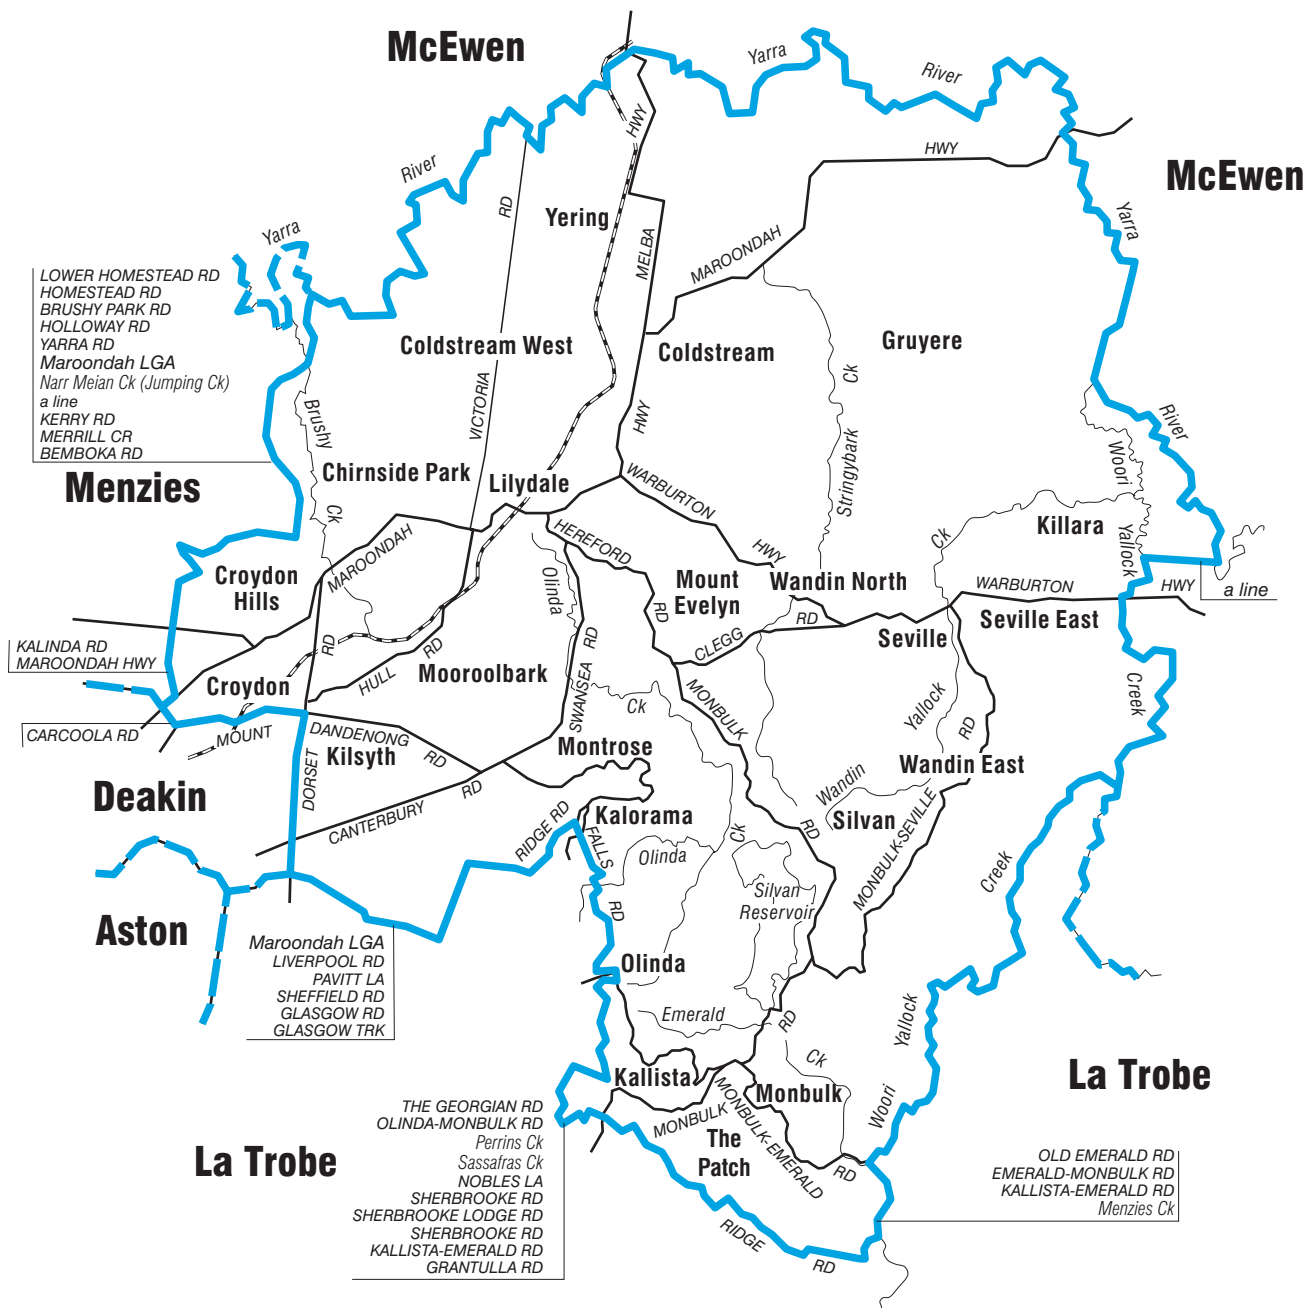

COMMONWEALTH ELECTORAL DIVISION OF **CASEY**

4 km

- Divisional boundary
- Adjoining Divisional boundary
- Division area **409 sq km**
- Railway line

Note:
Federal redistribution finalised in January 2003.
Local Government Area (LGA) descriptions are current at November 2002