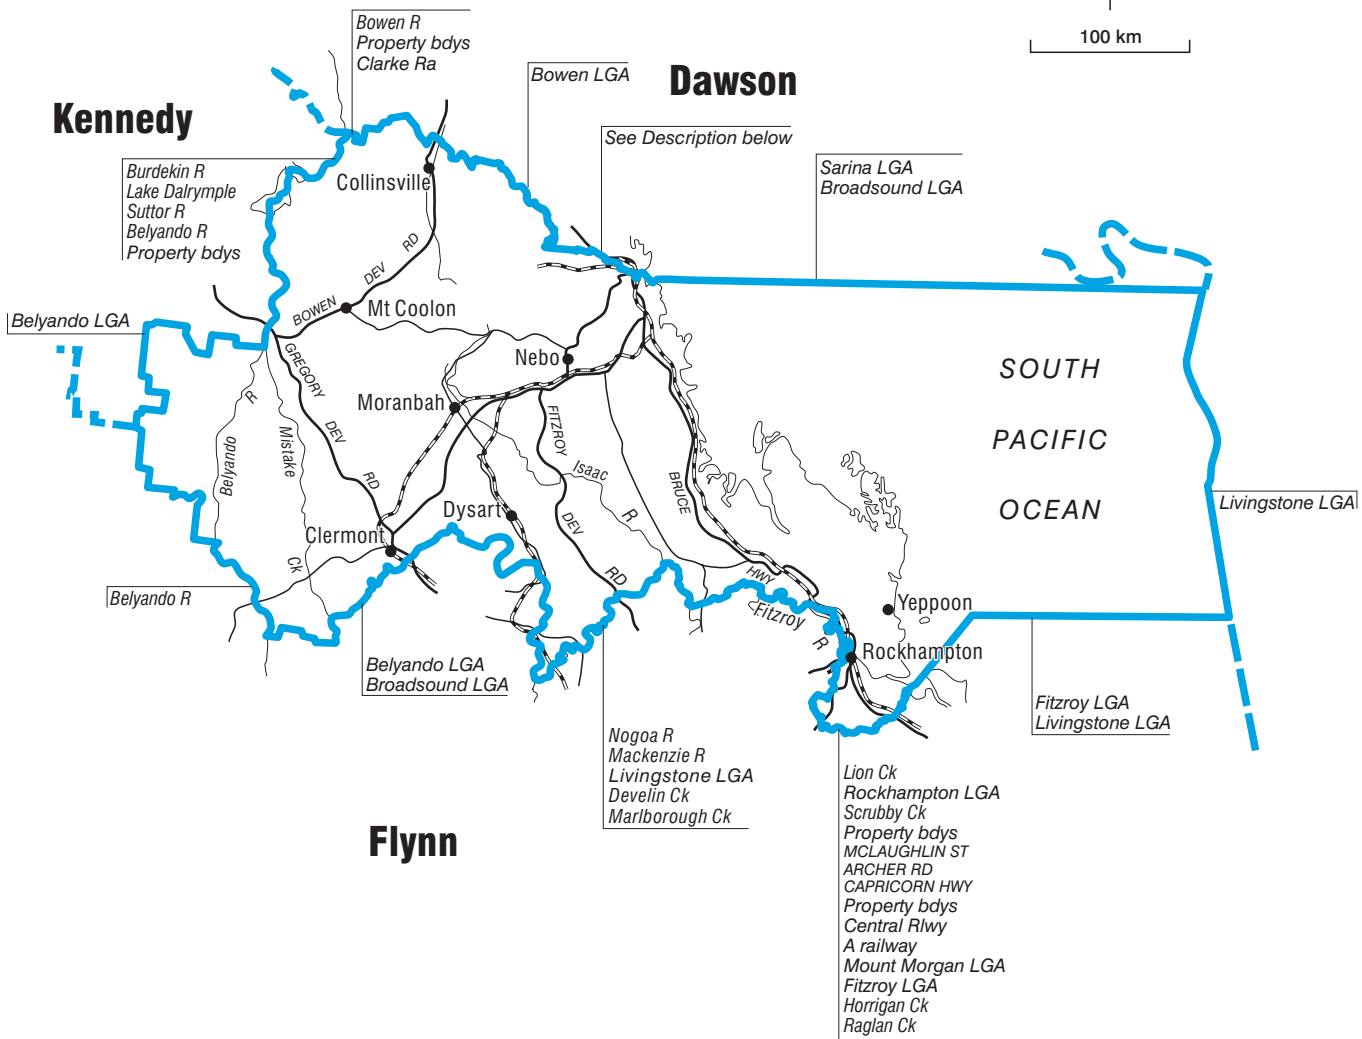

COMMONWEALTH ELECTORAL DIVISION OF CAPRICORNIA

100 km

Description: Mirani LGA, Pioneer R, Property bdys, Bakers Ck, Lembergs Rd, Property bdys, A line, North Coast Rlwy, Homebush Rd, Bruce Hwy, Walz Rd, Property bdys, Coastline

Note:

Federal redistribution finalised in November 2006

Local Government Area (LGA) descriptions are current at April 2006

- Divisional boundary
- Adjoining Divisional boundary
- Division area 92,889 sq km
- Railway line