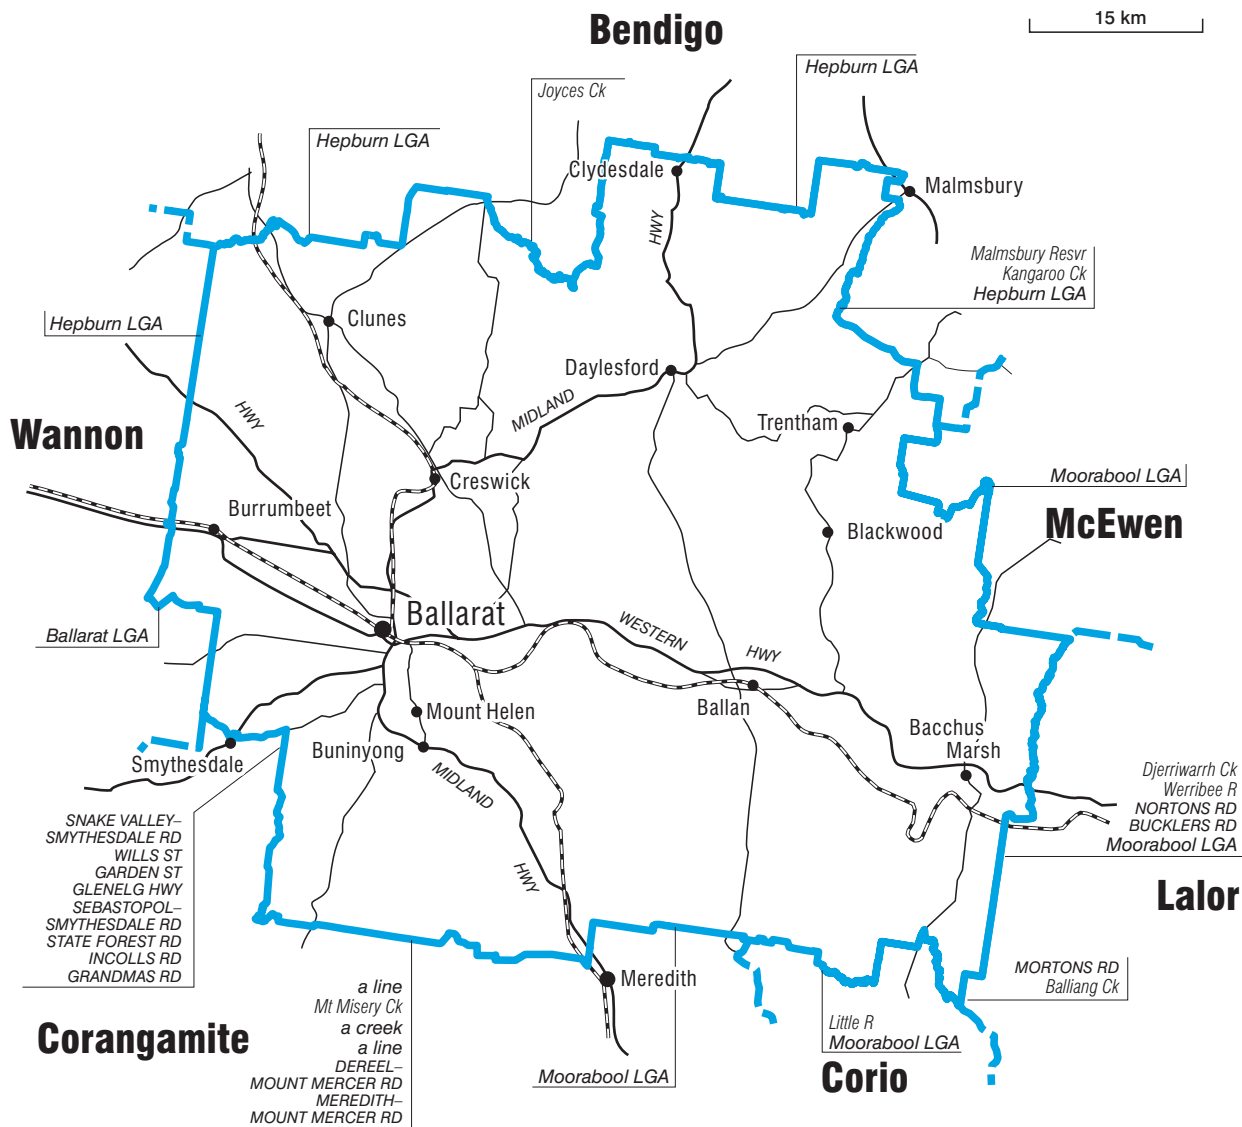

COMMONWEALTH ELECTORAL DIVISION OF
BALLARAT

15 km

- Divisional boundary
- Adjoining Divisional boundary
- Division area 4,652 sq km
- Railway line

Note:
Federal redistribution finalised in January 2003.
Local Government Area (LGA) descriptions are current at November 2002