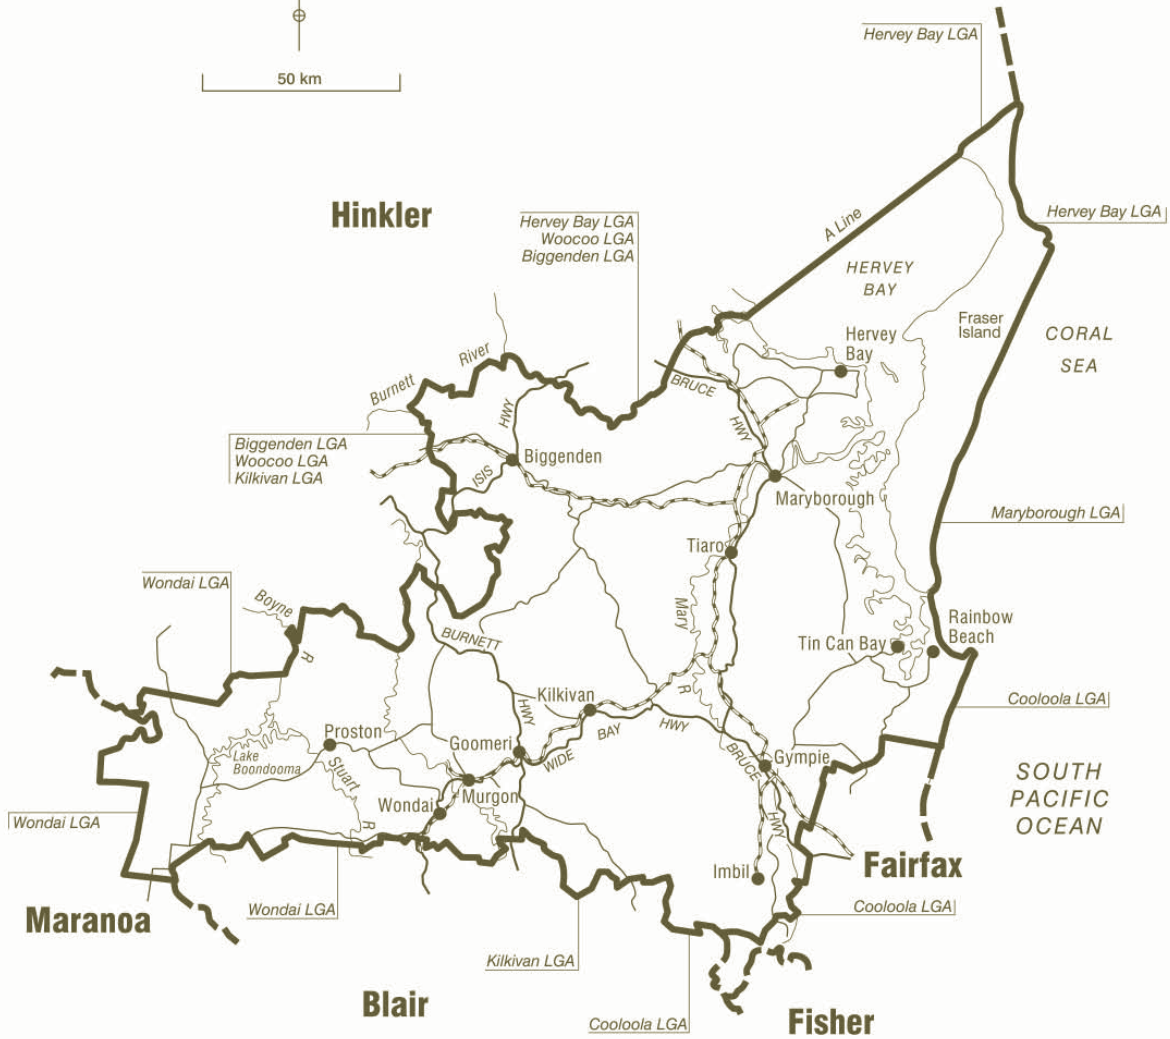

COMMONWEALTH ELECTORAL DIVISION OF **WIDE BAY**

Divisional boundary **—————**
 Adjoining Divisional boundary **- - - - -**
 Division area **19,604 sq km**
 Railway line **- - - - -**

Note:
 Federal redistribution finalised in December 2003.
 Local Government Area (LGA) descriptions are current at November 2002