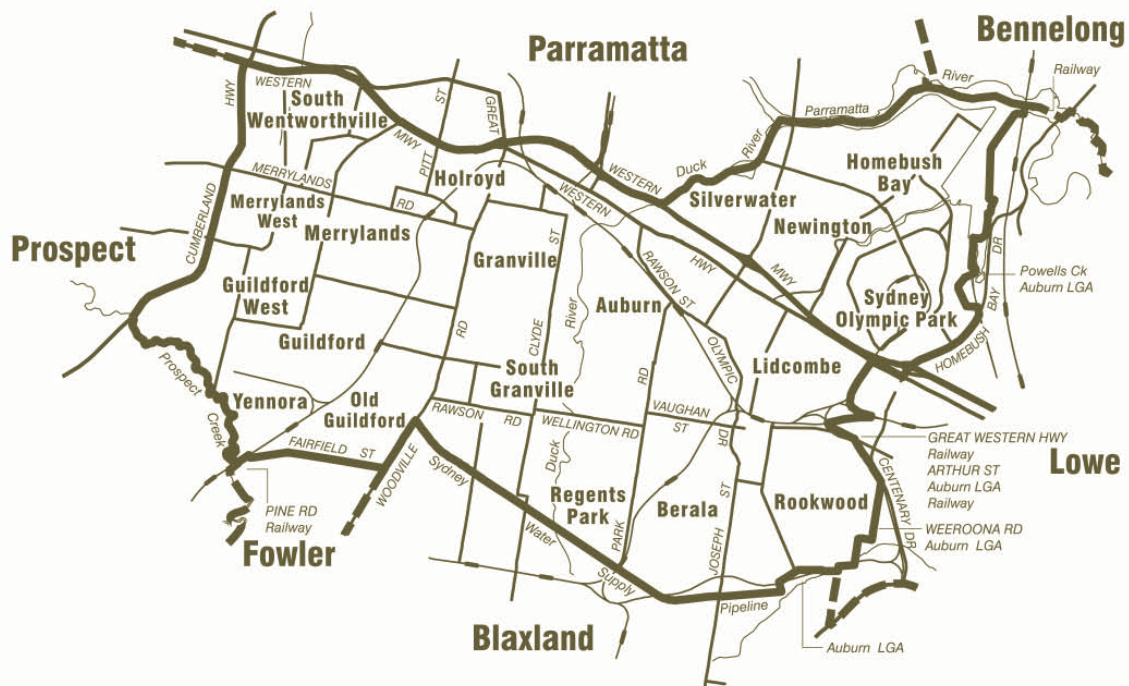

COMMONWEALTH ELECTORAL DIVISION OF **REID**

- Divisional boundary
- Adjoining divisional boundary
- Division area 62 sq km
- Railway line

2000