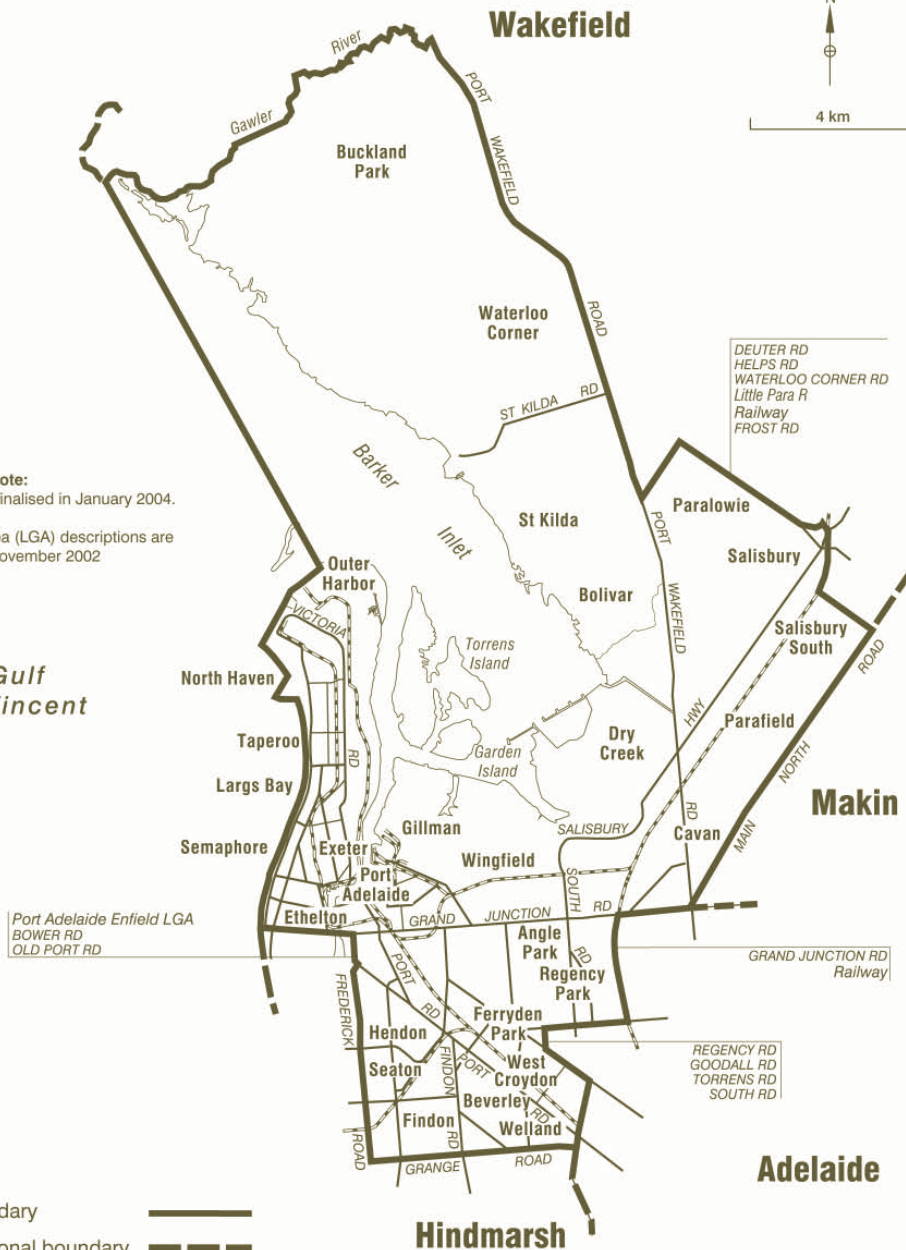

# COMMONWEALTH ELECTORAL DIVISION OF PORT ADELAIDE

**Note:**  
Federal redistribution finalised in January 2004.  
Local Government Area (LGA) descriptions are current at November 2002

Gulf  
St Vincent

- Divisional boundary
- Adjoining Divisional boundary
- Division area 253 sq km
- Railway line