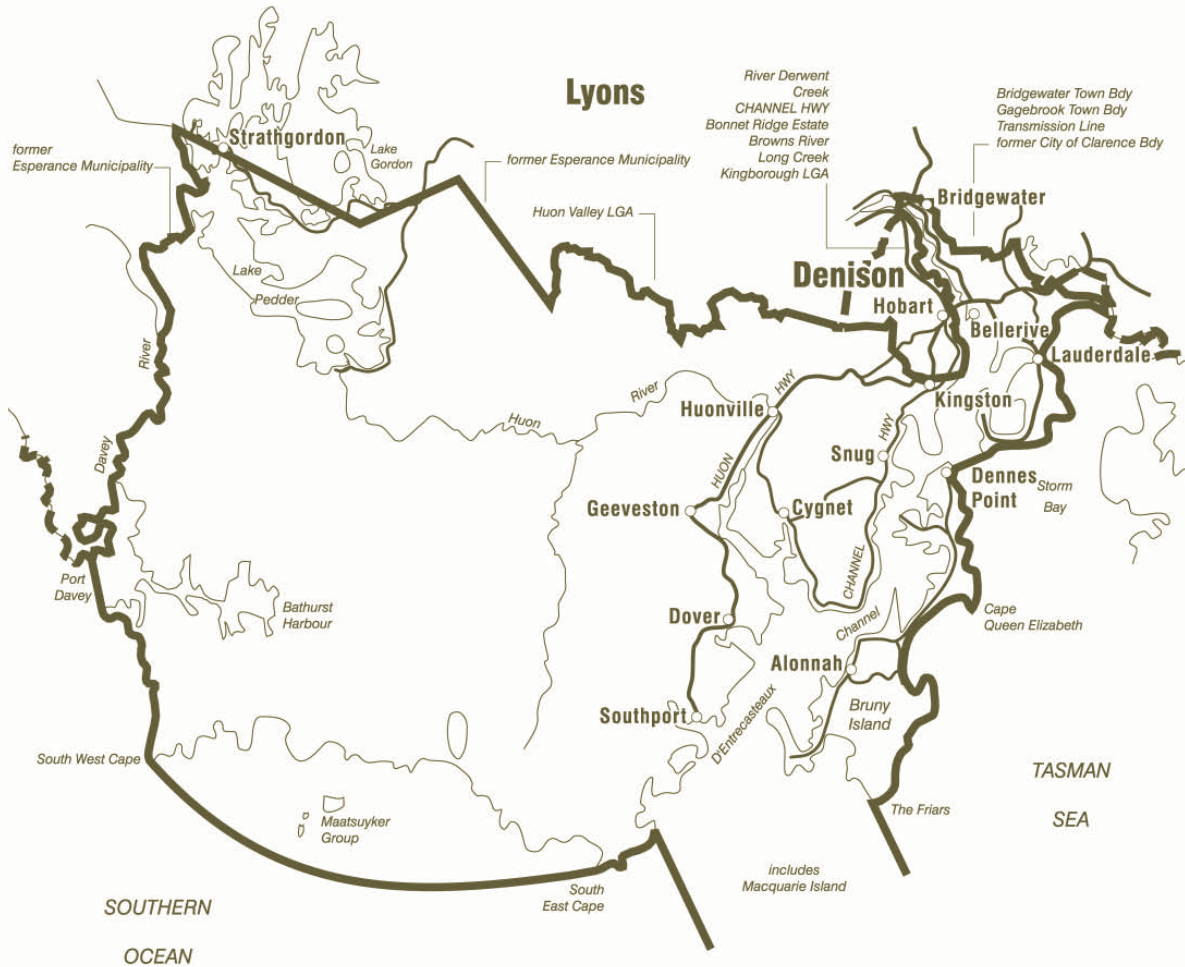

COMMONWEALTH ELECTORAL DIVISION OF FRANKLIN

Divisional boundary
 Adjoining divisional boundary
 Division area 7 933 sq km

2000