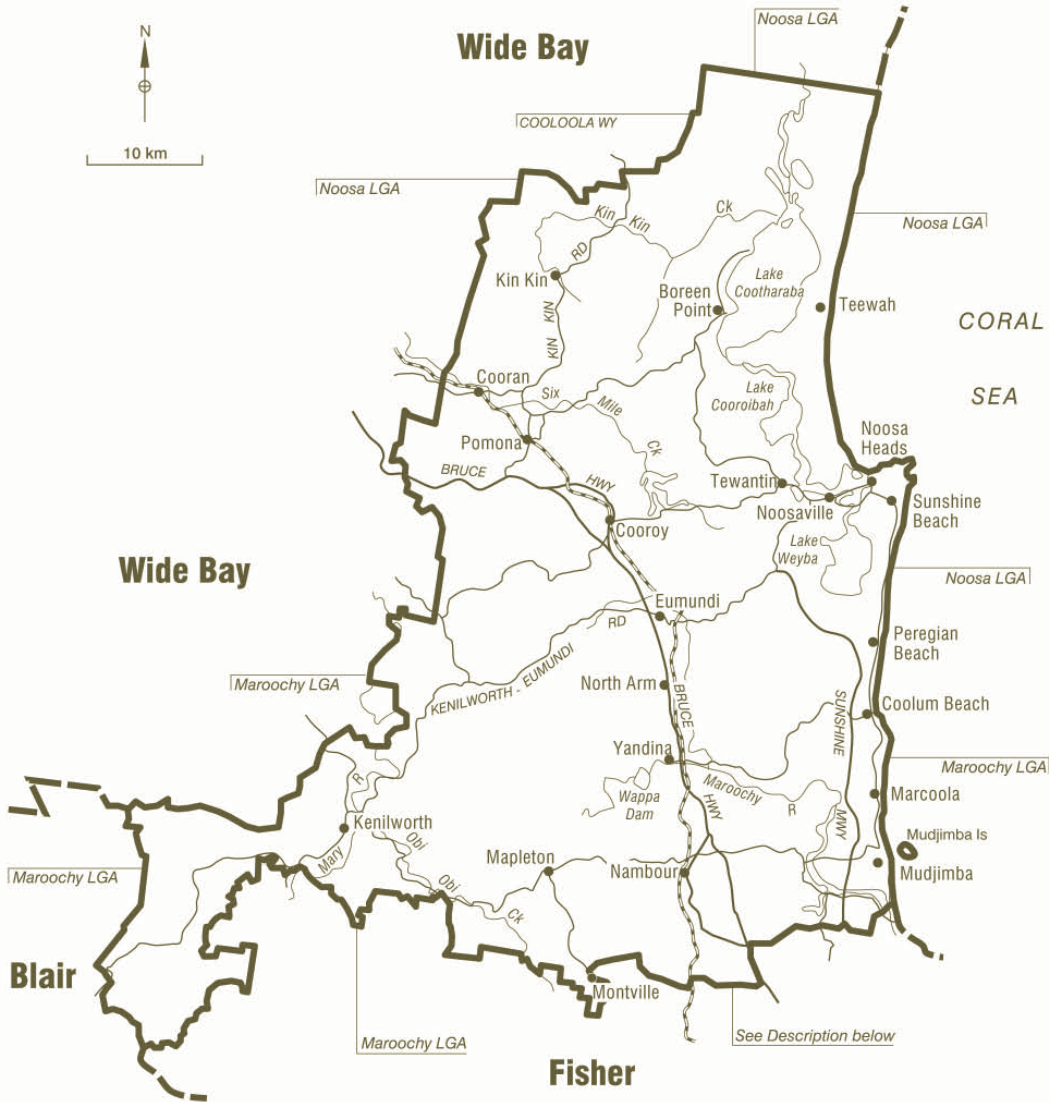

# COMMONWEALTH ELECTORAL DIVISION OF **FAIRFAX**

**Description:** Maleny Montville Rd, Montville Mapleton Rd, Razorback Rd, Hunchy Rd, Woombye Montville Rd, Palmwoods School Rd, Nth Coast Rlwy, A Line, Palmwoods Mooloolah Rd, Chevallum Rd, Bruce Hwy, Maroochydoore Rd, Sunshine Mwy, A Line, Southern Dr Cornmeal Ck, Maroochy R (sth Channel)

Divisional boundary	
Adjoining Divisional boundary	
Division area	1,880 sq km
Railway line	

**Note:**  
Federal redistribution finalised in December 2003.  
Local Government Area (LGA) descriptions are current at November 2002