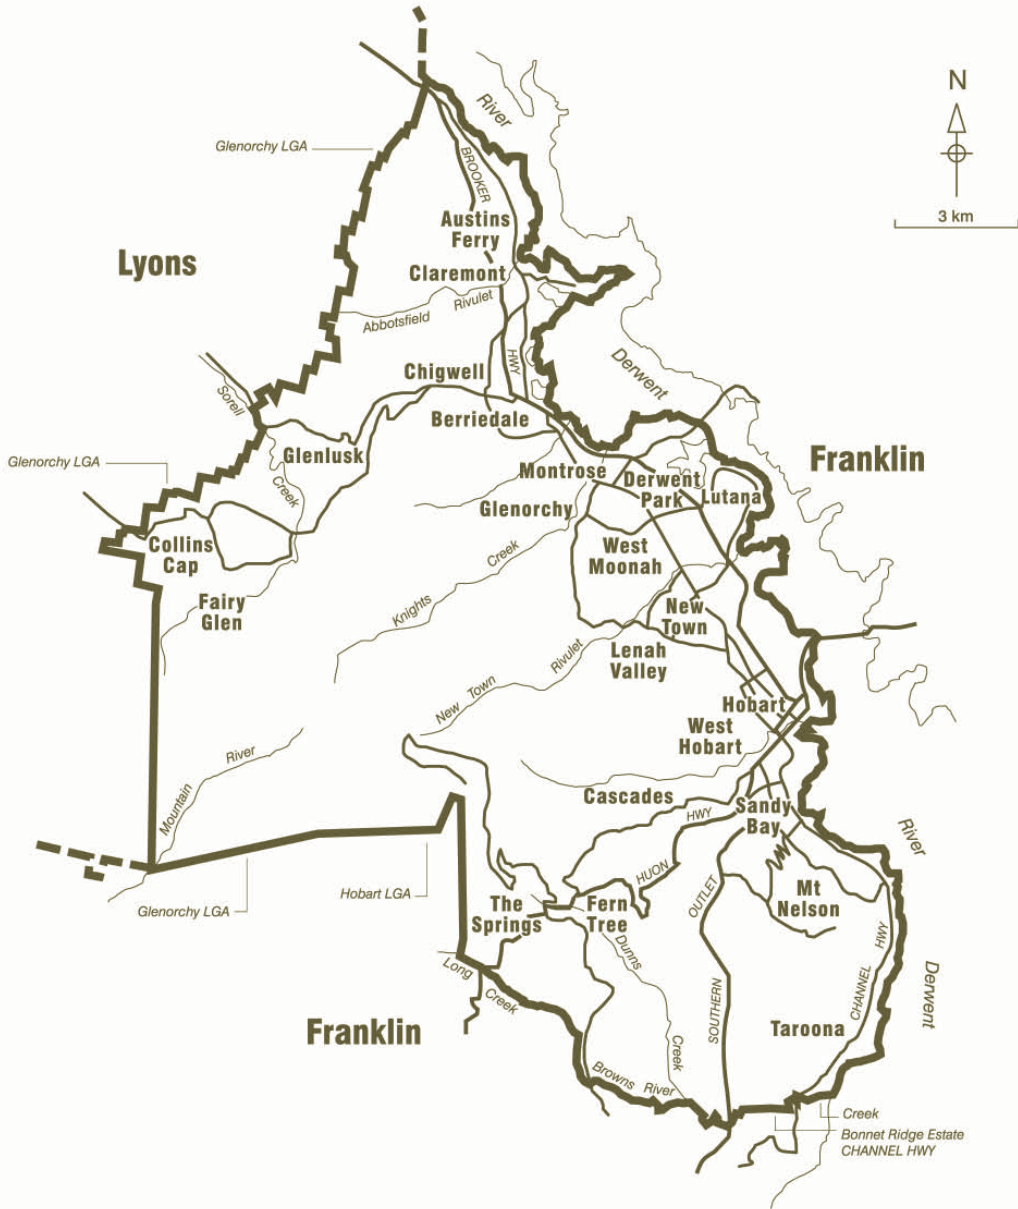

COMMONWEALTH ELECTORAL DIVISION OF **DENISON**

Divisional boundary **—————**
 Adjoining divisional boundary **- - - - -**
 Division area 221 sq km

2000