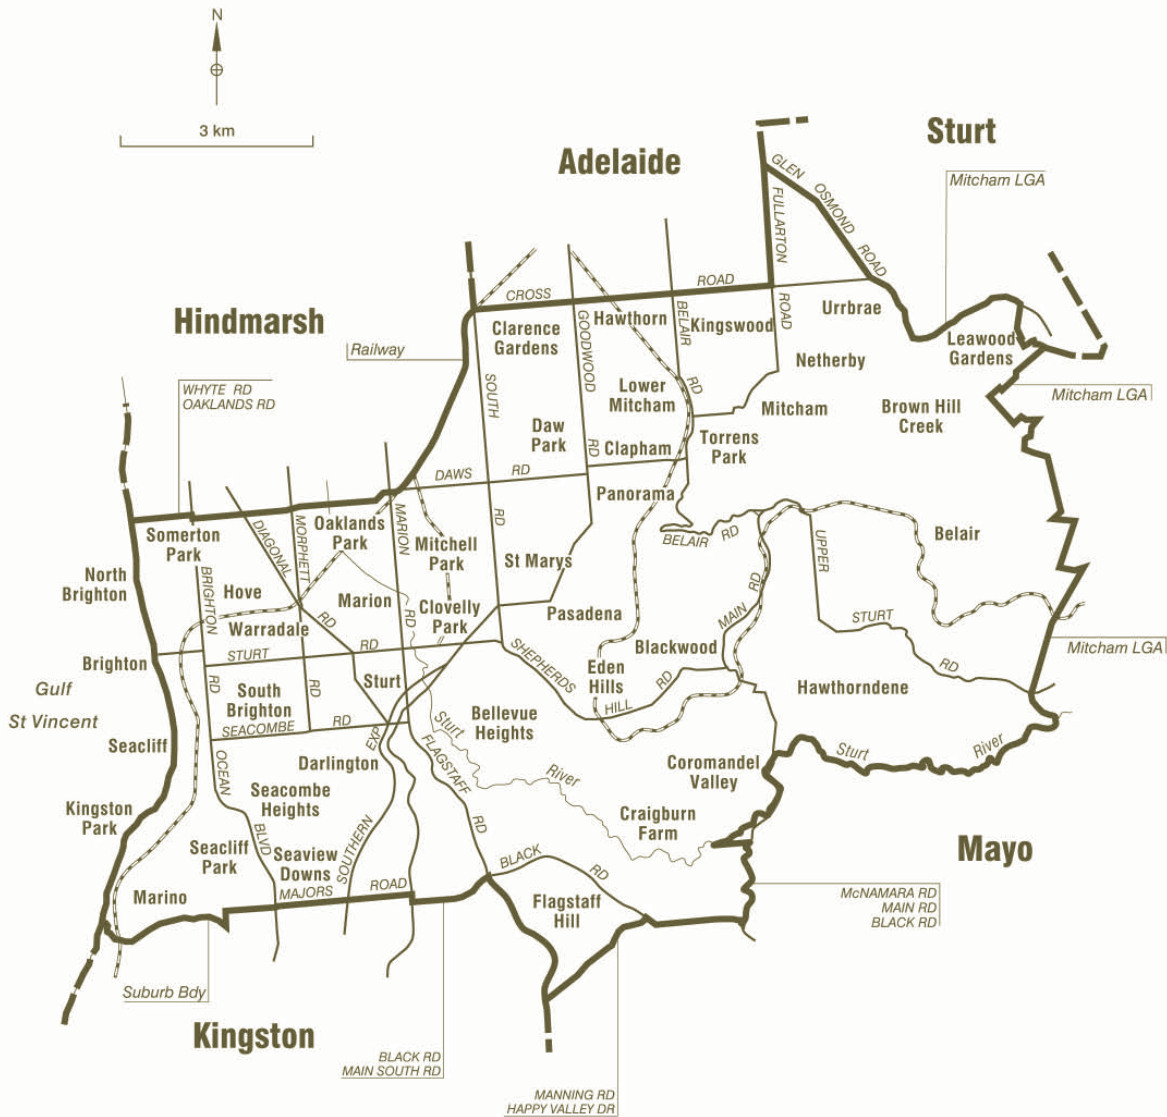

COMMONWEALTH ELECTORAL DIVISION OF

# BOOTHBY

- Divisional boundary
- Adjoining Divisional boundary
- Division area  123 sq km
- Railway line

**Note:**  
Federal redistribution finalised in January 2004.  
Local Government Area (LGA) descriptions are current at November 2002