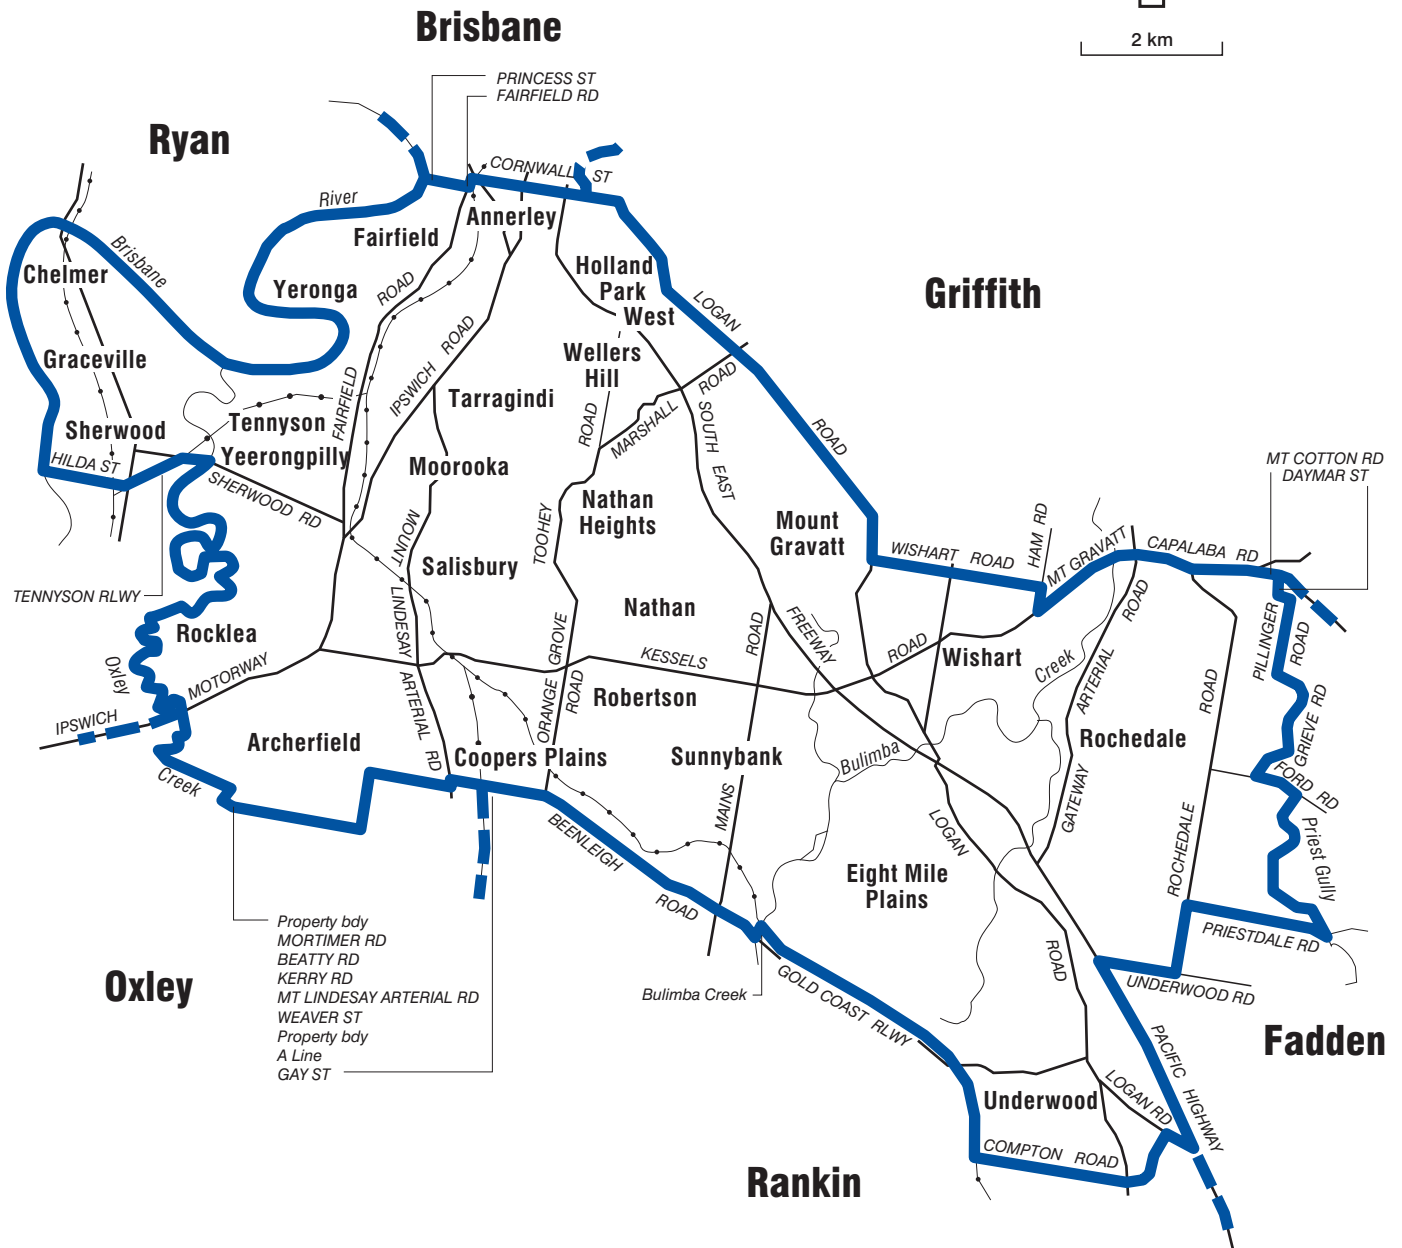

COMMONWEALTH ELECTORAL DIVISION OF **MORETON**

Note: Federal Redistribution finalised in 1997.
Local Government Area descriptions are January 2001.

Divisional boundary	
Adjoining divisional boundary	
Division area	107 sq km

1998
Australian Electoral Commission **AEC**