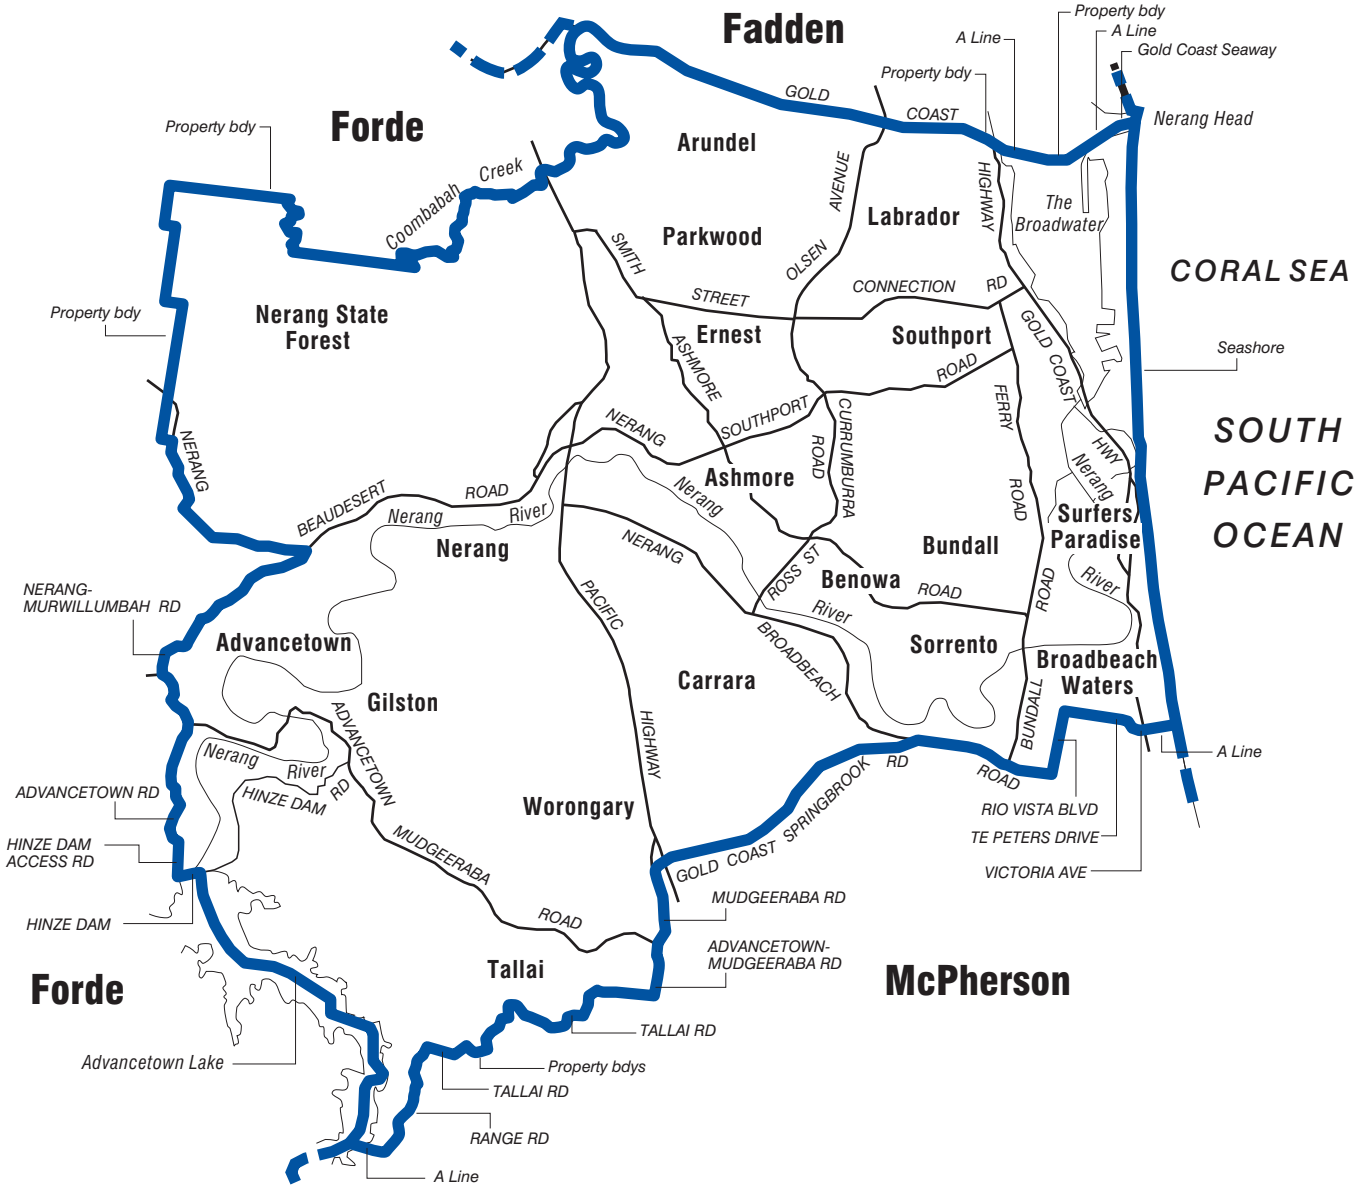

# COMMONWEALTH ELECTORAL DIVISION OF **MONCRIEFF**

**Note:** Federal Redistribution finalised in 1997.  
Local Government Area descriptions are January 2001.

Divisional boundary	
Adjoining divisional boundary	
Division area	182 sq km

**1998**  
**AEC**

Australian Electoral Commission