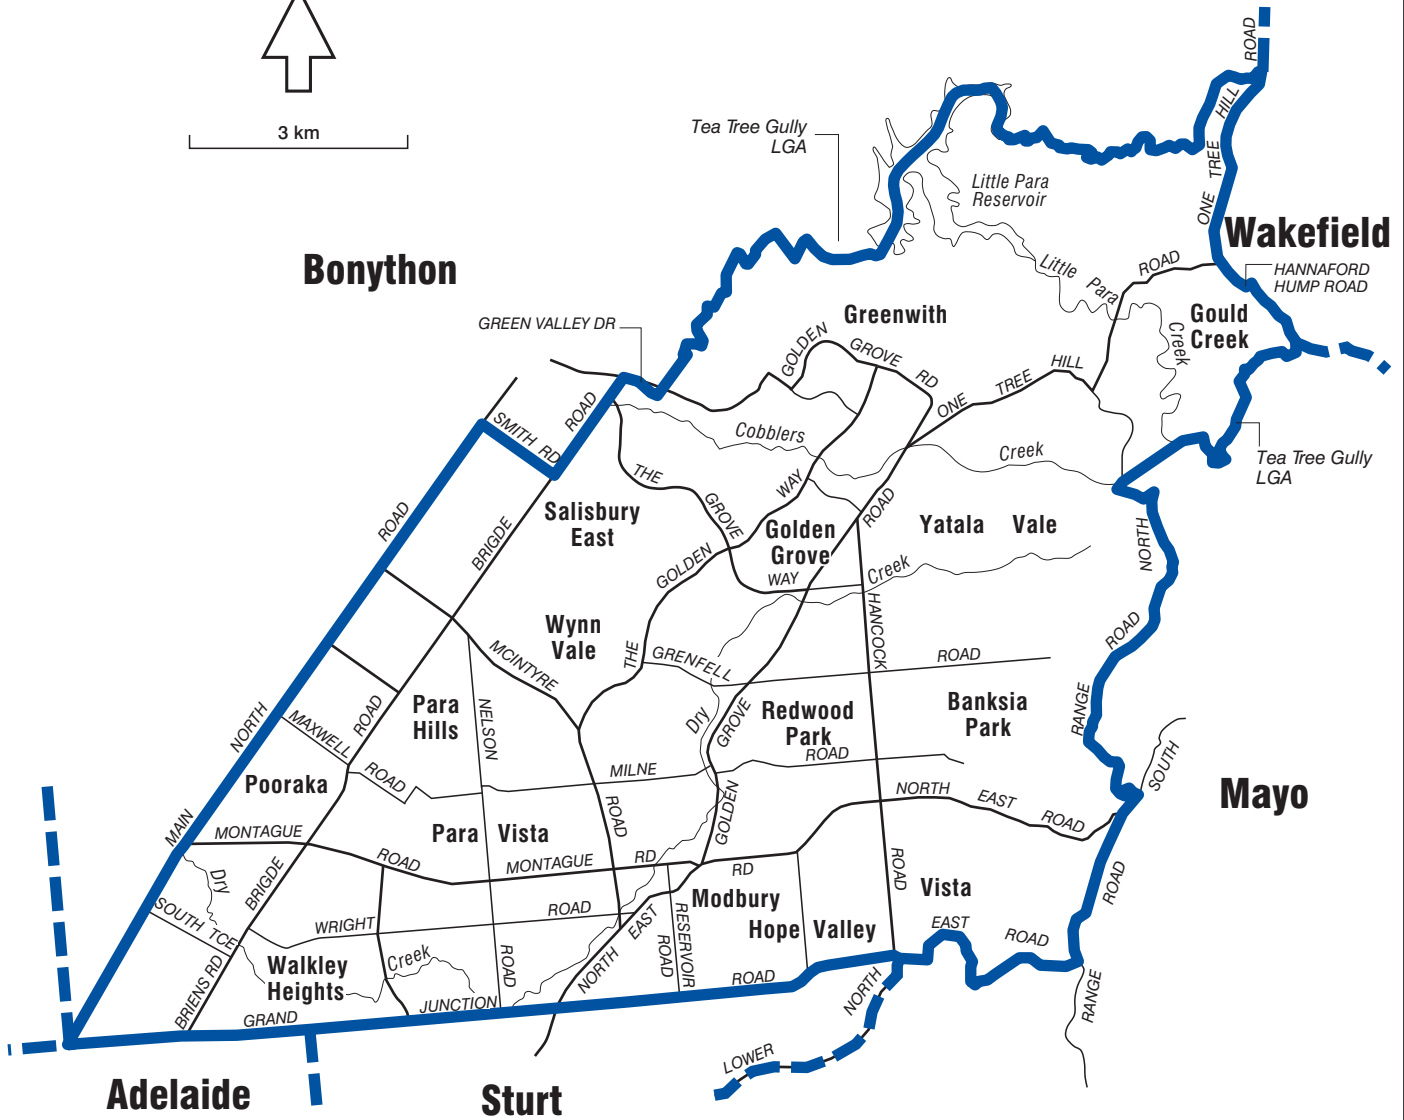

COMMONWEALTH ELECTORAL DIVISION OF

MAKIN

3 km

- Divisional boundary
- Adjoining divisional boundary
- Division area 110 sq km

1999

Australian Electoral Commission **AEC**