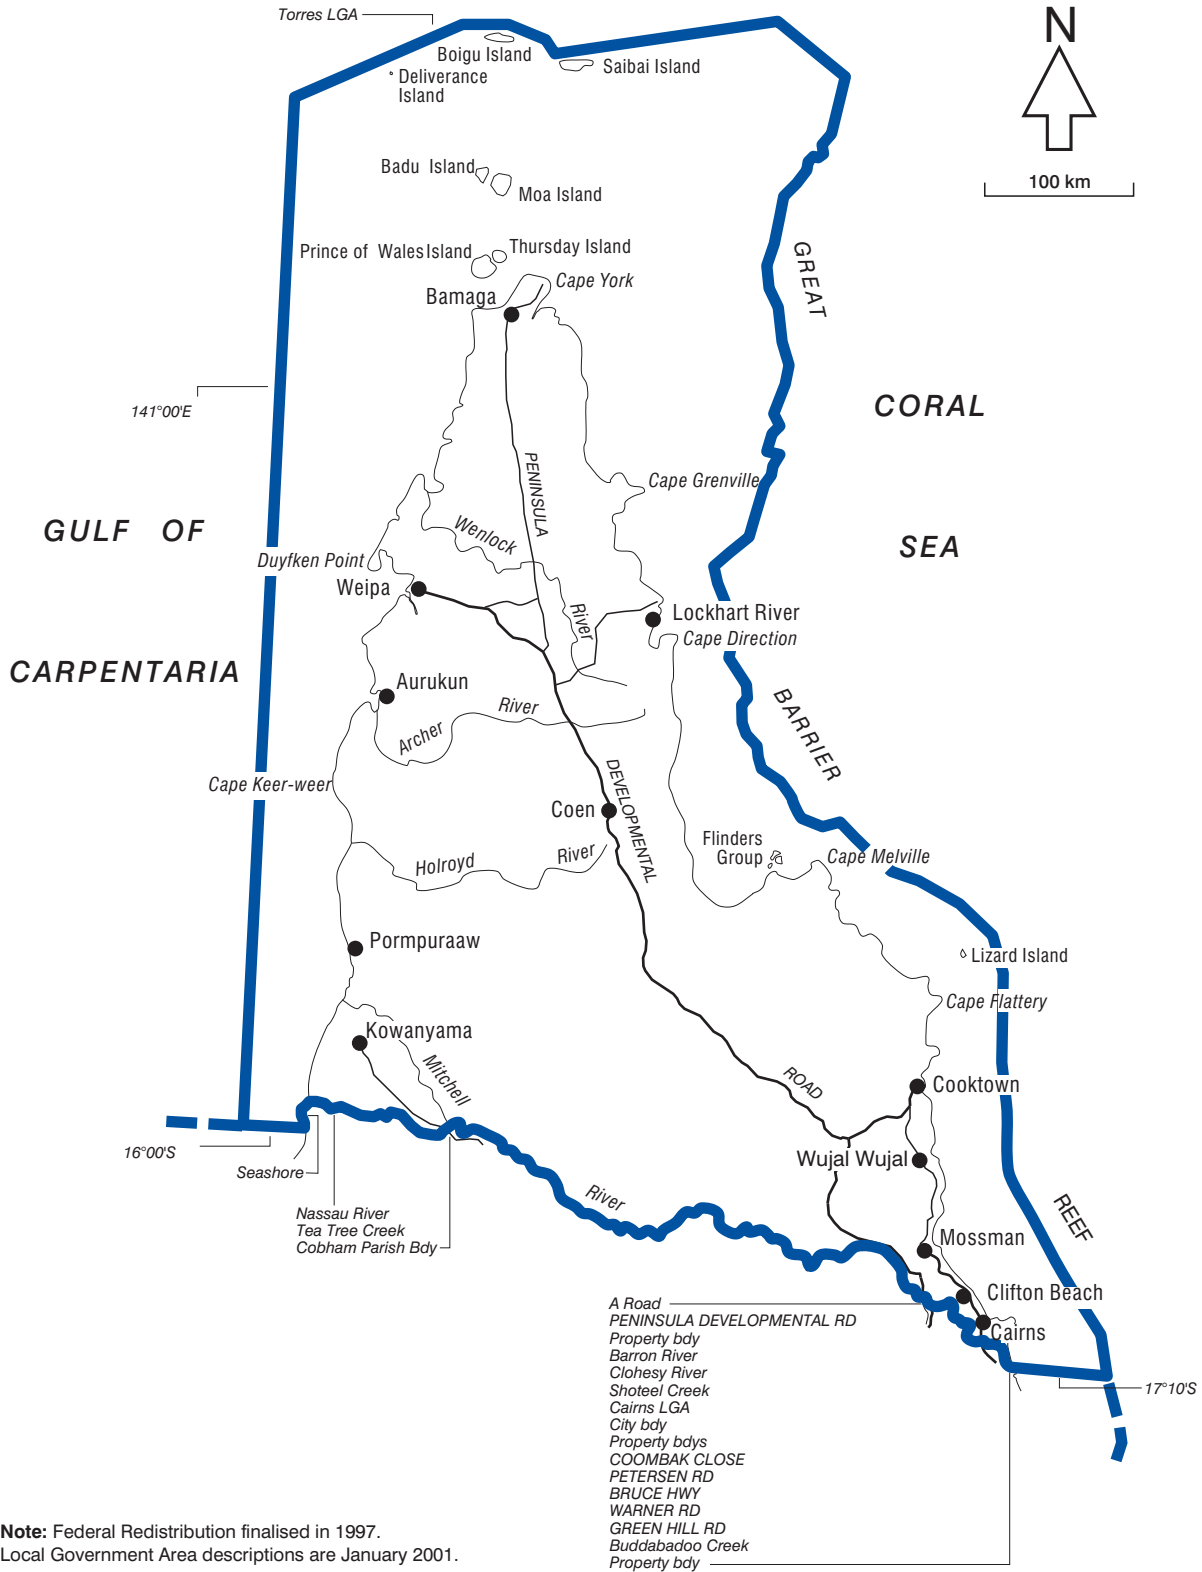

COMMONWEALTH ELECTORAL DIVISION OF **LEICHHARDT**

Note: Federal Redistribution finalised in 1997.
Local Government Area descriptions are January 2001.

Divisional boundary	
Adjoining divisional boundary	
Division area	150236 sq km

1998
Australian Electoral Commission AEC