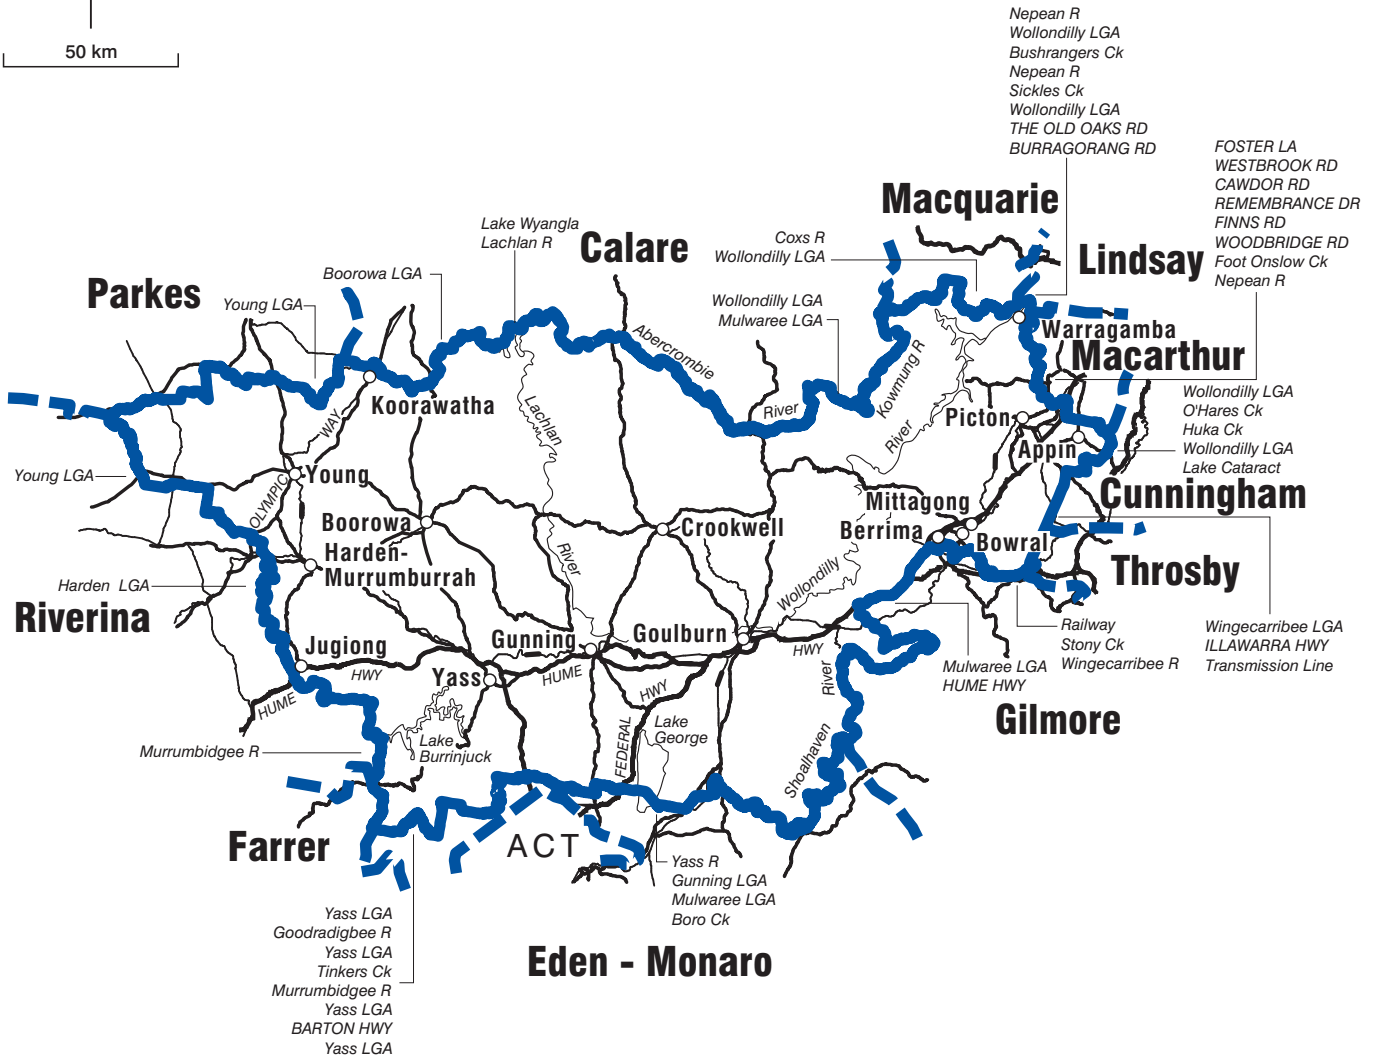

COMMONWEALTH ELECTORAL DIVISION OF **HUME**

N

50 km

- Divisional boundary
- Adjoining divisional boundary
- Division area 25 948 sq km
- Railway line

2000