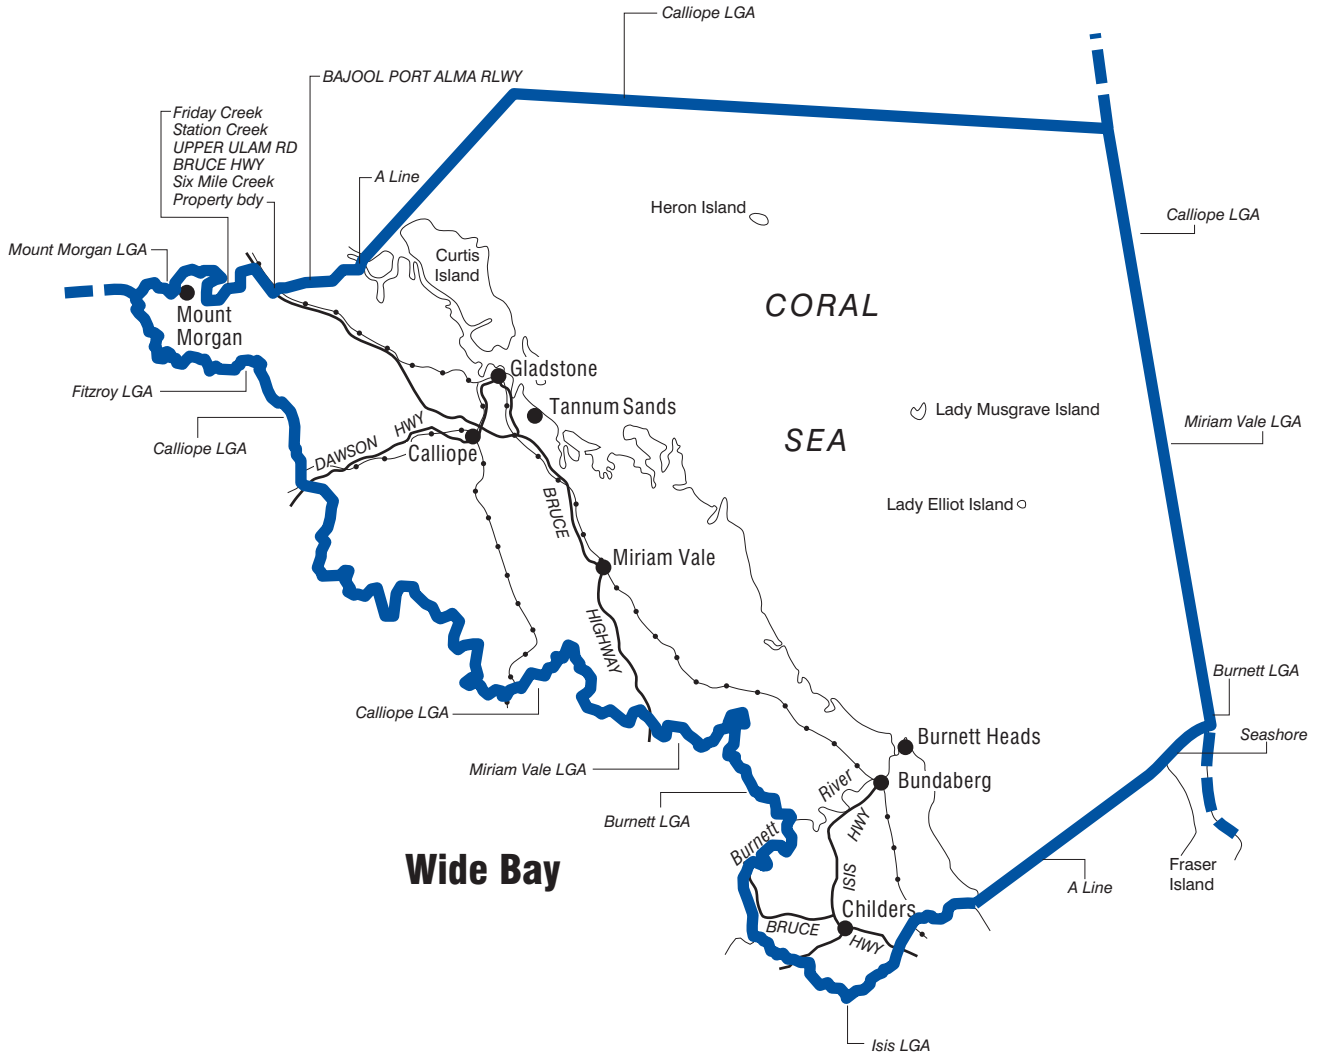

COMMONWEALTH ELECTORAL DIVISION OF **HINKLER**

Capricornia

Wide Bay

Note: Federal Redistribution finalised in 1997.
Local Government Area descriptions are January 2001.

Divisional boundary	
Adjoining divisional boundary	
Division area	15427 sq km