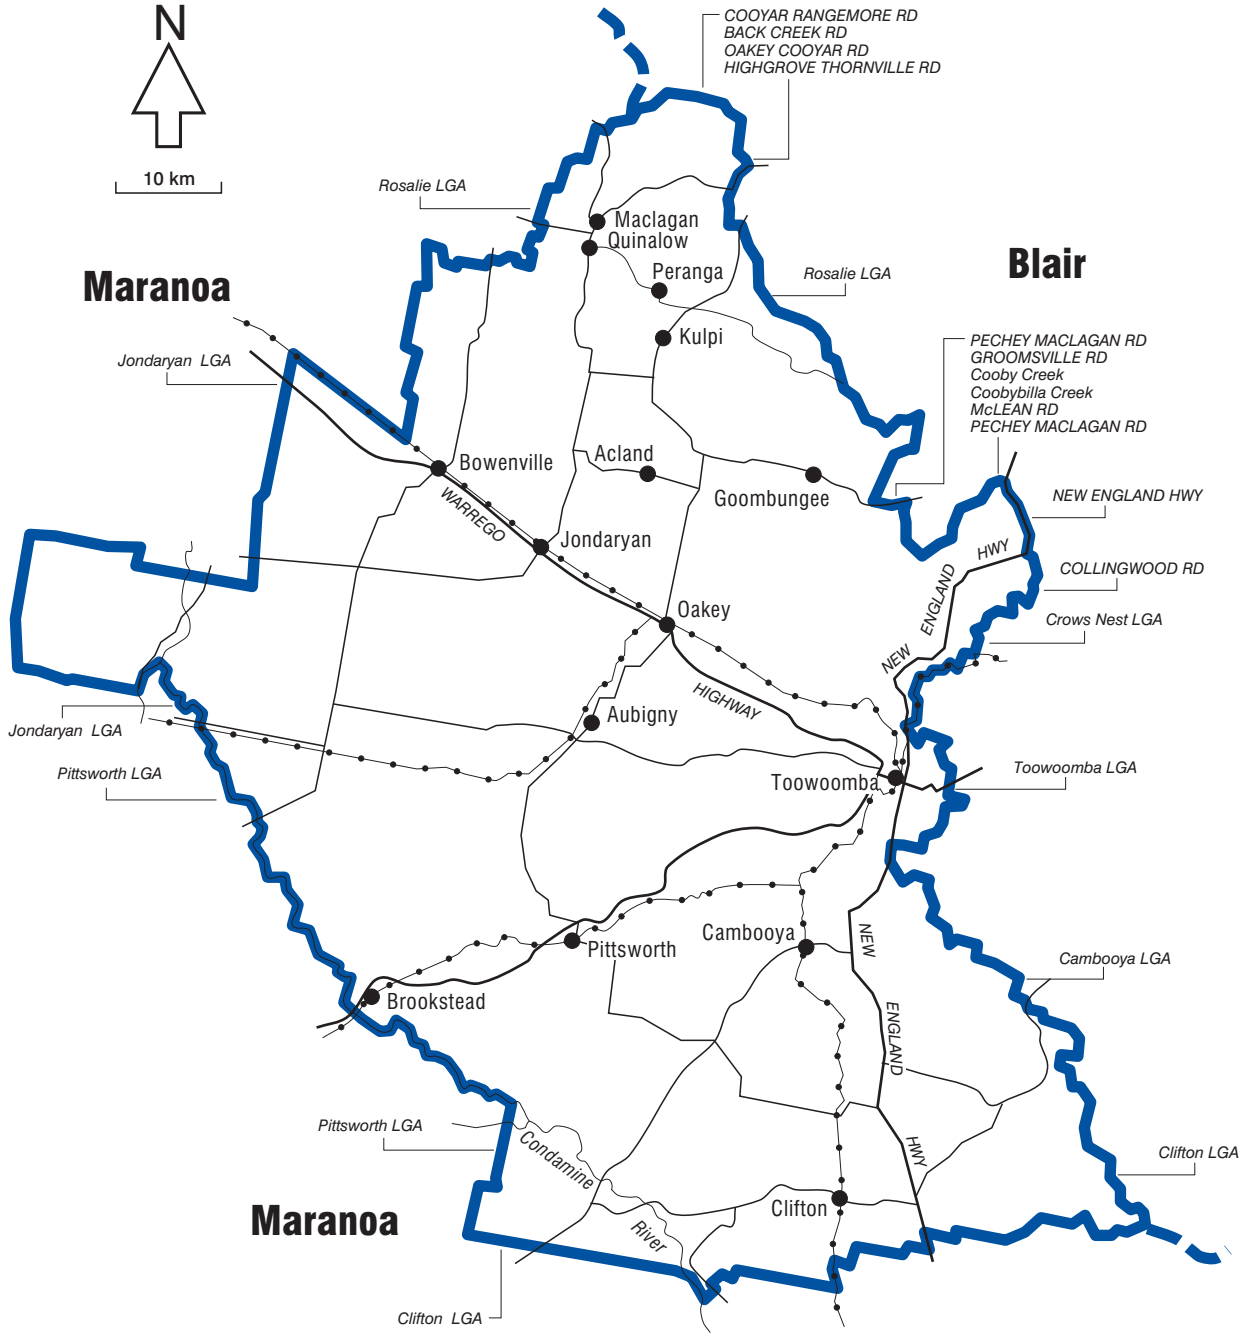

COMMONWEALTH ELECTORAL DIVISION OF **GROOM**

10 km

Note: Federal Redistribution finalised in 1997.
Local Government Area descriptions are January 2001.

Divisional boundary	
Adjoining divisional boundary	
Division area	6417 sq km