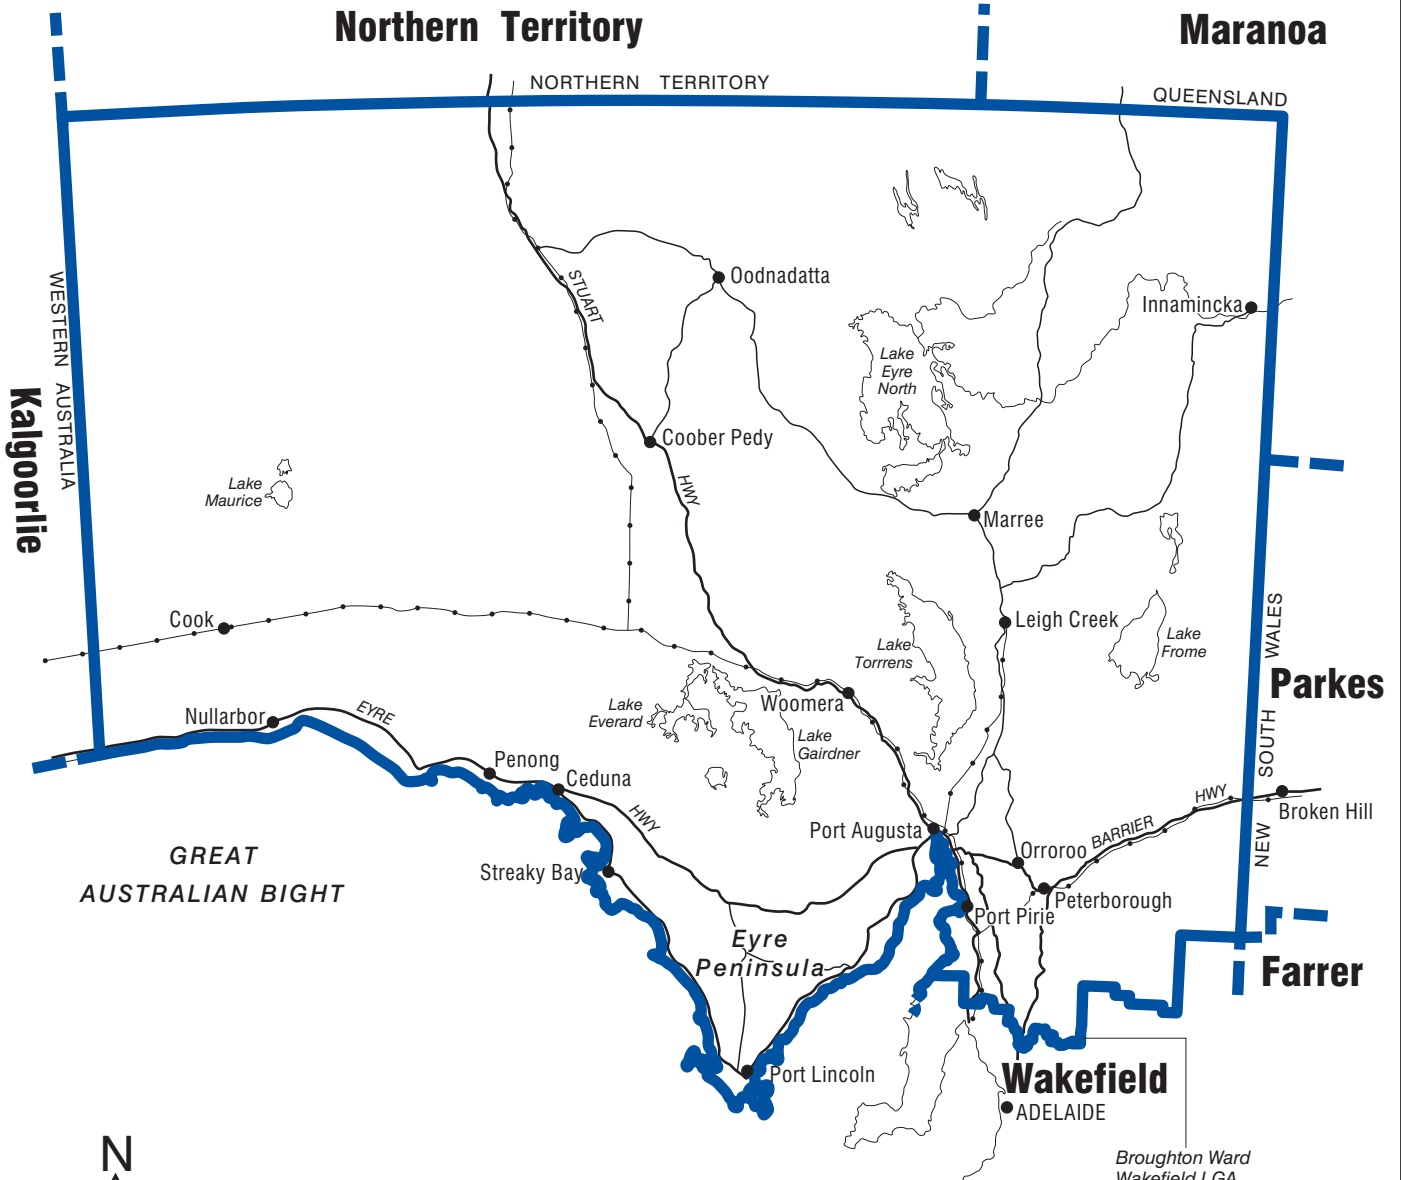

COMMONWEALTH ELECTORAL DIVISION OF GREY

200 km

Broughton Ward
 Wakefield LGA
 Frome State Assembly District Bdy
 Clare & Gilbert Valleys LGA
 Goyder LGA
 Unincorporated Area Bdy
 HD Parcoola Bdy
 County Hamley Bdy

- Divisional boundary
- Adjoining divisional boundary
- Division area 897822 sq km

1999

Australian Electoral Commission **AEC**