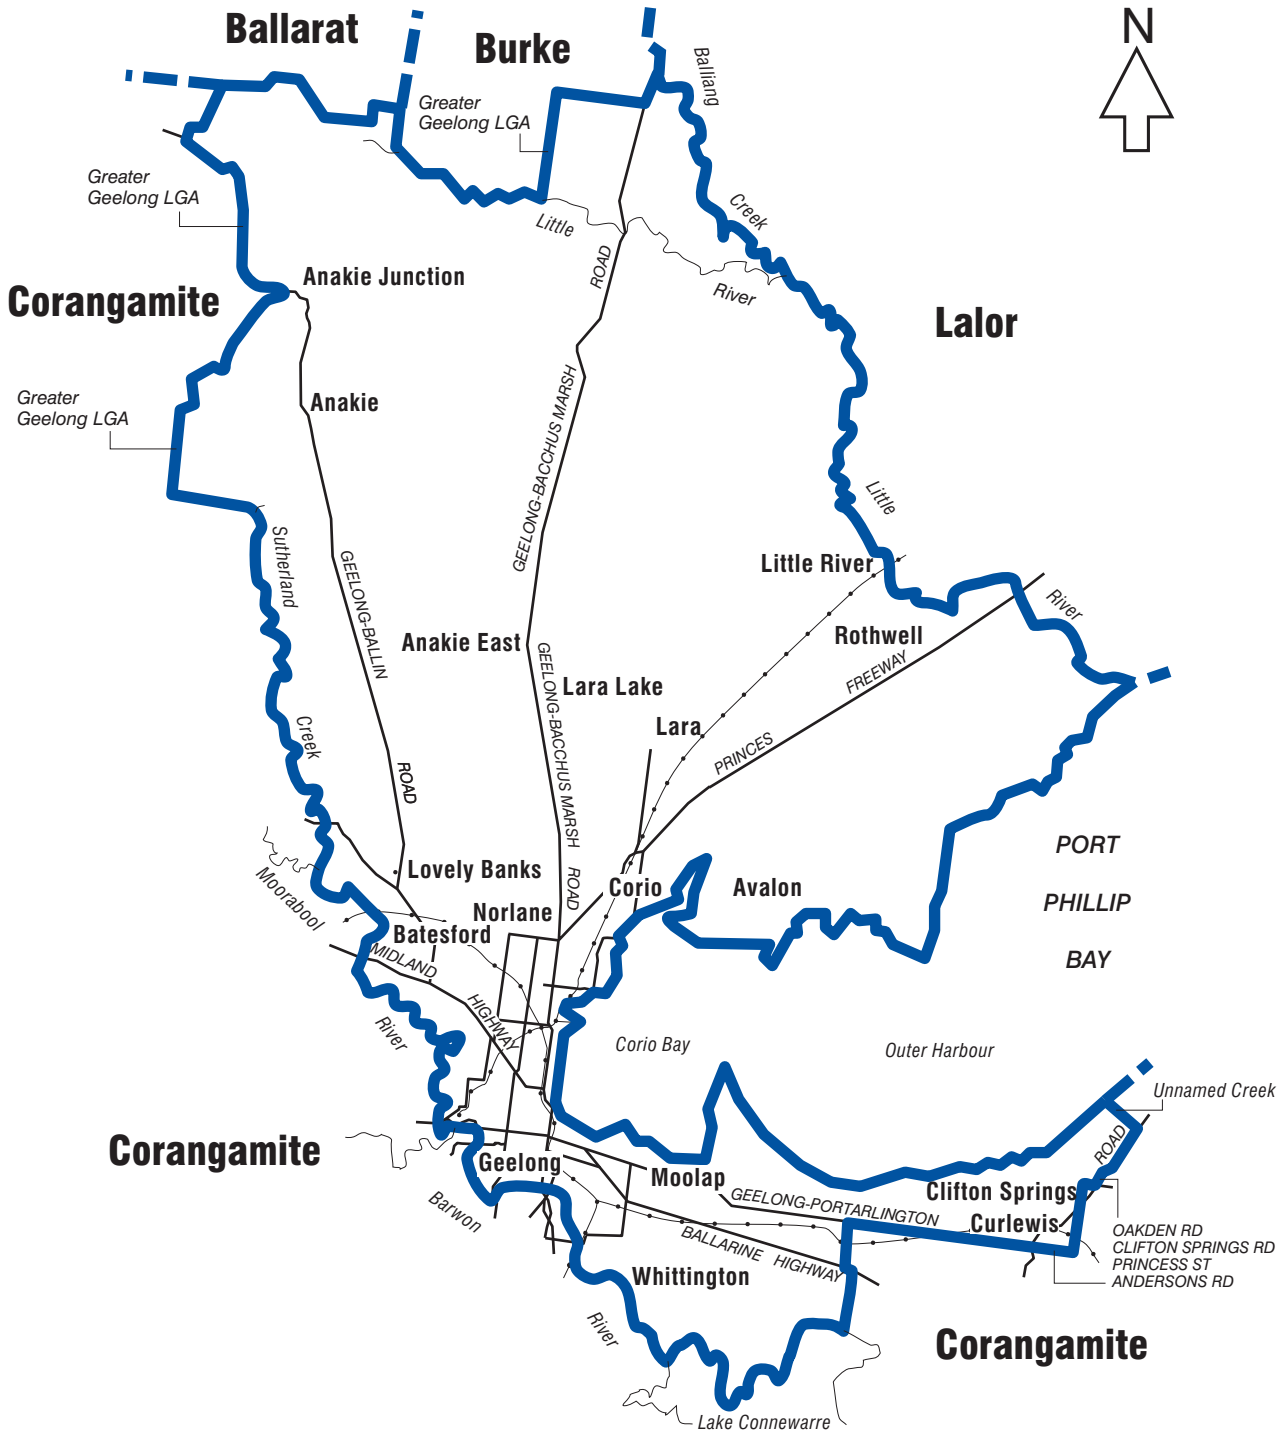

COMMONWEALTH ELECTORAL DIVISION OF

CORIO

Note: Federal Redistribution finalised in 1994.
Local Government Area descriptions are January 2001.

1995

Australian Electoral Commission

AEC

Divisional boundary

Approximate scale

Adjoining Divisional boundary

Division area

808 sq km

MAP PRODUCED BY
SINCLAIR KNIGHT MERZ
SPATIAL DIVISION