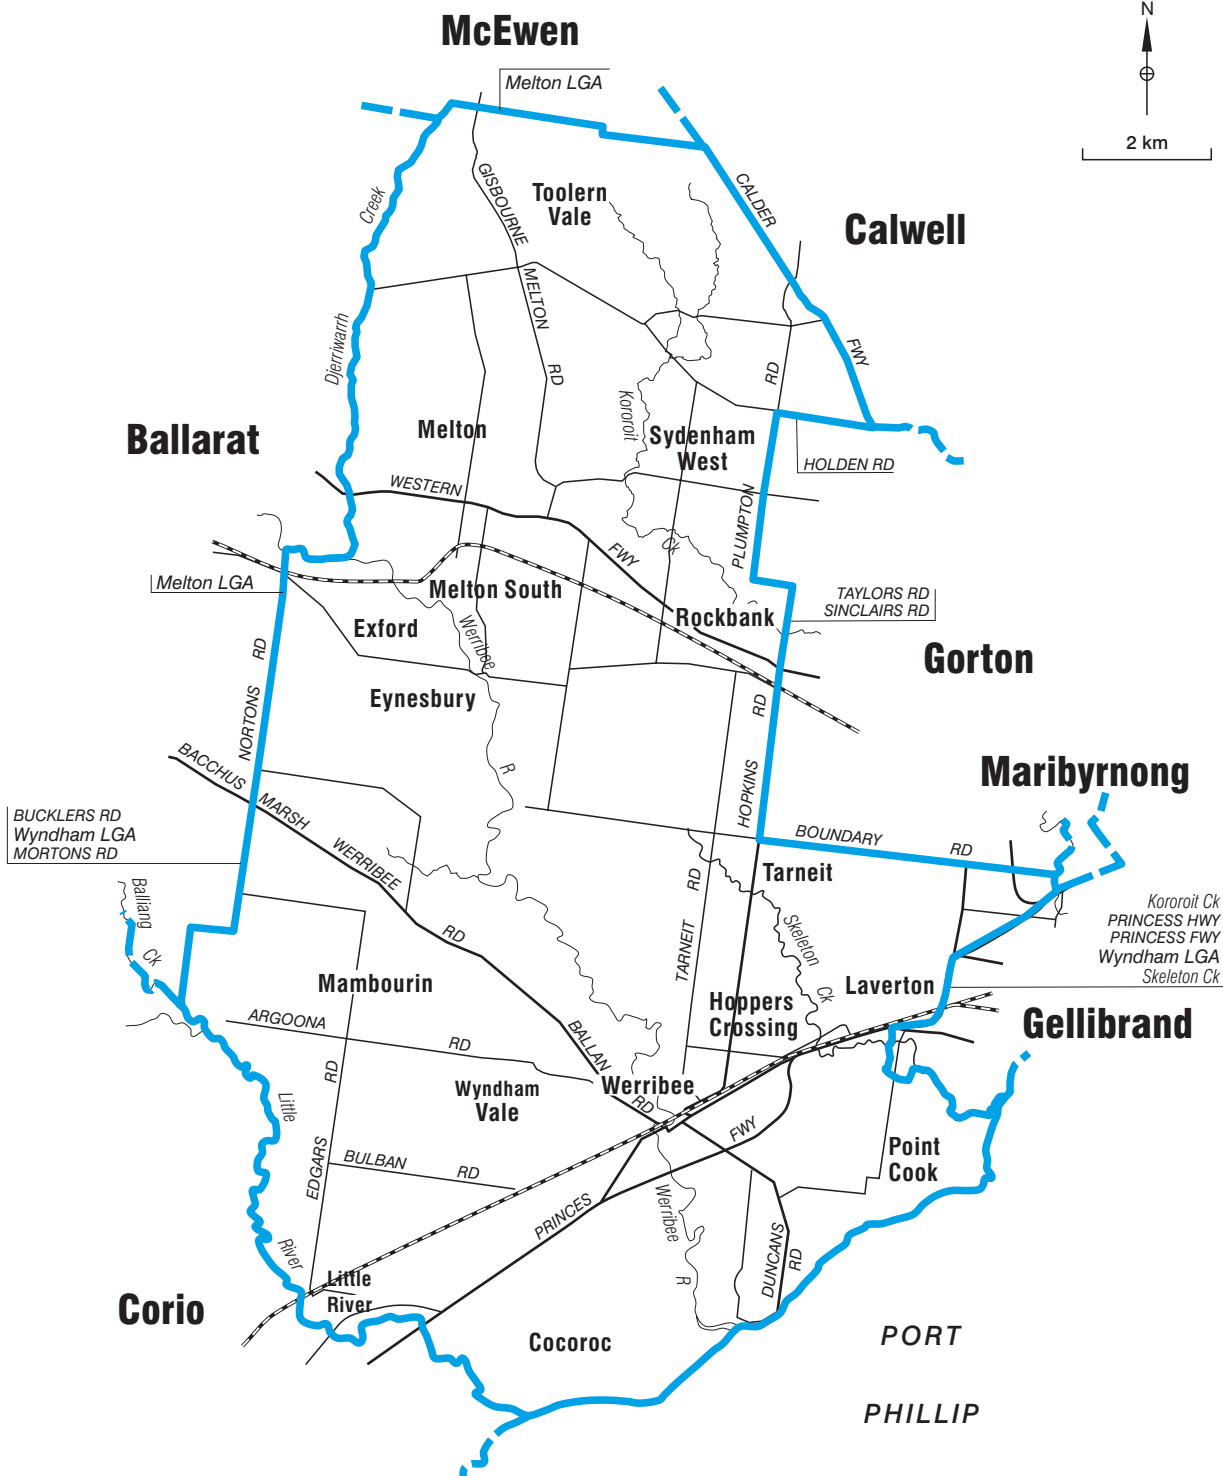

COMMONWEALTH ELECTORAL DIVISION OF  
**LALOR**

Kororoit Ck  
PRINCESS HWY  
PRINCESS FWY  
Wyndham LGA  
Skeleton Ck

- Divisional boundary ———
- Adjoining Divisional boundary - - - - -
- Division area 991 sq km
- Railway line

**Note:**  
Federal redistribution finalised in January 2003.  
Local Government Area (LGA) descriptions are current at November 2002