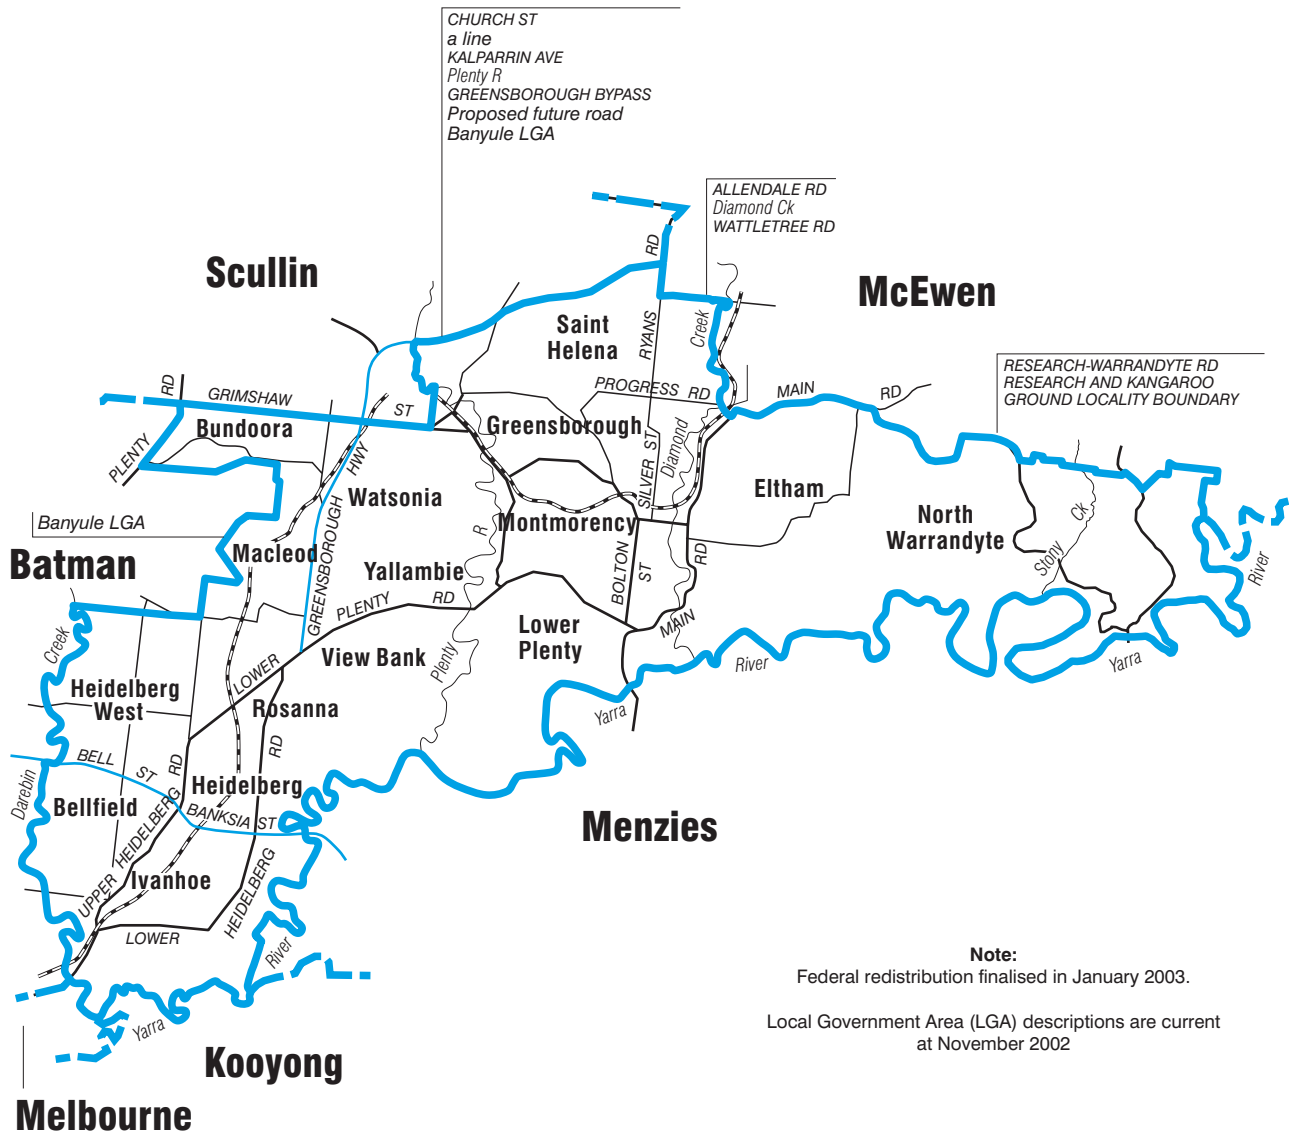

COMMONWEALTH ELECTORAL DIVISION OF JAGAJAGA

2 km

Note:
Federal redistribution finalised in January 2003.
Local Government Area (LGA) descriptions are current
at November 2002

- Divisional boundary
- Adjoining Divisional boundary
- Division area 87 sq km
- Railway line