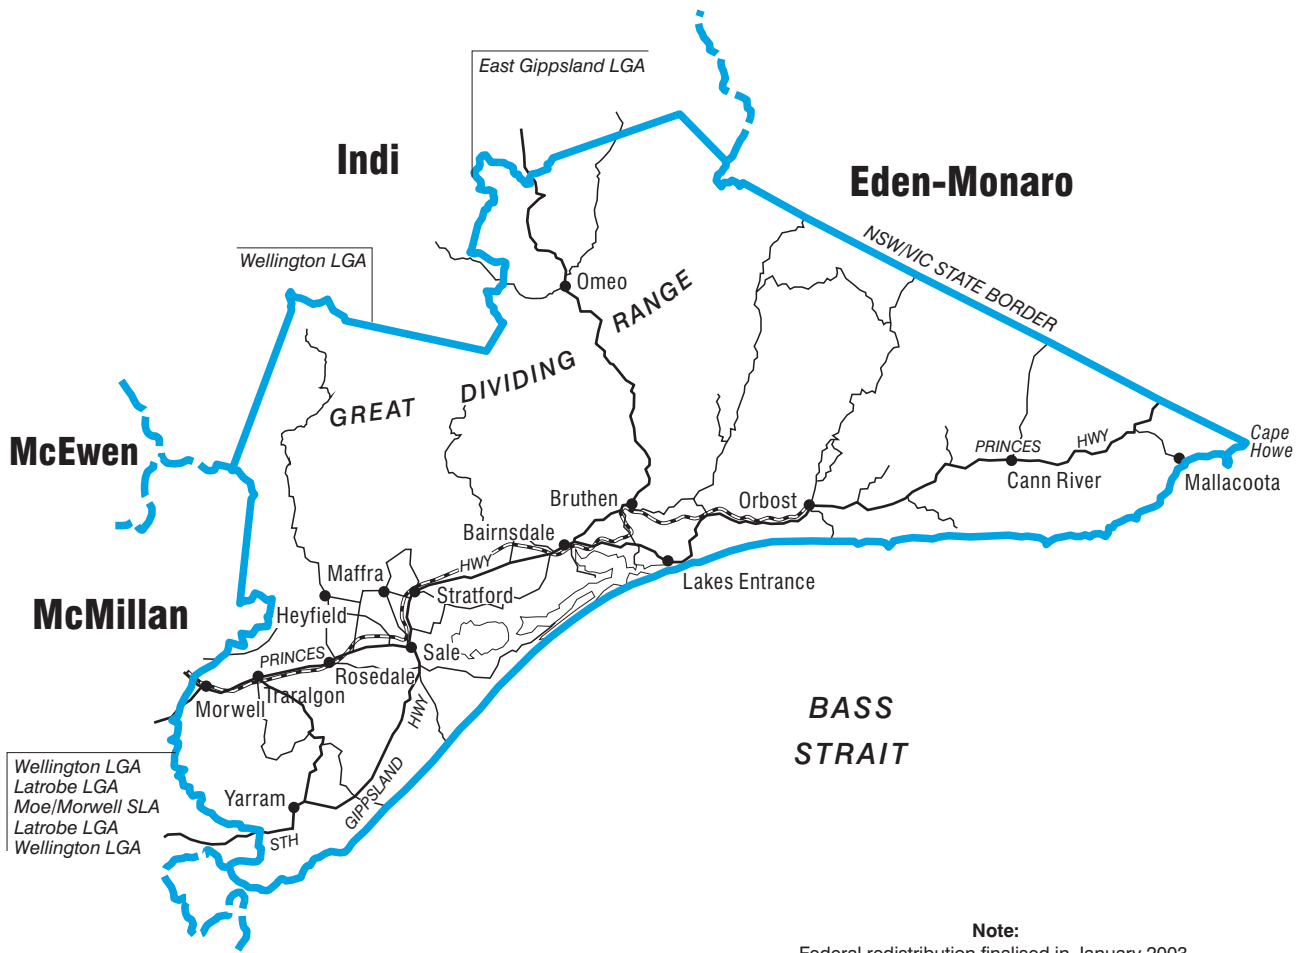

COMMONWEALTH ELECTORAL DIVISION OF GIPPSLAND

60 km

Note:

Federal redistribution finalised in January 2003.

Local Government Area (LGA) descriptions are current at November 2002

- Divisional boundary
- Adjoining Divisional boundary
- Division area 33,264 sq km
- Railway line