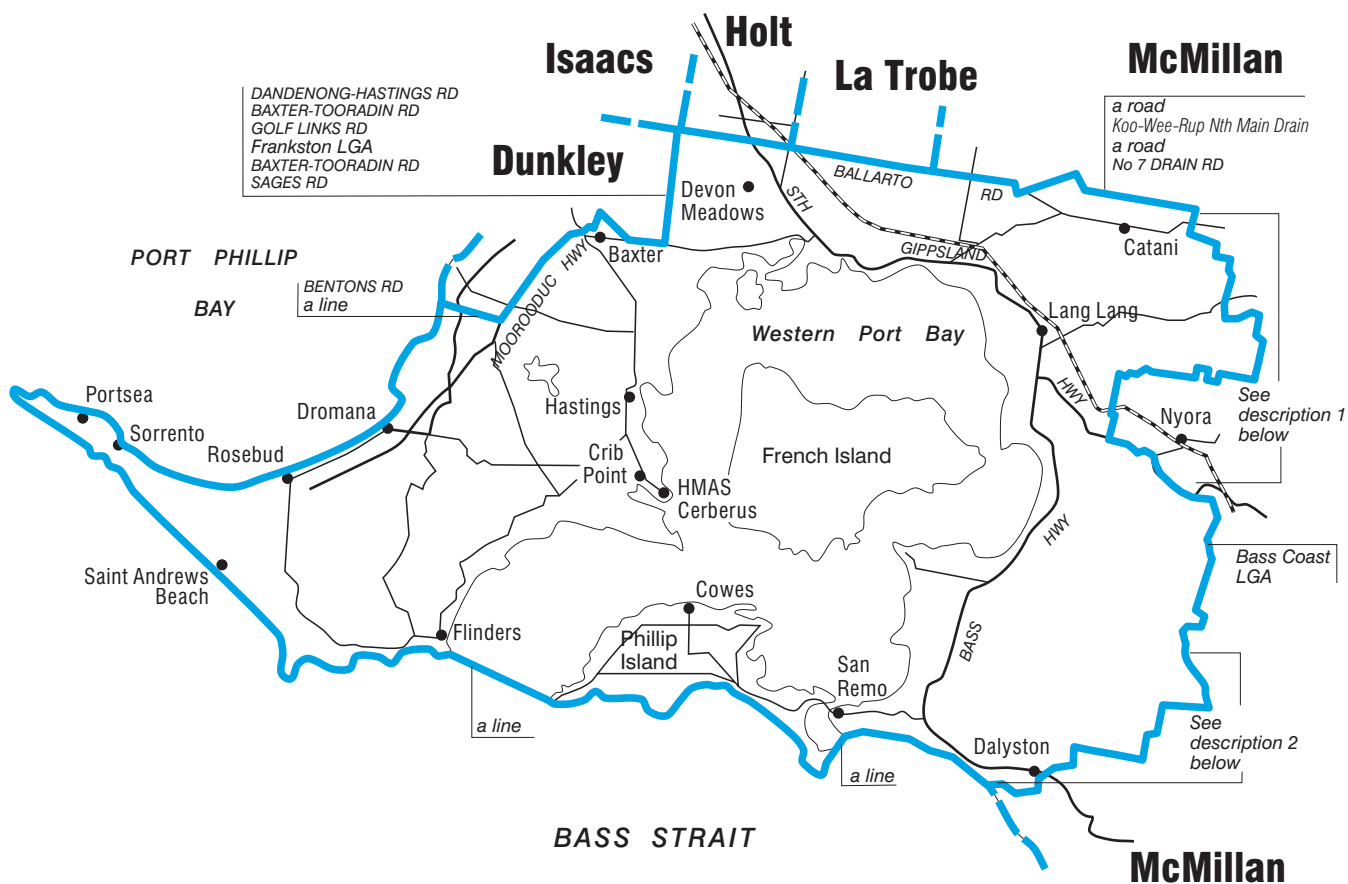

COMMONWEALTH ELECTORAL DIVISION OF FLINDERS

Note:

Federal redistribution finalised in January 2003.

Local Government Area (LGA) descriptions are current at November 2002

10 km

Description 1: Little Rd, McColls Rd, Bridge Rd, North Yannathan Rd, Cardinia LGA, Hook Rd, Anthony's Rd, Cochranes Rd, Cardinia LGA, Camms Rd, McDonalds Rd, Cardinia LGA, railway line, Cardinia LGA, South Gippsland Hwy
Description 2: Sheepways Rd, Bena-Kongwak Rd, Korumburra-Wonthaggi Rd, West Creek Rd, Loch-Wonthaggi Rd, Powlett River

- Divisional boundary
- Adjoining Divisional boundary
- Division area 1,955 sq km
- Railway line