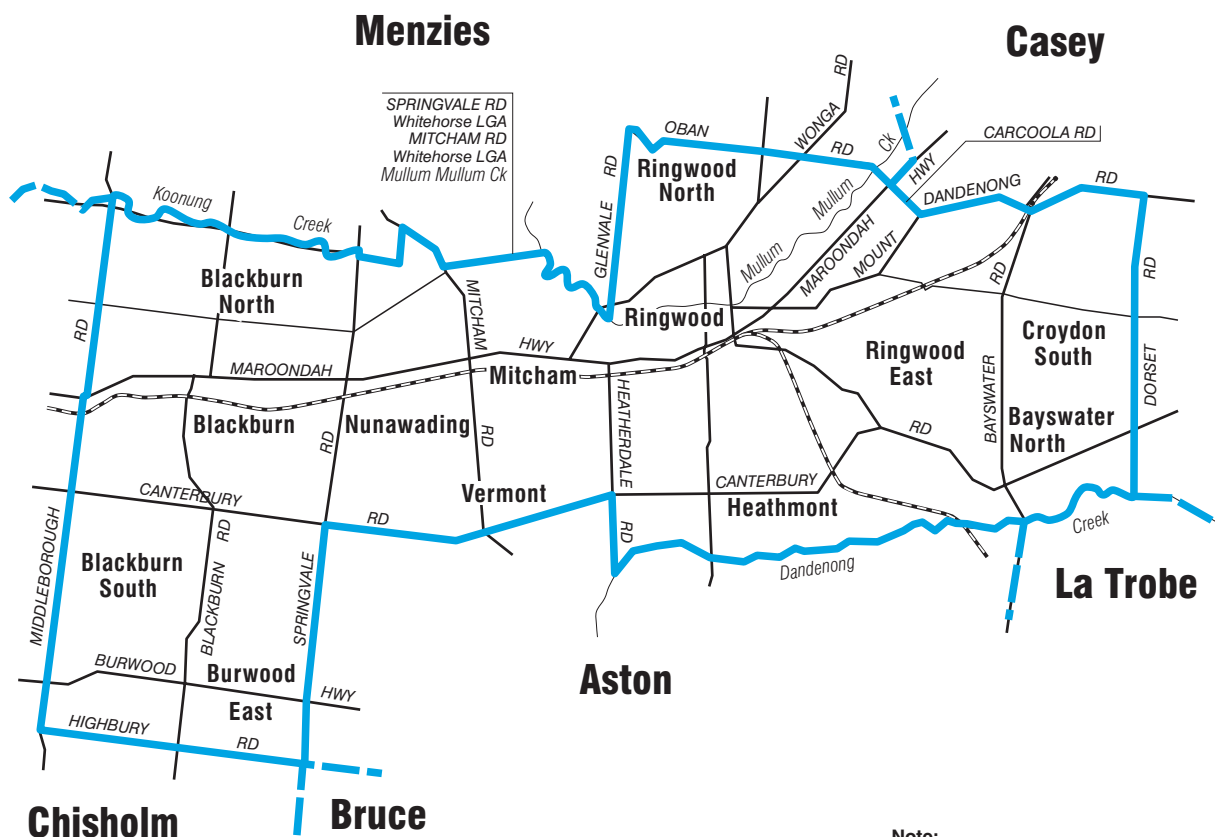

COMMONWEALTH ELECTORAL DIVISION OF **DEAKIN**

2 km

Note:

Federal redistribution finalised in January 2003.

Local Government Area (LGA) descriptions are current at November 2002

- Divisional boundary
- Adjoining Divisional boundary
- Division area 61 sq km
- Railway line