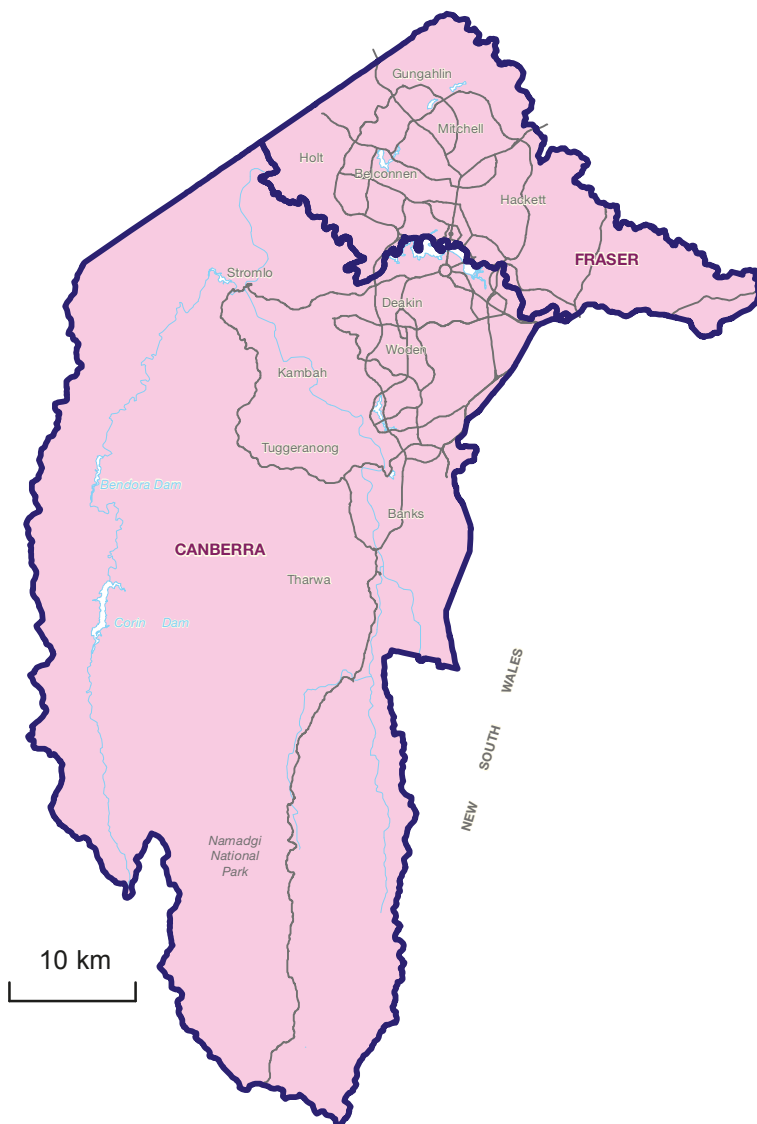

# 2013 federal election Results Map

## Australian Capital Territory

 Australian Labor Party  
 Division Boundary  
**TEXT** Division Name

The electoral boundaries represented on this map are those in place at the 2013 federal election.

Victoria		
Division	Full name	Party
Aston	TUDGE, Alan	LP
Ballarat	KING, Catherine	ALP
Batman	FEENEY, David	ALP
Bendigo	CHESTERS, Lisa	ALP
Bruce	GRIFFIN, Alan	ALP
Calwell	VAMVAKINO, Maria	ALP
Casey	SMITH, Tony	LP
Chisholm	BURKE, Anna Elizabeth	ALP
Corangamite	HENDERSON, Sarah	LP
Corio	MARLES, Richard	ALP
Deakin	SUKKAR, Michael	LP
Dunkley	BILLSON, Bruce	LP
Flinders	HUNT, Greg	LP