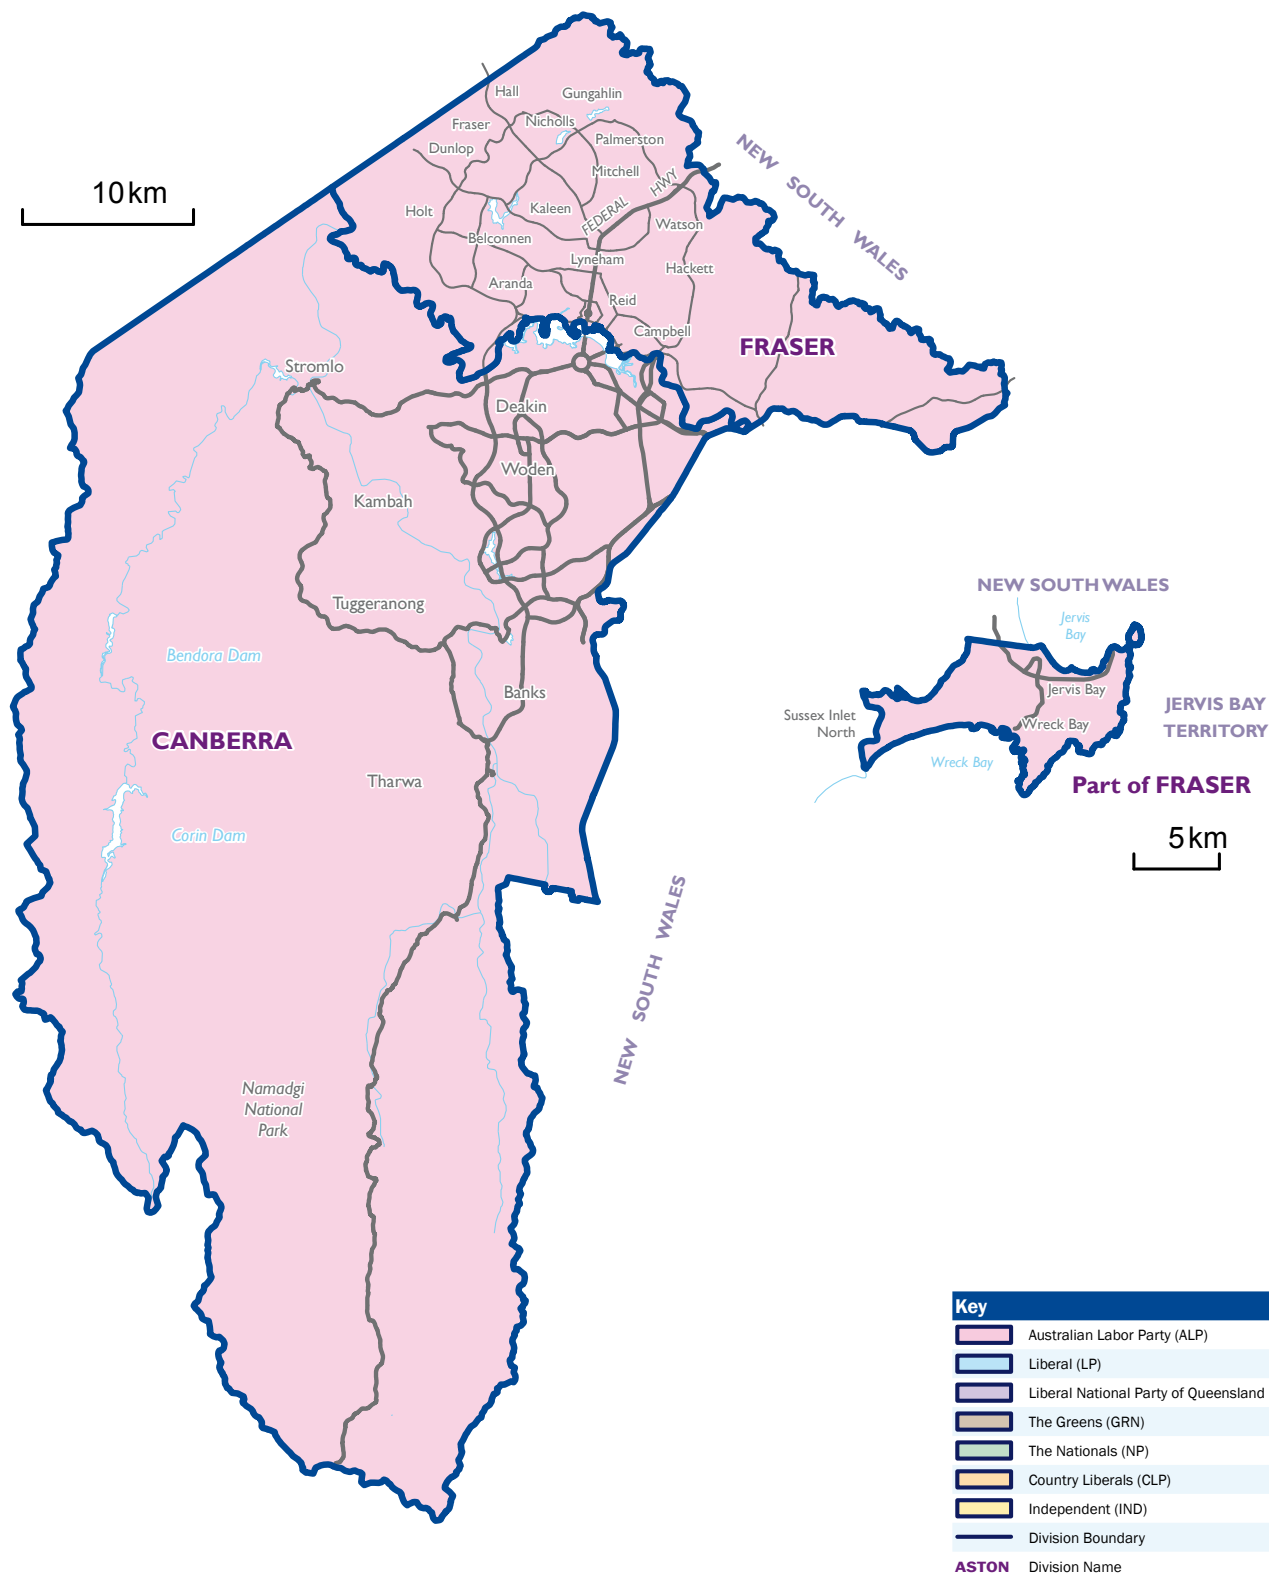

Australian Capital Territory

ELECTION 2010

Note: The electoral boundaries represented on this map are those in place at the 2010 federal election.
Special enrolment provisions apply for the electors resident on Norfolk Island.

2010 Members Elected

Note: The electoral boundaries represented on this map are those in place at the 2010 federal election.
Special enrolment provisions apply for the electors resident on Norfolk Island.

Victoria

Division	Name	Party
Aston	TUDGE, Alan	LP
Ballarat	KING, Catherine	ALP
Batman	FERGUSON, Martin John	ALP
Bendigo	GIBBONS, Steve	ALP
Bruce	GRIFFIN, Alan	ALP
Calwell	VAMVAKINOI, Maria	ALP
Casey	SMITH, Tony	LP
Chisholm	BURKE, Anna Elizabeth	ALP
Corangamite	CHEESEMAN, Darren	ALP
Corio	MARLES, Richard Donald	ALP
Deakin	SYMON, Mike	ALP
Dunkley	BILLSON, Bruce	LP
Flinders	HUNT, Greg	LP
Gellibrand	ROXON, Nicola	ALP
Gippsland	CHESTER, Darren	NP
Goldstein	ROBB, Andrew	LP
Gorton	O'CONNOR, Brendan	ALP
Higgins	O'DWYER, Kelly	LP
Holt	BYRNE, Anthony	ALP
Hotham	CREAN, Simon	ALP
Indi	MIRABELLA, Sophie	LP
Isaacs	DREYFUS, Mark	ALP
Jagajaga	MACKLIN, Jenny	ALP
Kooyong	FRYDENBERG, Josh	LP
La Trobe	SMYTH, Laura	ALP
Lalor	GILLARD, Julia	ALP
Mallee	FORREST, John	NP
Maribyrnong	SHORTEN, Bill	ALP
McEwen	MITCHELL, Rob	ALP
McMillan	BROADBENT, Russell	LP
Melbourne	BANDT, Adam	GRN
Melbourne Ports	DANBY, Michael David	ALP
Menzies	ANDREWS, Kevin	LP
Murray	STONE, Sharmar	LP
Scullin	JENKINS, Harry	ALP
Wannon	TEHAN, Dan	LP
Wills	THOMSON, Kelvin	ALP

Tasmania

Division	Name	Party
Bass	LYONS, Geoff	ALP
Braddon	SIDEBOTTOM, Sid	ALP
Denison	WILKIE, Andrew	IND
Franklin	COLLINS, Julie	ALP
Lyons	ADAMS, Dick	ALP

Australian Capital Territory

Division	Name	Party
Canberra	BRODTMANN, Gai	ALP
Fraser	LEIGH, Andrew	ALP