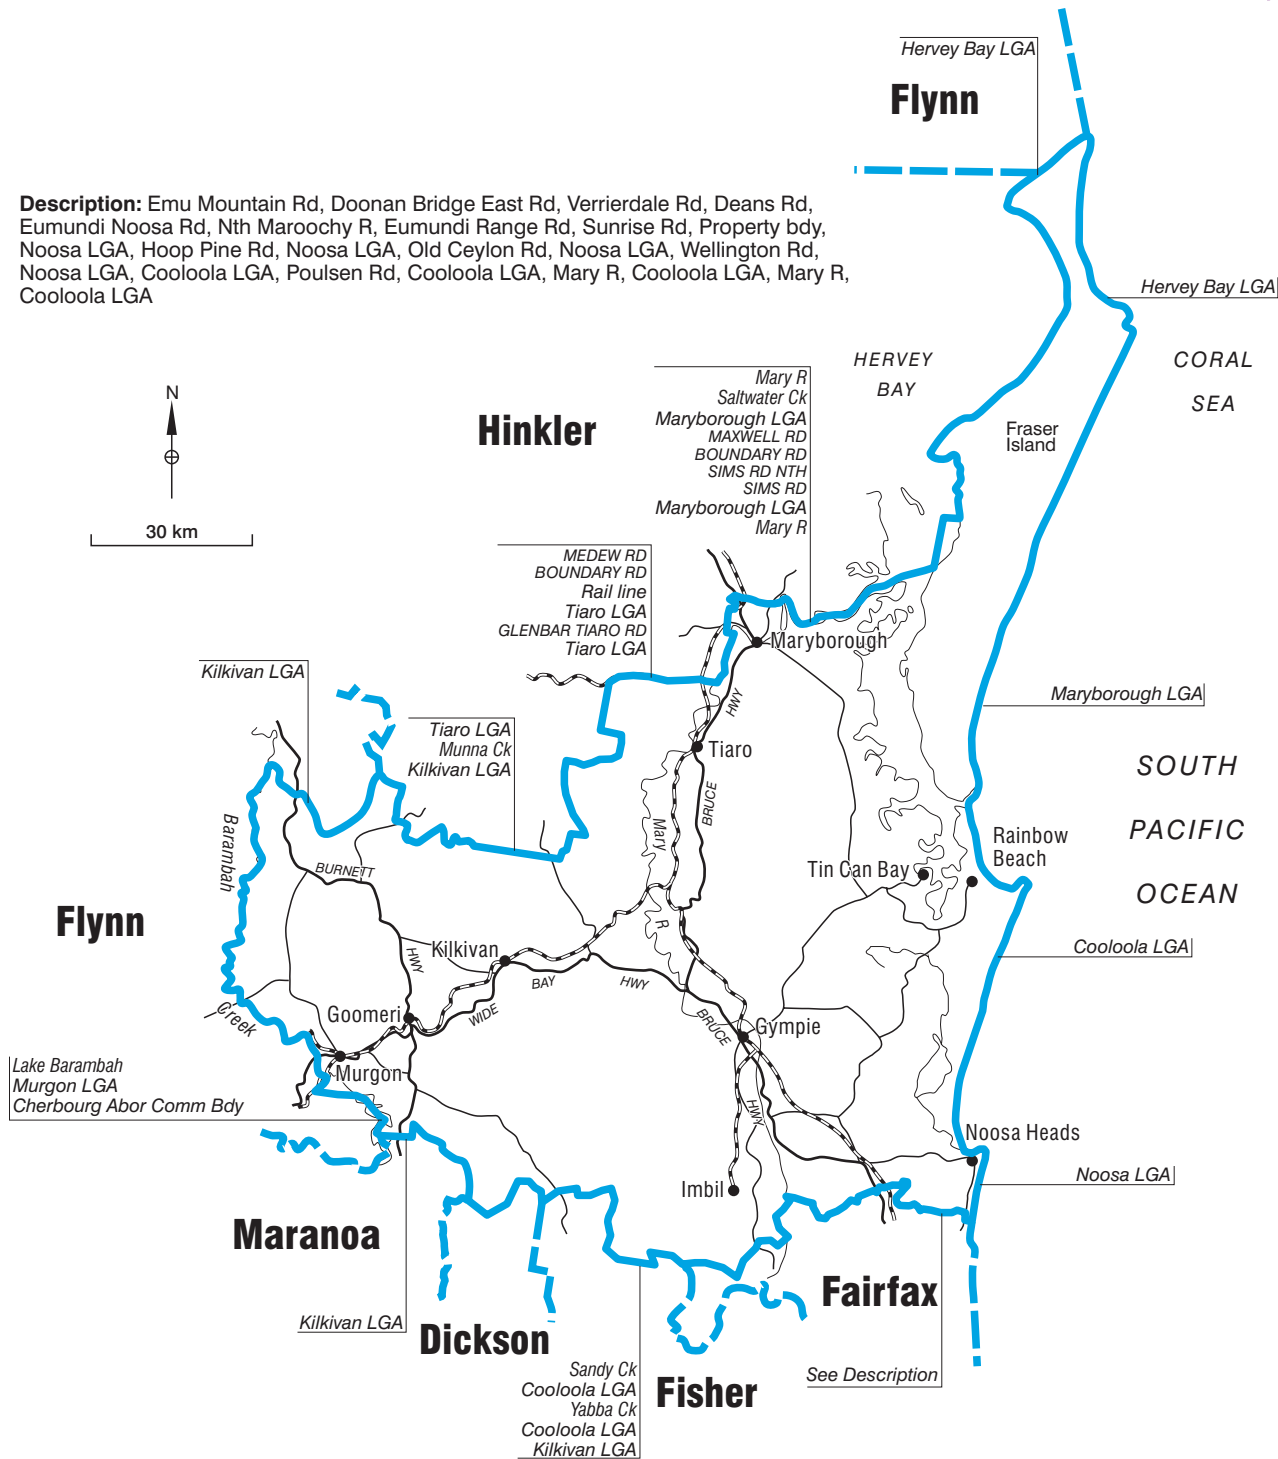

# COMMONWEALTH ELECTORAL DIVISION OF WIDE BAY

**Description:** Emu Mountain Rd, Doonan Bridge East Rd, Verrierdale Rd, Deans Rd, Eumundi Noosa Rd, Nth Maroochy R, Eumundi Range Rd, Sunrise Rd, Property bdy, Noosa LGA, Hoop Pine Rd, Noosa LGA, Old Ceylon Rd, Noosa LGA, Wellington Rd, Noosa LGA, Cooloola LGA, Poulsen Rd, Cooloola LGA, Mary R, Cooloola LGA, Mary R, Cooloola LGA

- Divisional boundary
- Adjoining Divisional boundary
- Division area 12,428 sq km
- Railway line

**Note:**  
Federal redistribution finalised in November 2006  
Local Government Area (LGA) descriptions are current at April 2006