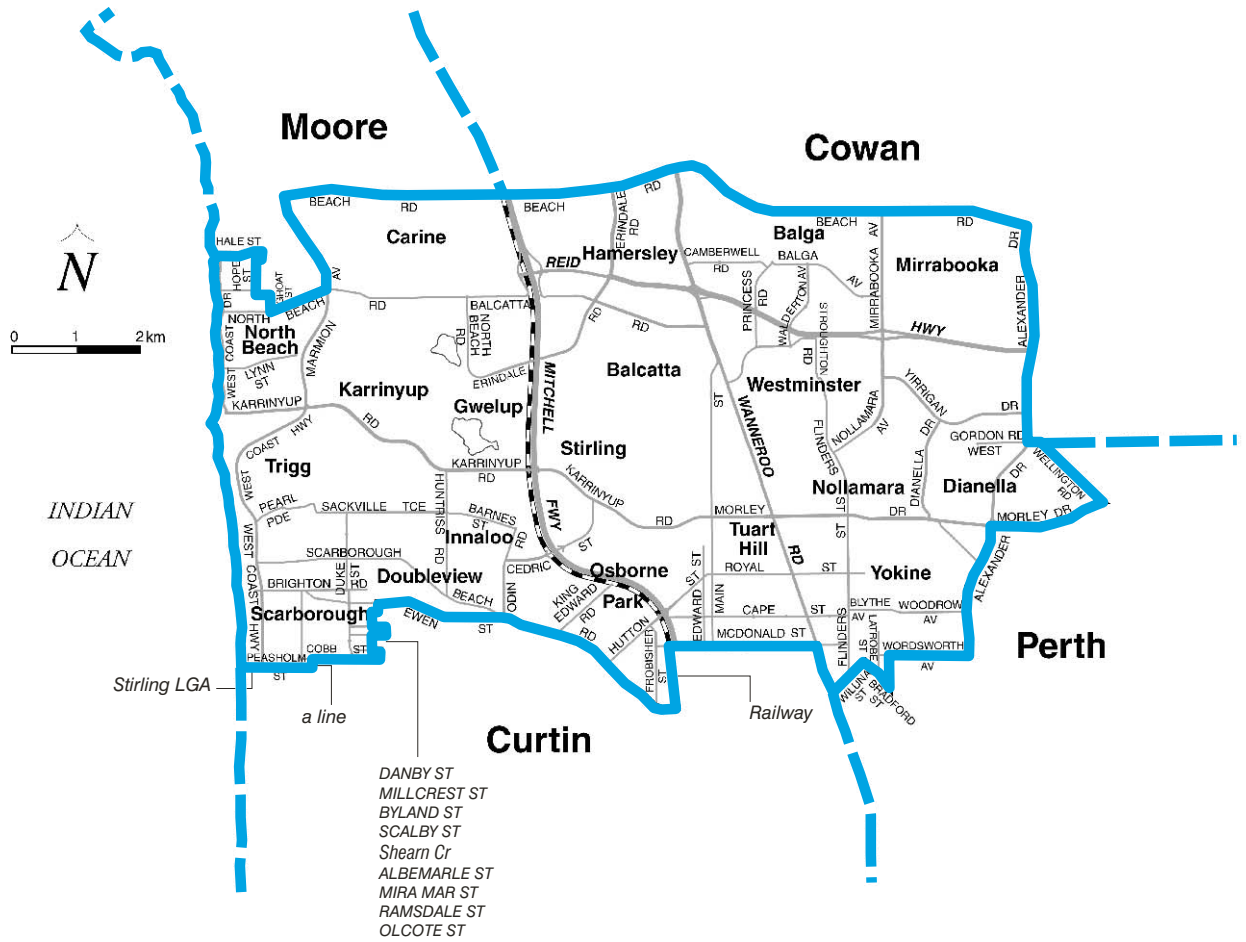

COMMONWEALTH ELECTORAL DIVISION OF STIRLING

- Divisional boundary
- Adjoining divisional boundary
- Division area 76 sq km
- Railway line