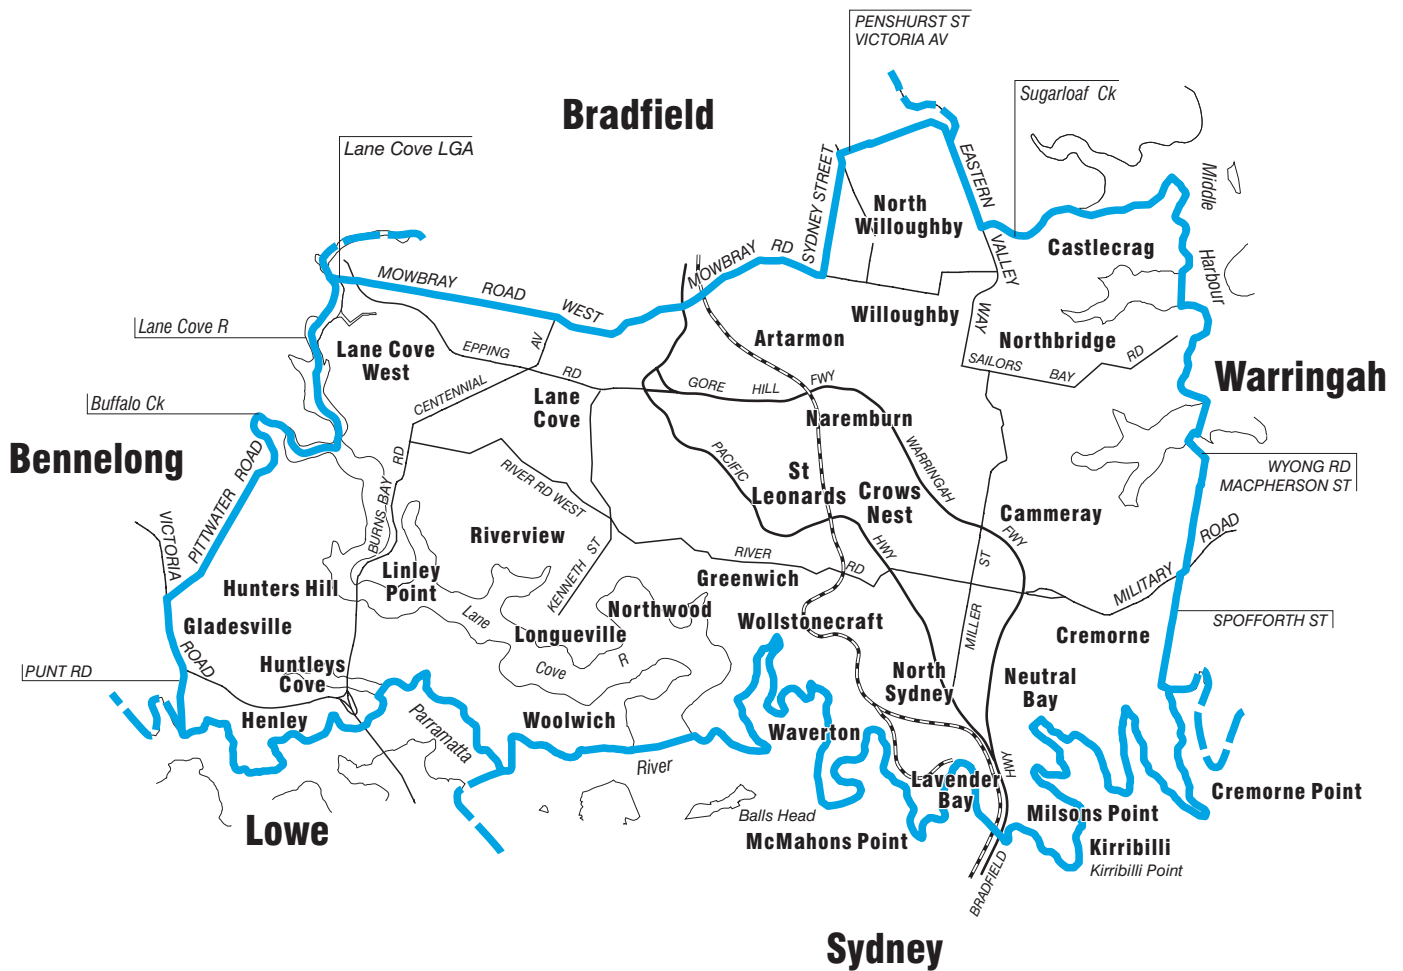

COMMONWEALTH ELECTORAL DIVISION OF NORTH SYDNEY

- Divisional boundary
- Adjoining Divisional boundary
- Division area 38 sq km
- Railway line

Note:
Federal redistribution finalised in November 2006
Local Government Area (LGA) descriptions are current at November 2005