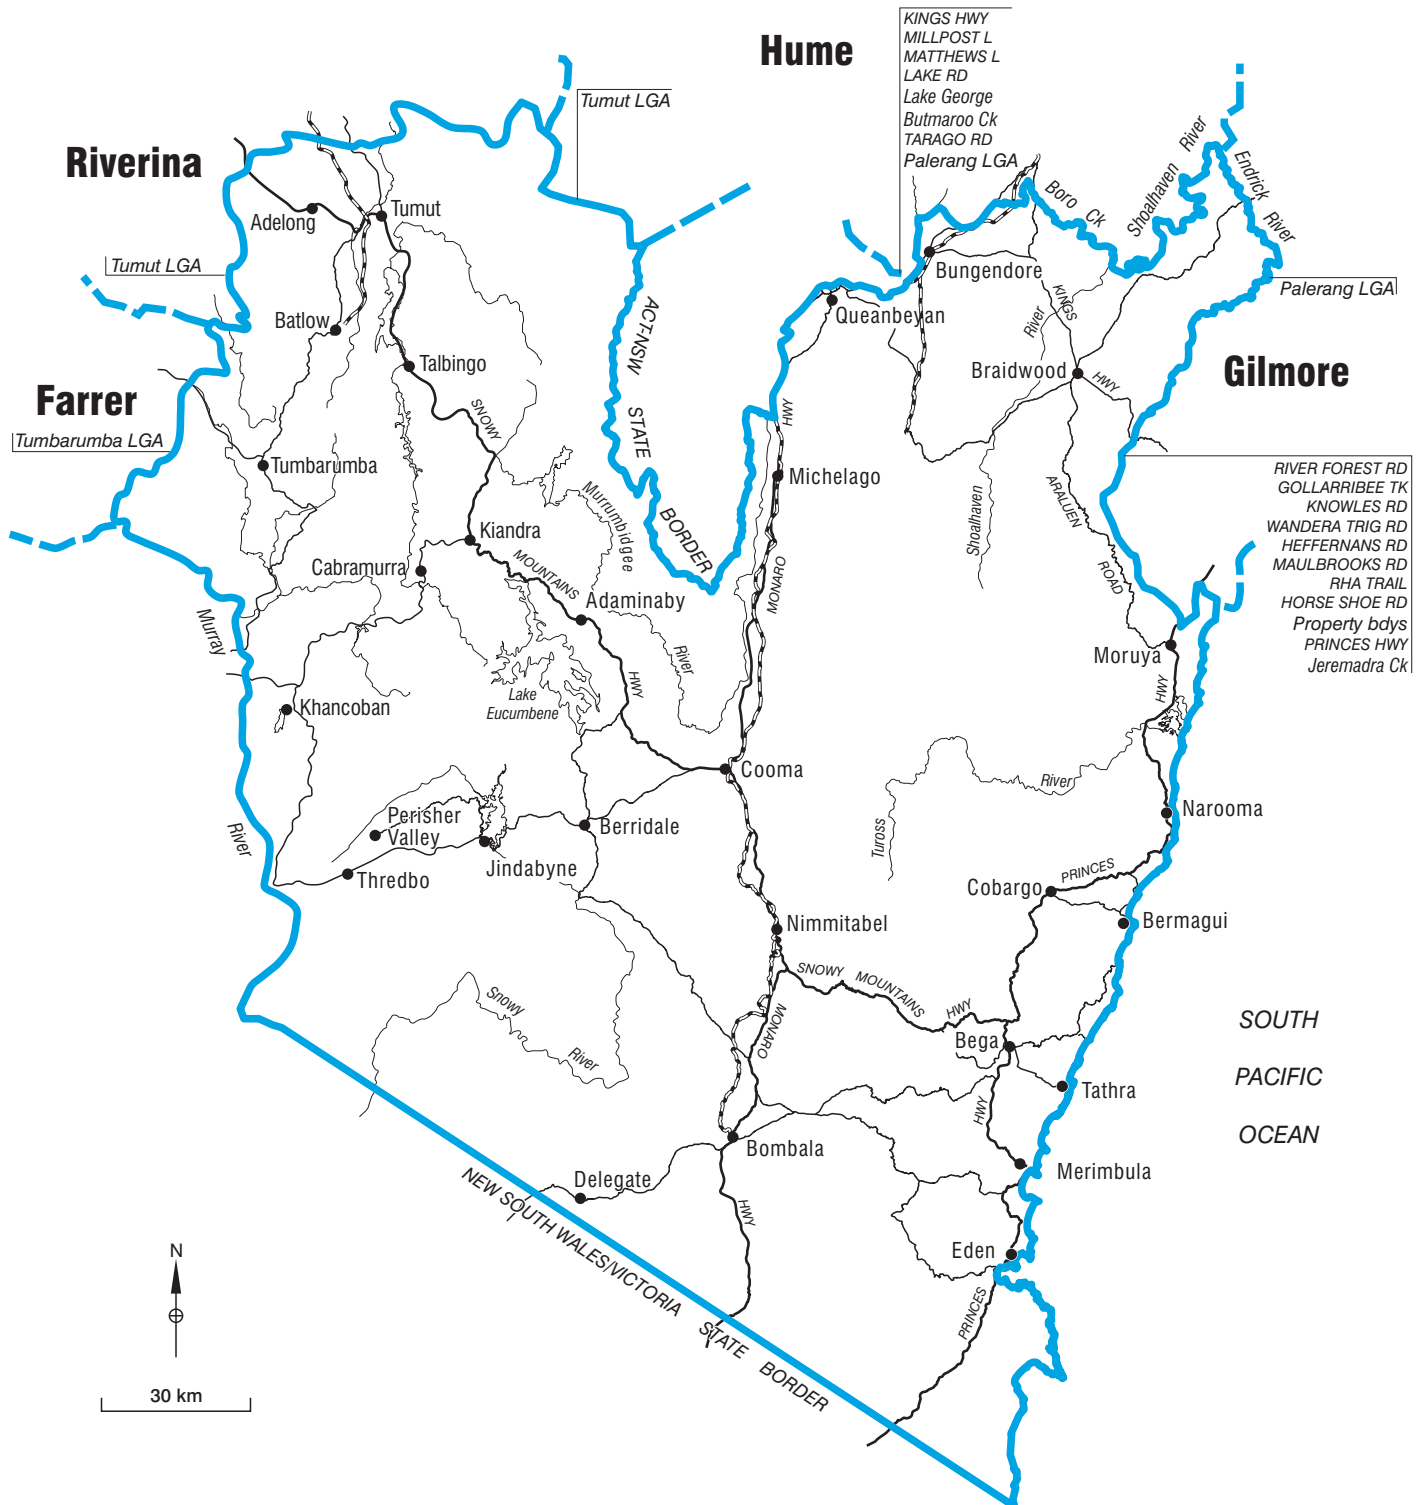

COMMONWEALTH ELECTORAL DIVISION OF EDEN MONARO

Hume

Riverina

Farrer

Gilmore

KINGS HWY
MILLPOST L
MATTHEWS L
LAKE RD
Lake George
Butmaroo Ck
TARAGO RD
Palerang LGA

RIVER FOREST RD
GOLLARRIBEE TK
KNOWLES RD
WANDERA TRIG RD
HEFFERNANS RD
MAULBROOKS RD
RHA TRAIL
HORSE SHOE RD
Property bdys
PRINCES HWY
Jeremadra Ck

- Divisional boundary
- Adjoining Divisional boundary
- Division area **37,619 sq km**
- Railway line

Note:
Federal redistribution finalised in November 2006
Local Government Area (LGA) descriptions are current at November 2005