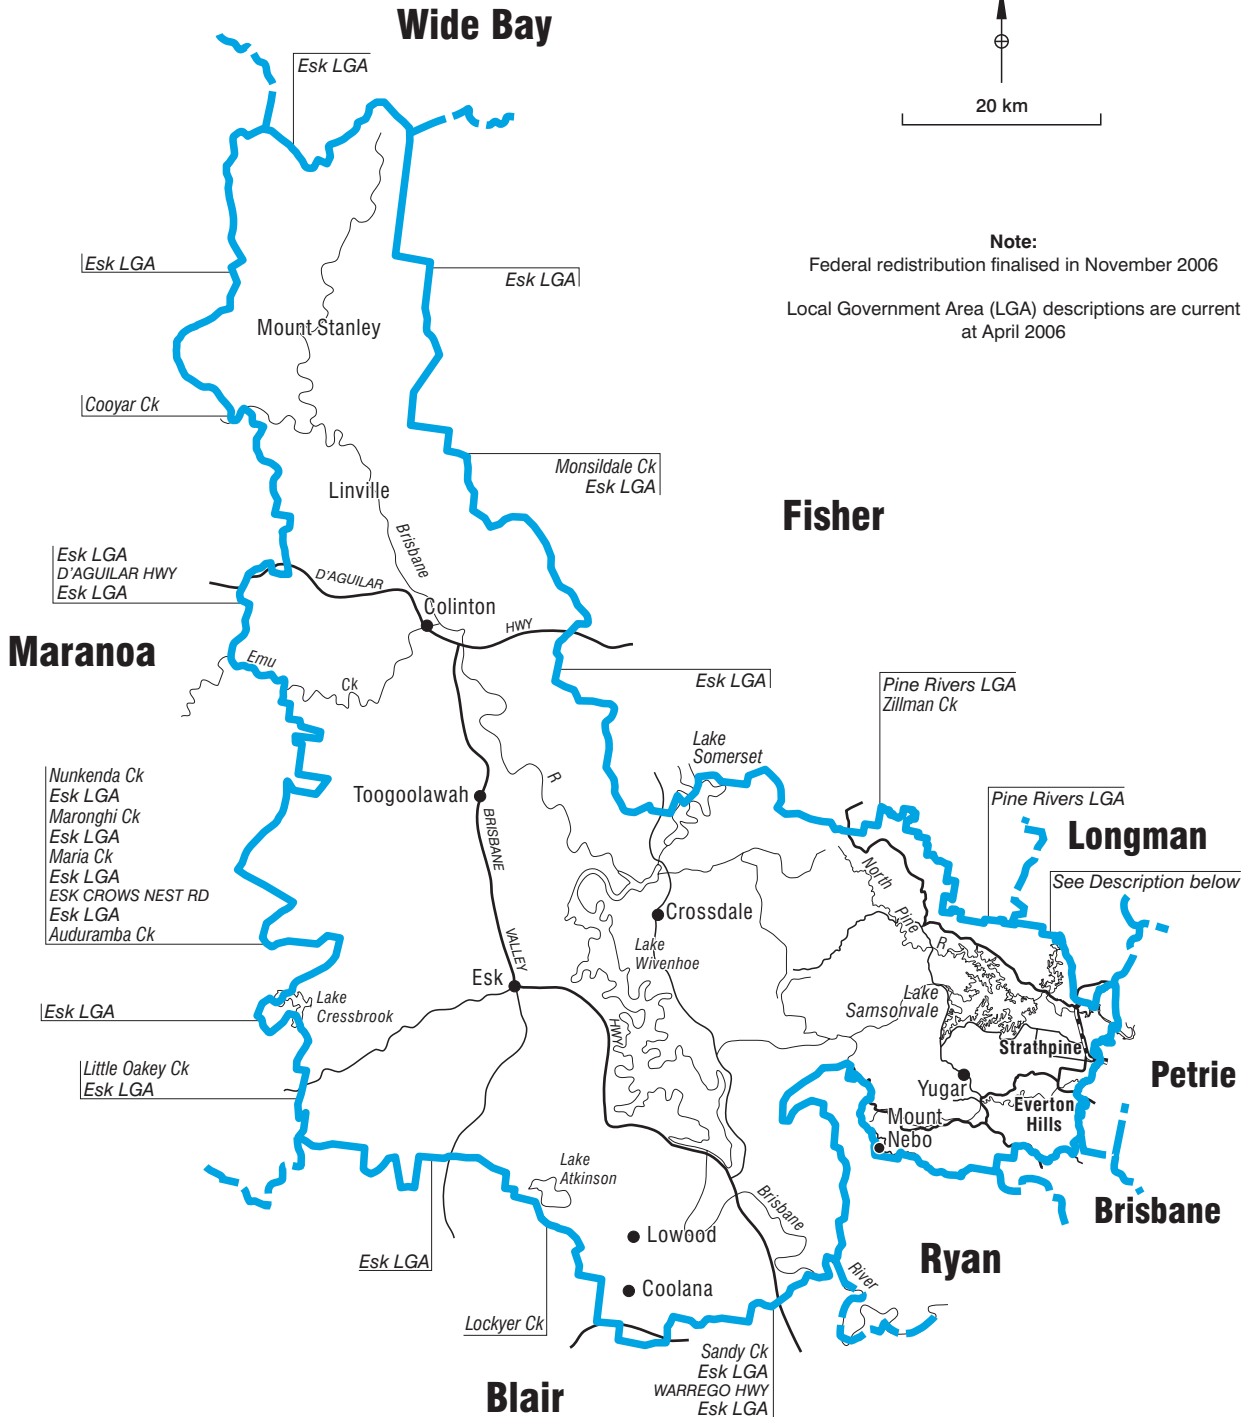

COMMONWEALTH ELECTORAL DIVISION OF **DICKSON**

N

20 km

Note:

Federal redistribution finalised in November 2006

Local Government Area (LGA) descriptions are current at April 2006

- Divisional boundary
- Adjoining Divisional boundary
- Division area 4,649 sq km
- Railway line

Description: Pine Rivers LGA, North Coast Rlwy, Anzac Av, Yebri Ck, North Pine R, Property bdys, Bickle Rd, Dohles Rocks Rd, Property bdys, Goodfellows Rd, Duffield Rd, Property bdys, Watercourse, Bruce Hwy, North Pine R, South Pine R, Albany Ck, Pine Rivers LGA, Old Northern Rd, Miller Pde, Queens Rd, South Pine Rd, Pine Rivers LGA, Illawarra St, Kedron Bk, Pine Rivers LGA, Mount Nebo Rd, Pine Rivers LGA, Mount Nebo Rd, Mount Glorious Rd, Bryce Rd, Mount Glorious Rd, Pine Rivers LGA, Mount Glorious Rd, Esk LGA