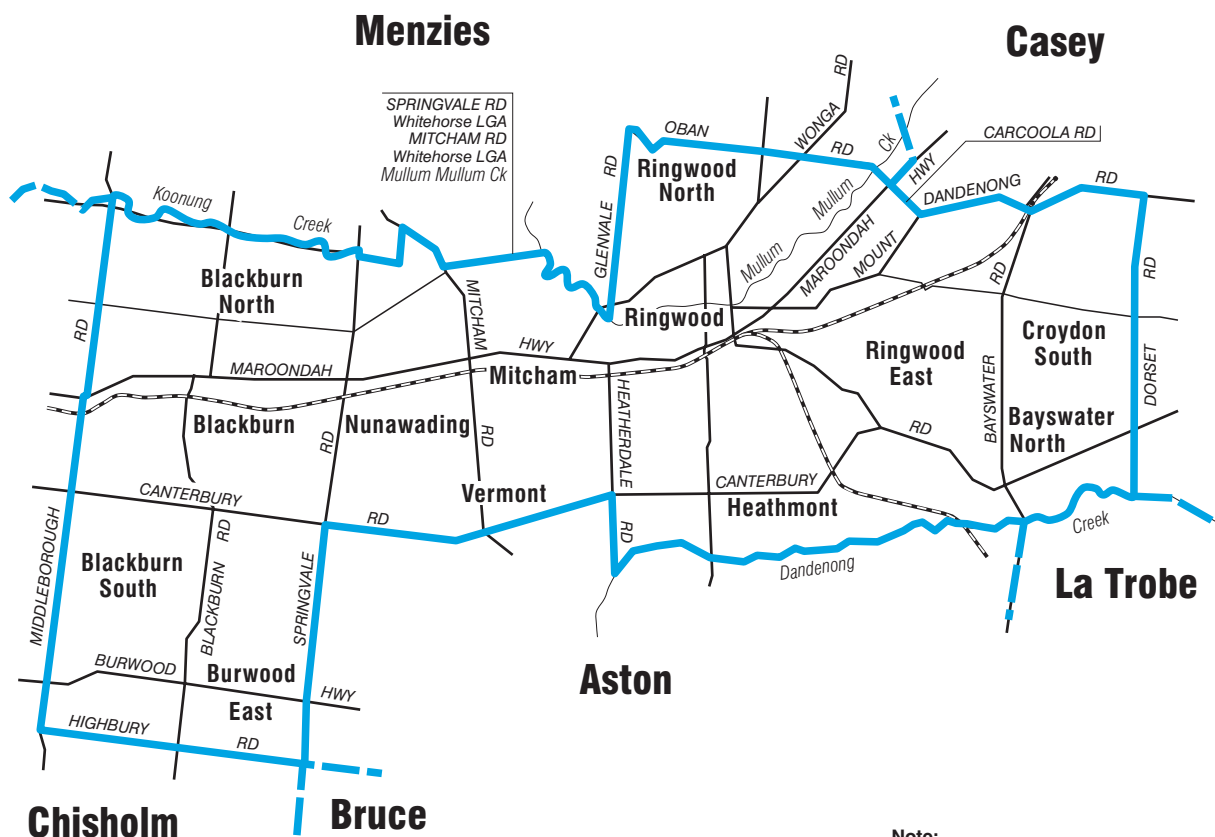

COMMONWEALTH ELECTORAL DIVISION OF **DEAKIN**

2 km

Note:

Federal redistribution finalised in January 2003.

Local Government Area (LGA) descriptions are current at November 2002

- Divisional boundary
- Adjoining Divisional boundary
- Division area **61 sq km**
- Railway line