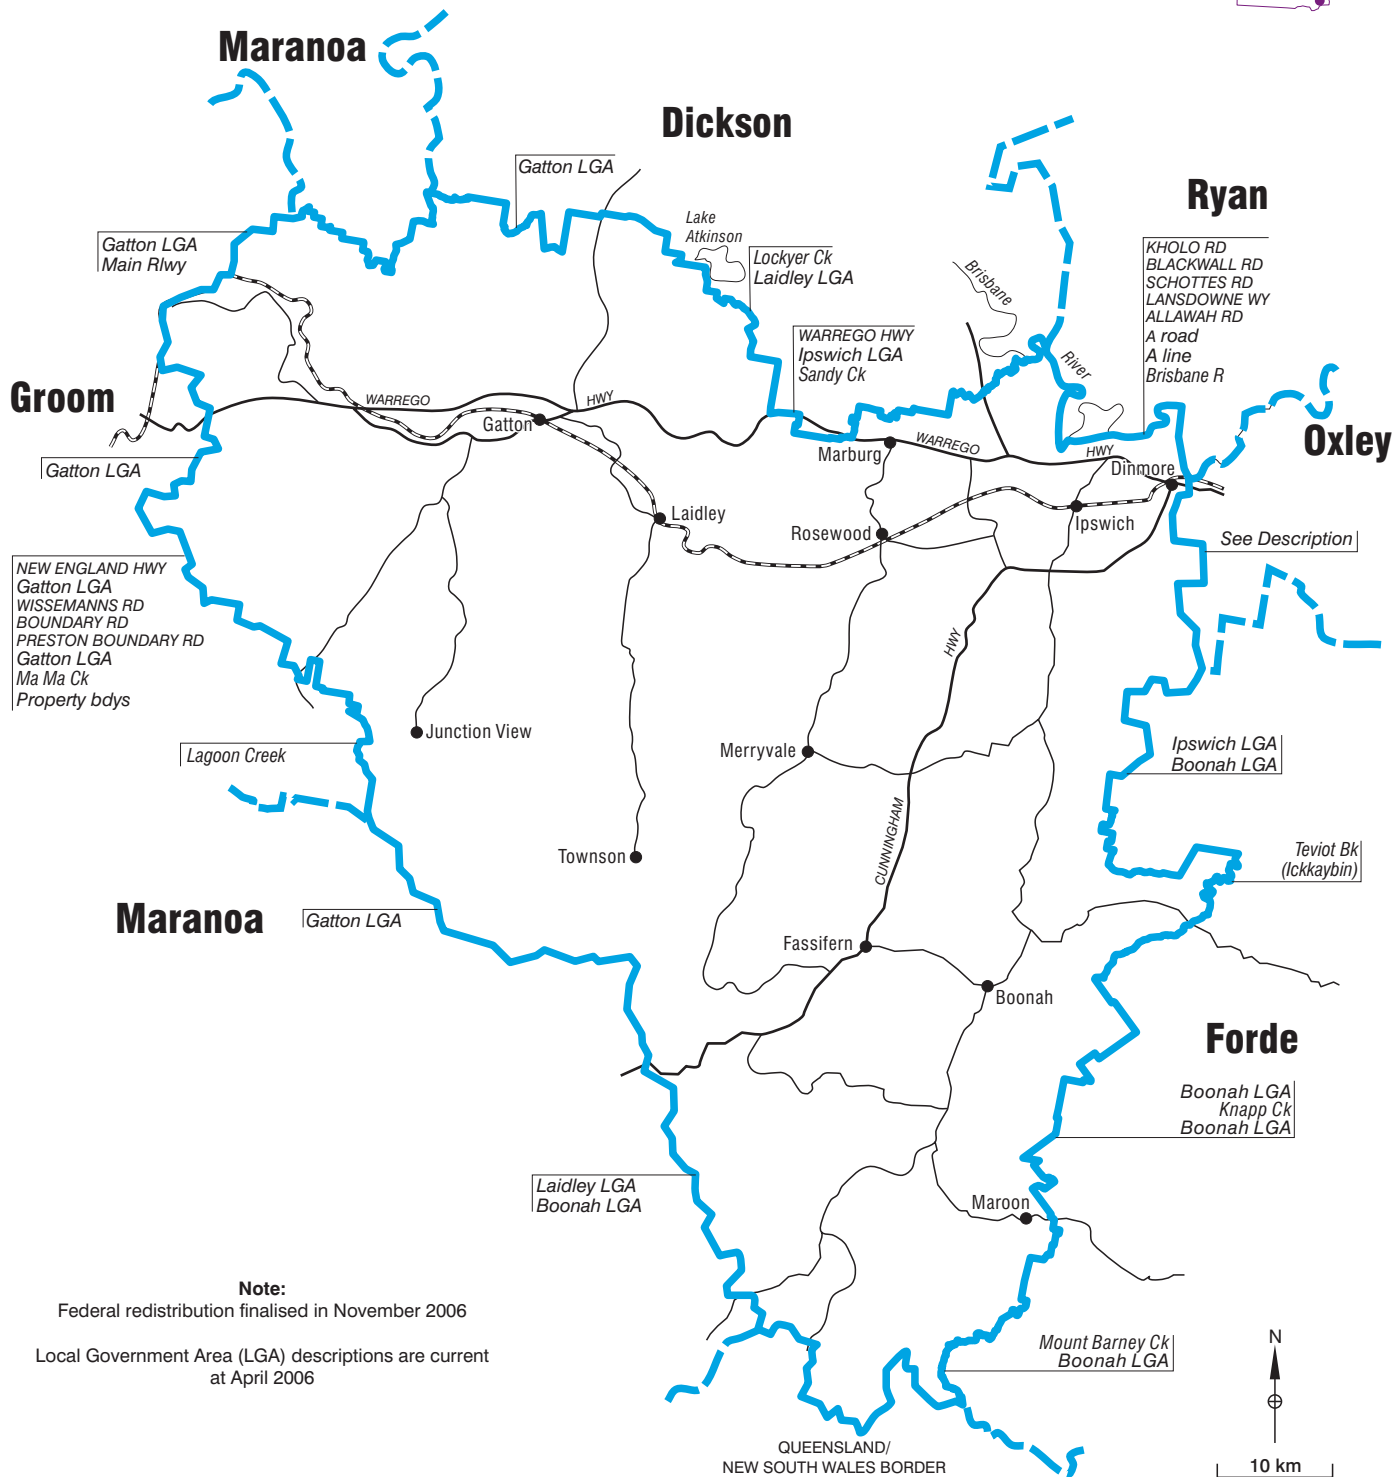

# COMMONWEALTH ELECTORAL DIVISION OF **BLAIR**

**Note:**

Federal redistribution finalised in November 2006

Local Government Area (LGA) descriptions are current at April 2006

- Divisional boundary
- Adjoining Divisional boundary
- Division area 5,305 sq km
- Railway line

**Description:** O'Briens Gully, A line, Woogaroo Ck, Watershed, Six Mile Ck, Property bdys, Keidges Rd, Redbank Plains Rd, Six Mile Ck