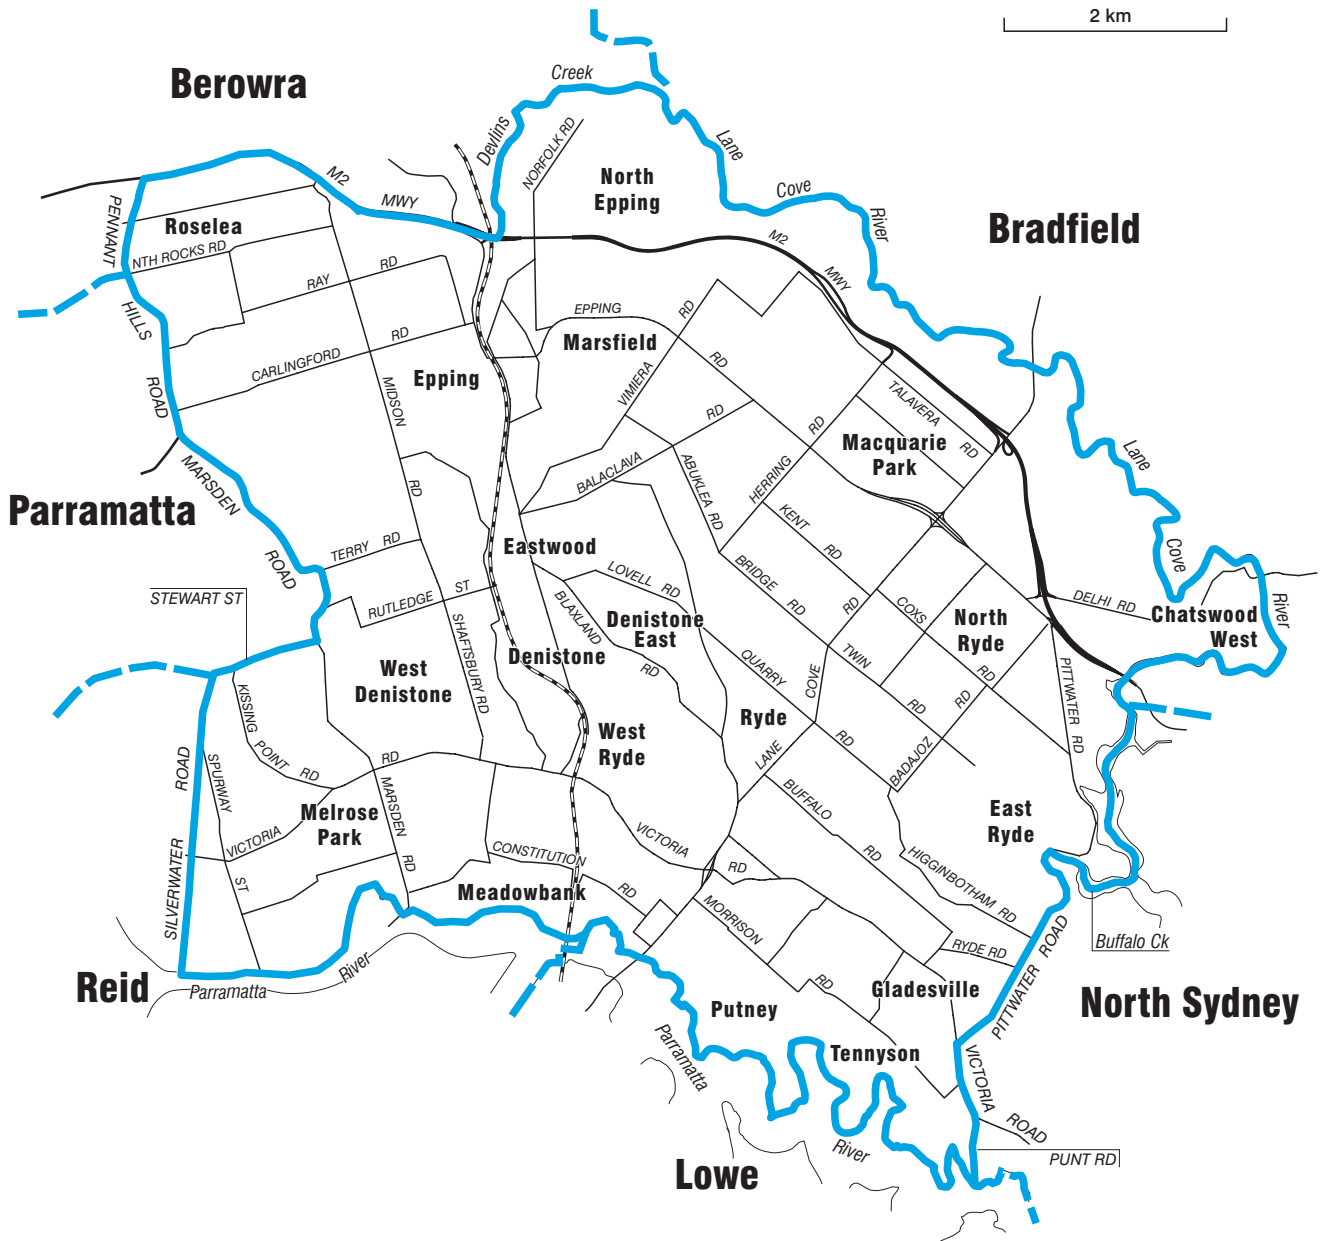

COMMONWEALTH ELECTORAL DIVISION OF
BENNELONG

2 km

- Divisional boundary
- Adjoining Divisional boundary
- Division area 58 sq km
- Railway line

Note:
Federal redistribution finalised in November 2006
Local Government Area (LGA) descriptions are current
at November 2005