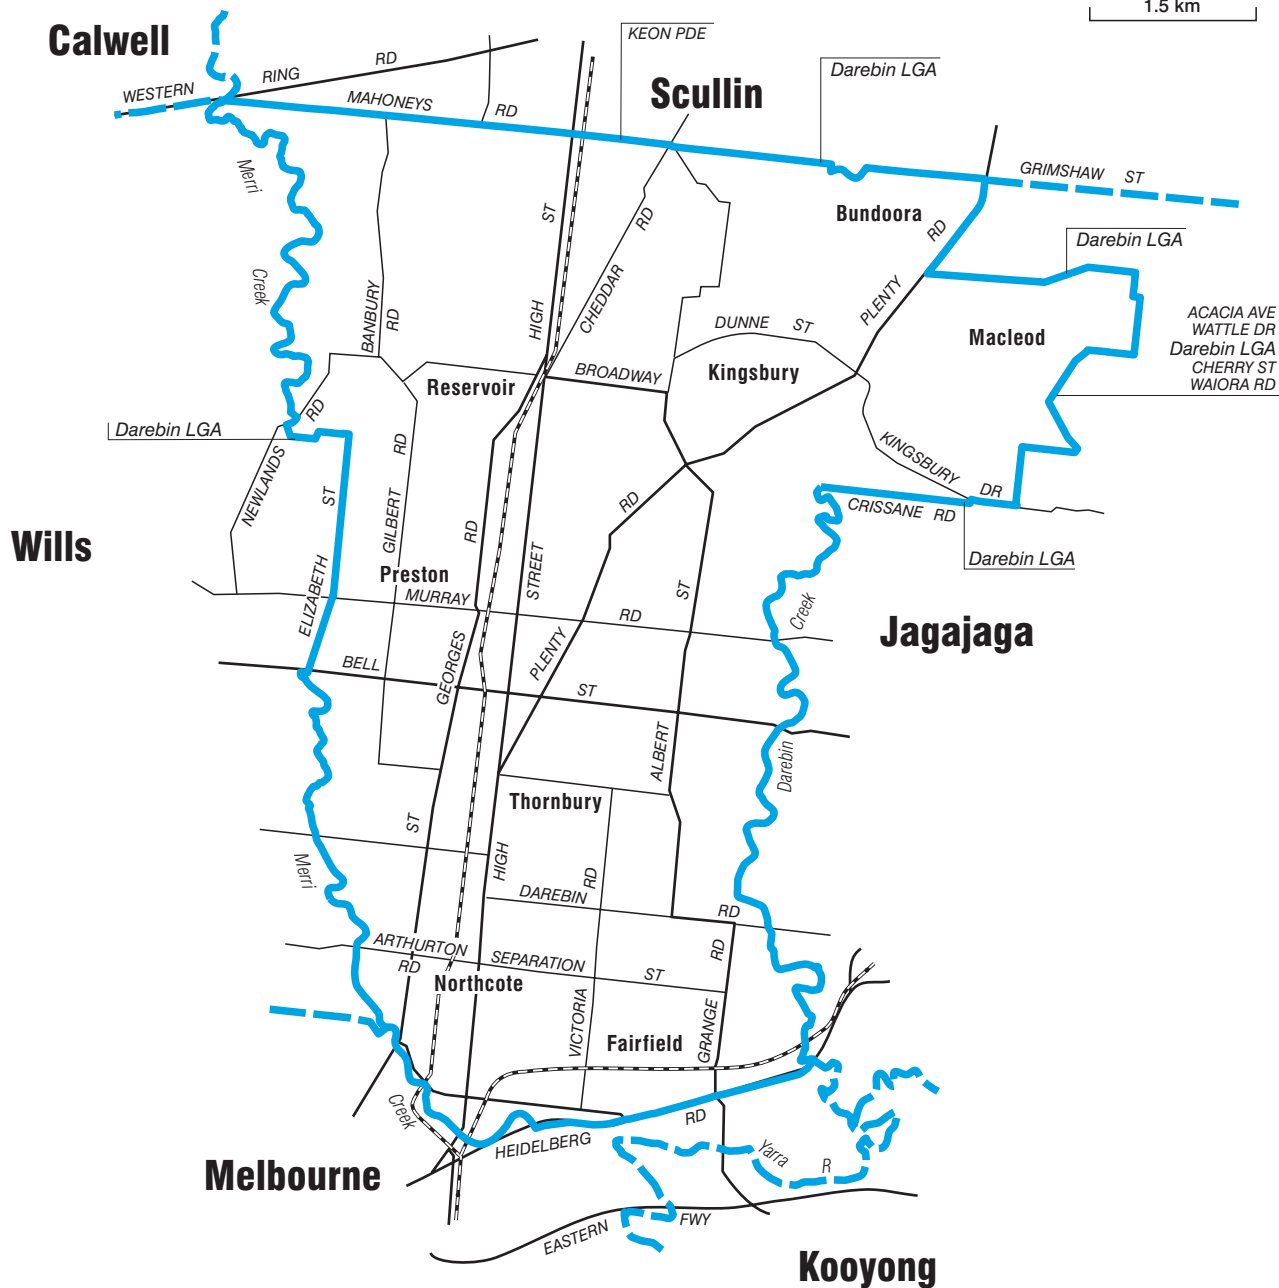

COMMONWEALTH ELECTORAL DIVISION OF BATMAN

1.5 km

ACACIA AVE
WATTLE DR
Darebin LGA
CHERRY ST
WAIORA RD

- Divisional boundary ———
- Adjoining Divisional boundary - - - - -
- Division area 53 sq km
- Railway line - - - - -

Note:
Federal redistribution finalised in January 2003.
Local Government Area (LGA) descriptions are current
at November 2002