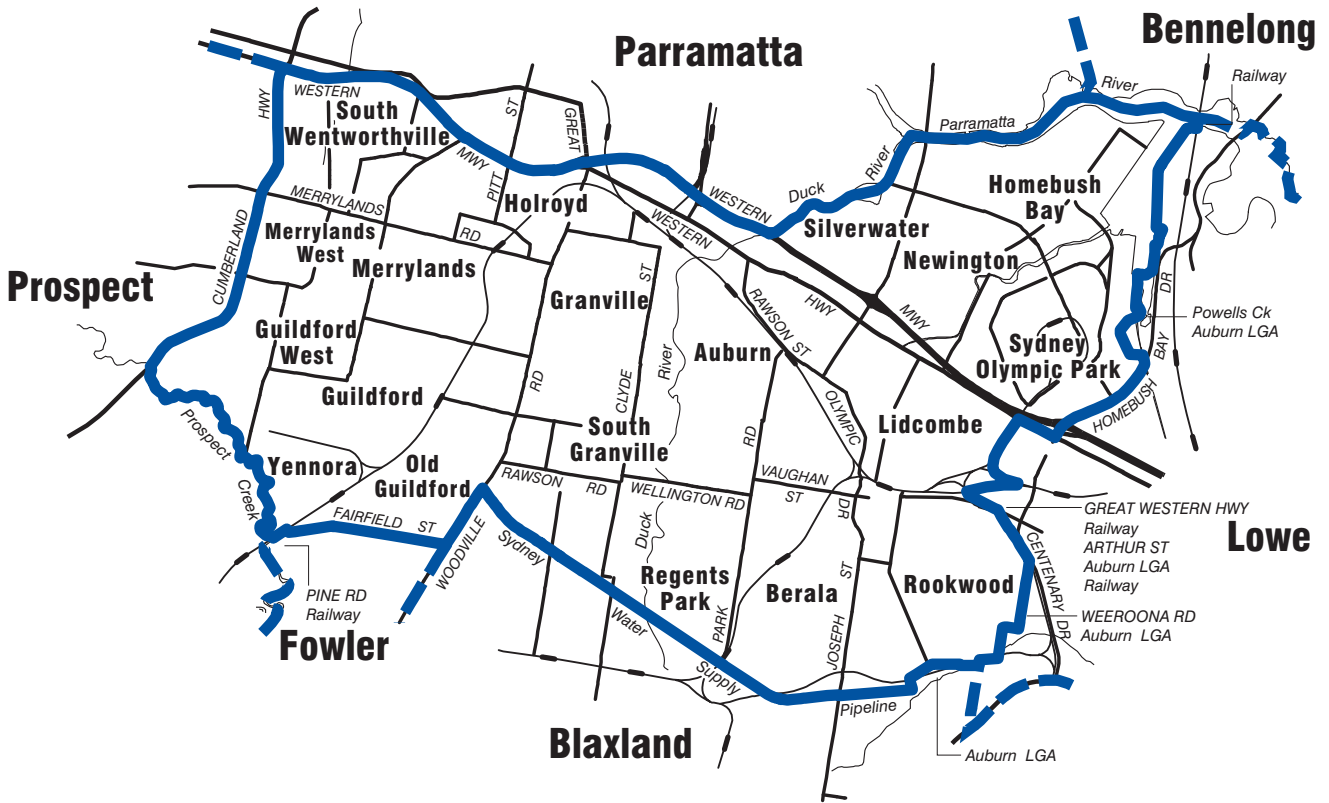

COMMONWEALTH ELECTORAL DIVISION OF **REID**

N

2 km

- Divisional boundary
- Adjoining divisional boundary
- Division area 62 sq km
- Railway line

2000