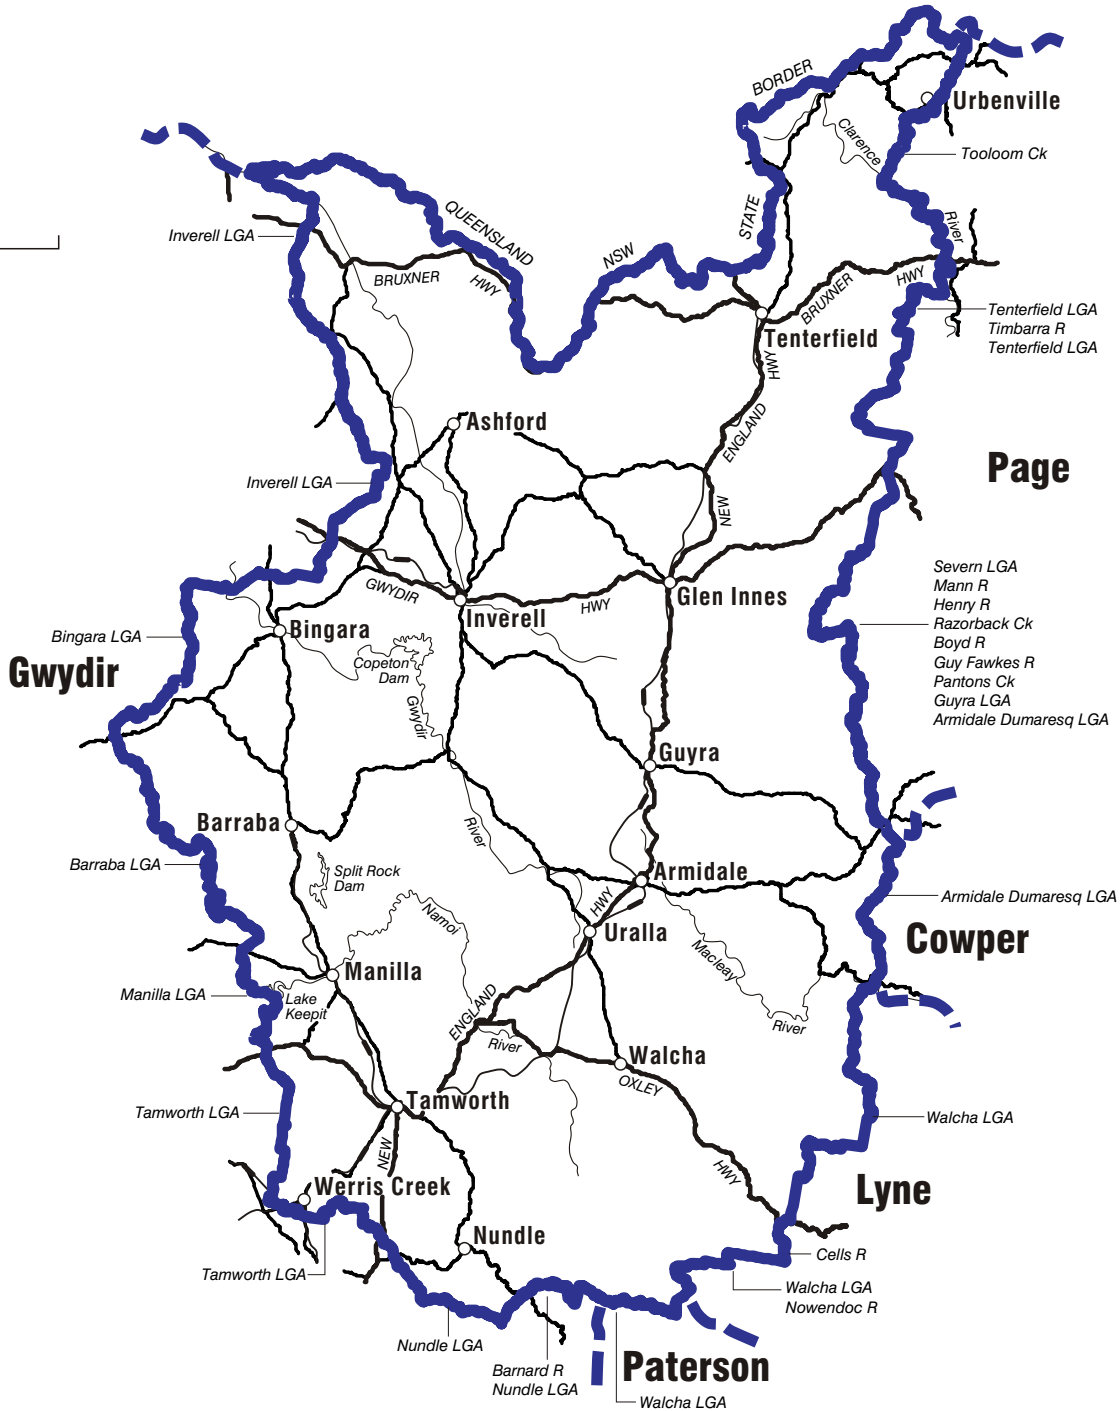

COMMONWEALTH ELECTORAL DIVISION OF
NEW ENGLAND

Page

Cowper

Lyne

- Divisional boundary
- Adjoining divisional boundary
- Division area 53 858 sq km
- Railway line

2000