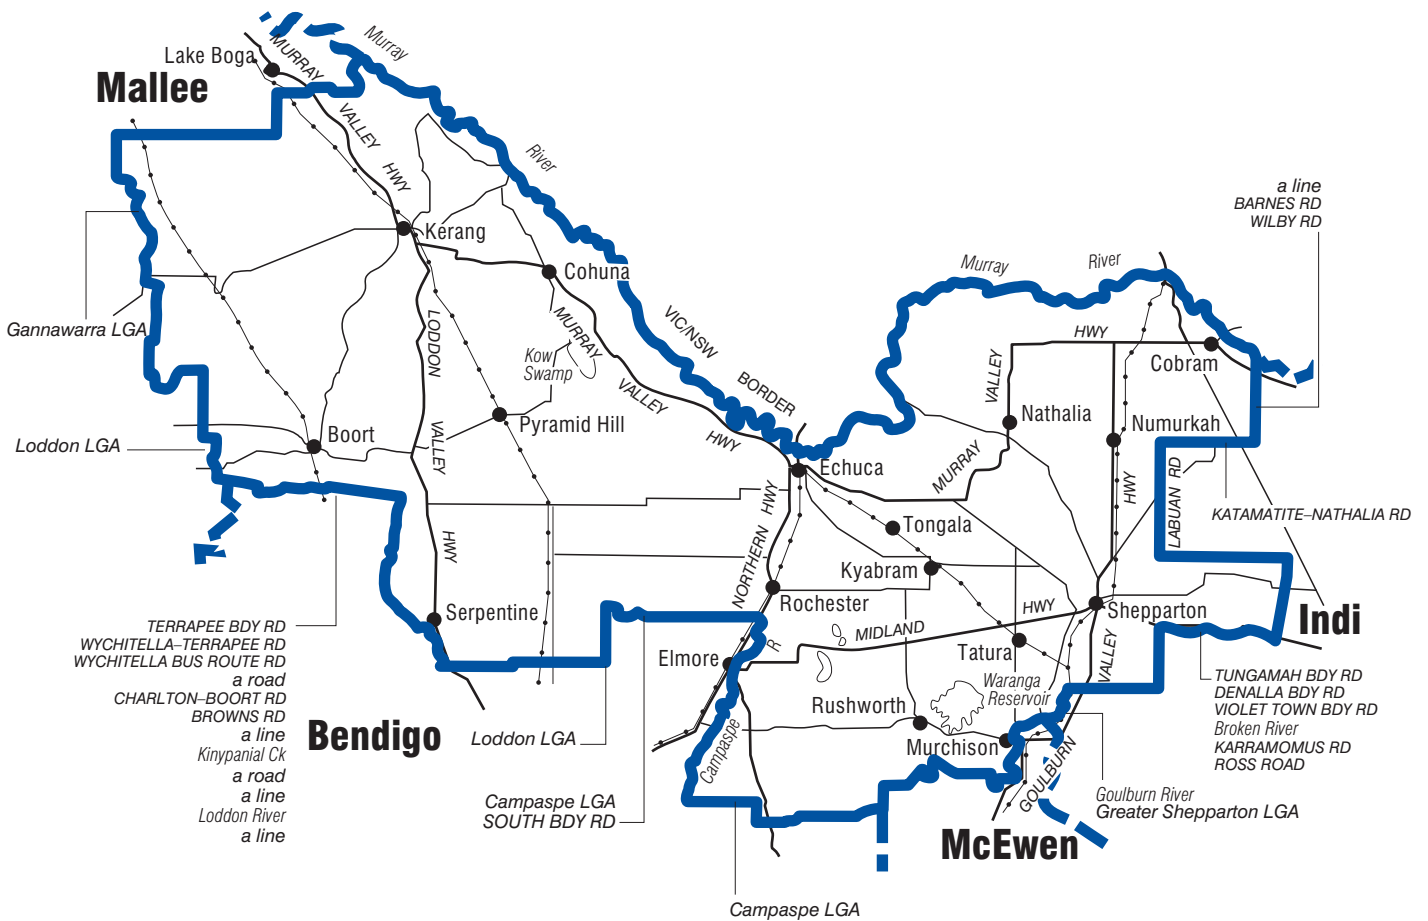

# COMMONWEALTH ELECTORAL DIVISION OF **MURRAY**

**Note:** Federal Redistribution finalised in 1994.  
Local Government Area descriptions are January 2001.

**1995**

Australian Electoral Commission

**AEC**

Divisional boundary   
 Adjoining Divisional boundary   
 Division area 15907 sq km

Approximate scale 