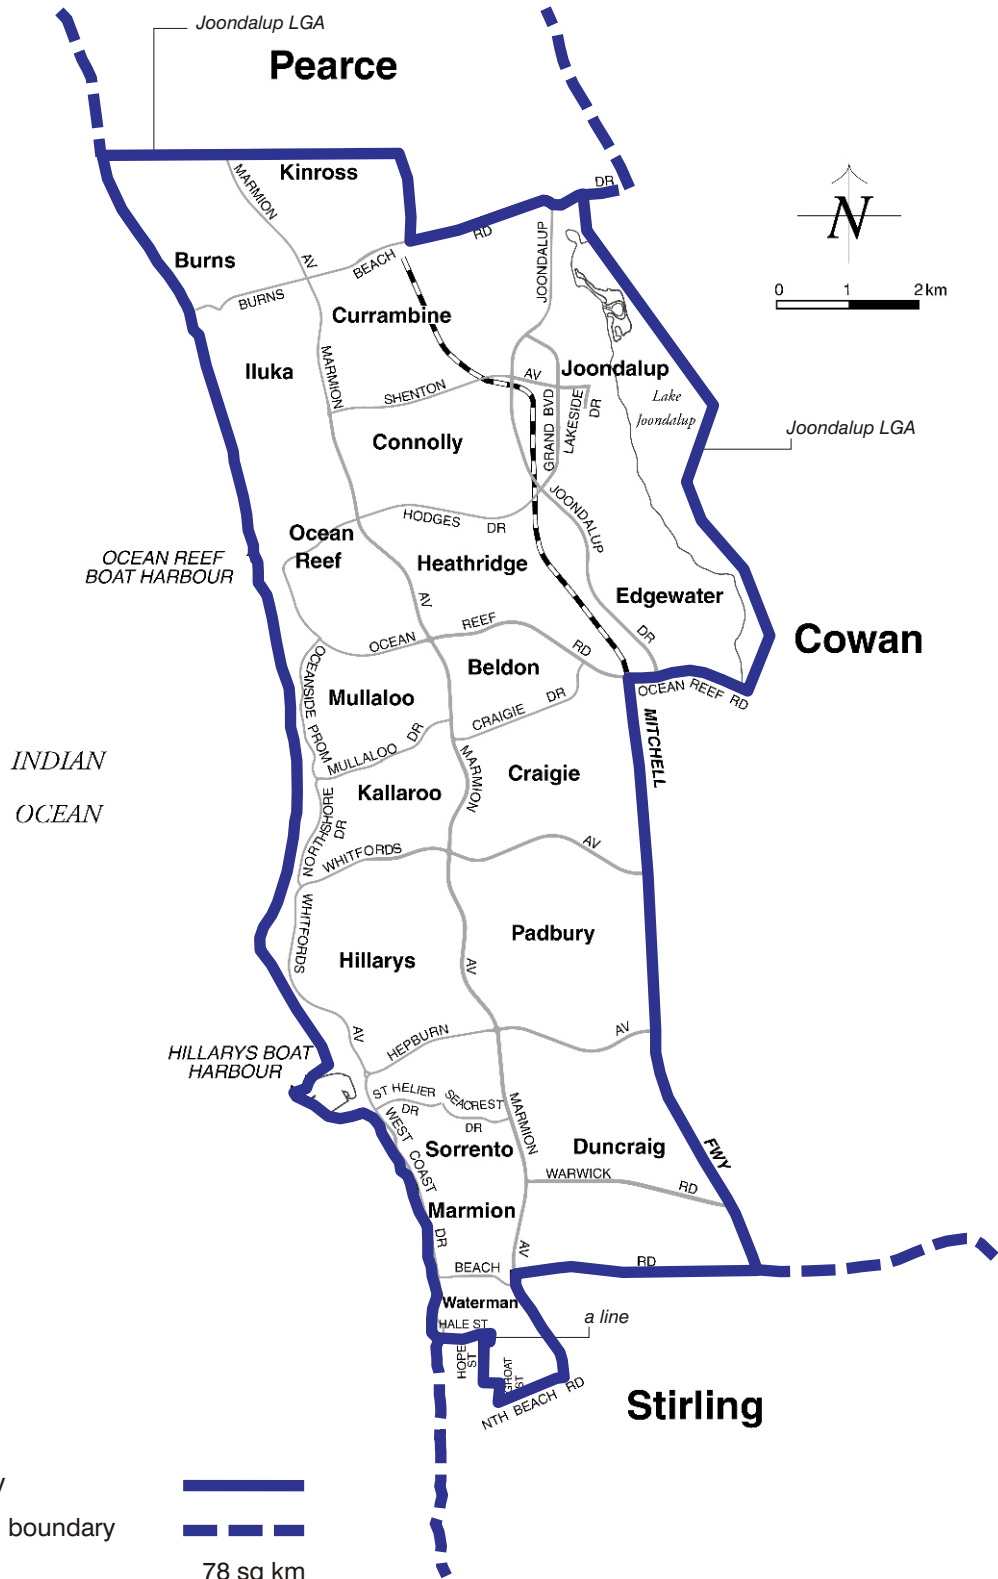

# COMMONWEALTH ELECTORAL DIVISION OF **MOORE**

- Divisional boundary
- Adjoining divisional boundary
- Division area  78 sq km
- Railway line

Produced by the Spatial Division of Sinclair Knight Merz Pty Ltd & Department of Land Administration NL10552.09