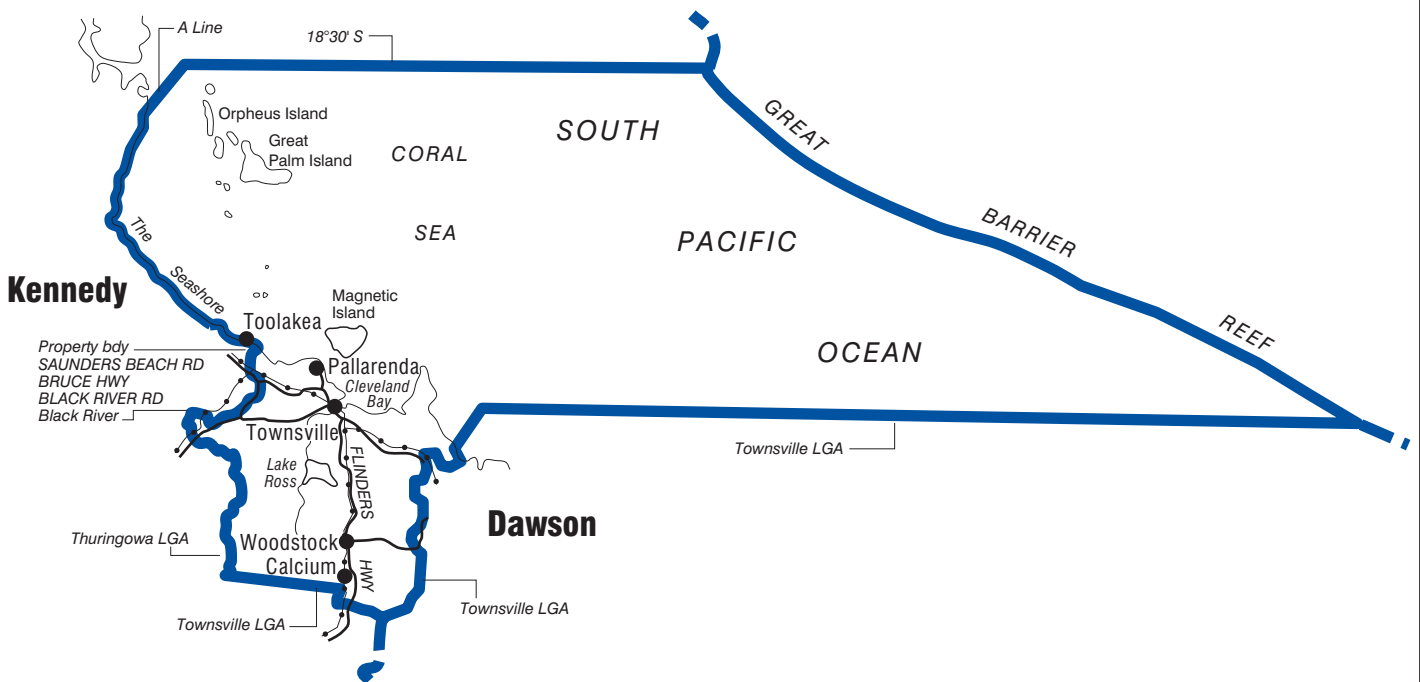

COMMONWEALTH ELECTORAL DIVISION OF **HERBERT**

Note: Federal Redistribution finalised in 1997.
Local Government Area descriptions are January 2001.

Divisional boundary	
Adjoining divisional boundary	
Division area	2966 sq km