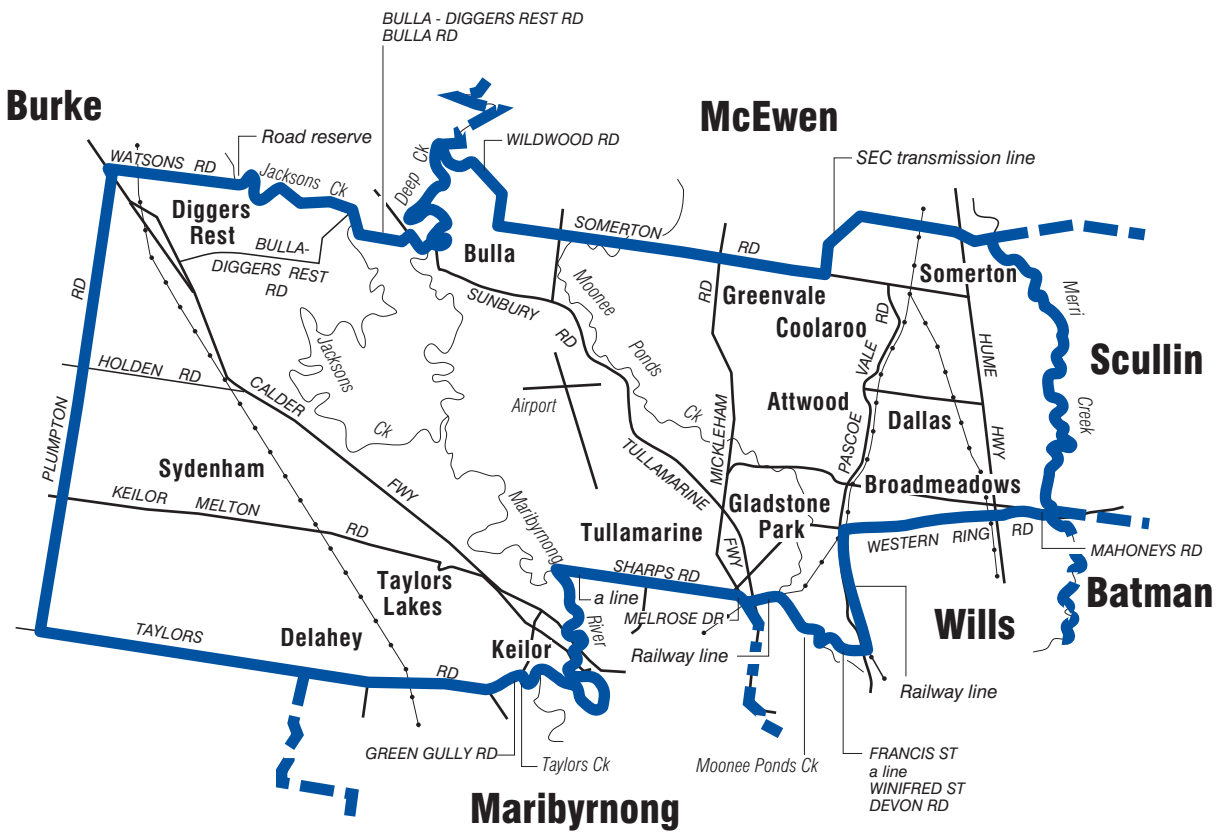

COMMONWEALTH ELECTORAL DIVISION OF

# CALWELL

**Note:** Federal Redistribution finalised in 1994.  
Local Government Area descriptions are January 2001.

## 1995

Australian Electoral Commission

- Divisional boundary
- Adjoining Divisional boundary
- Division area 234 sq km

Approximate scale