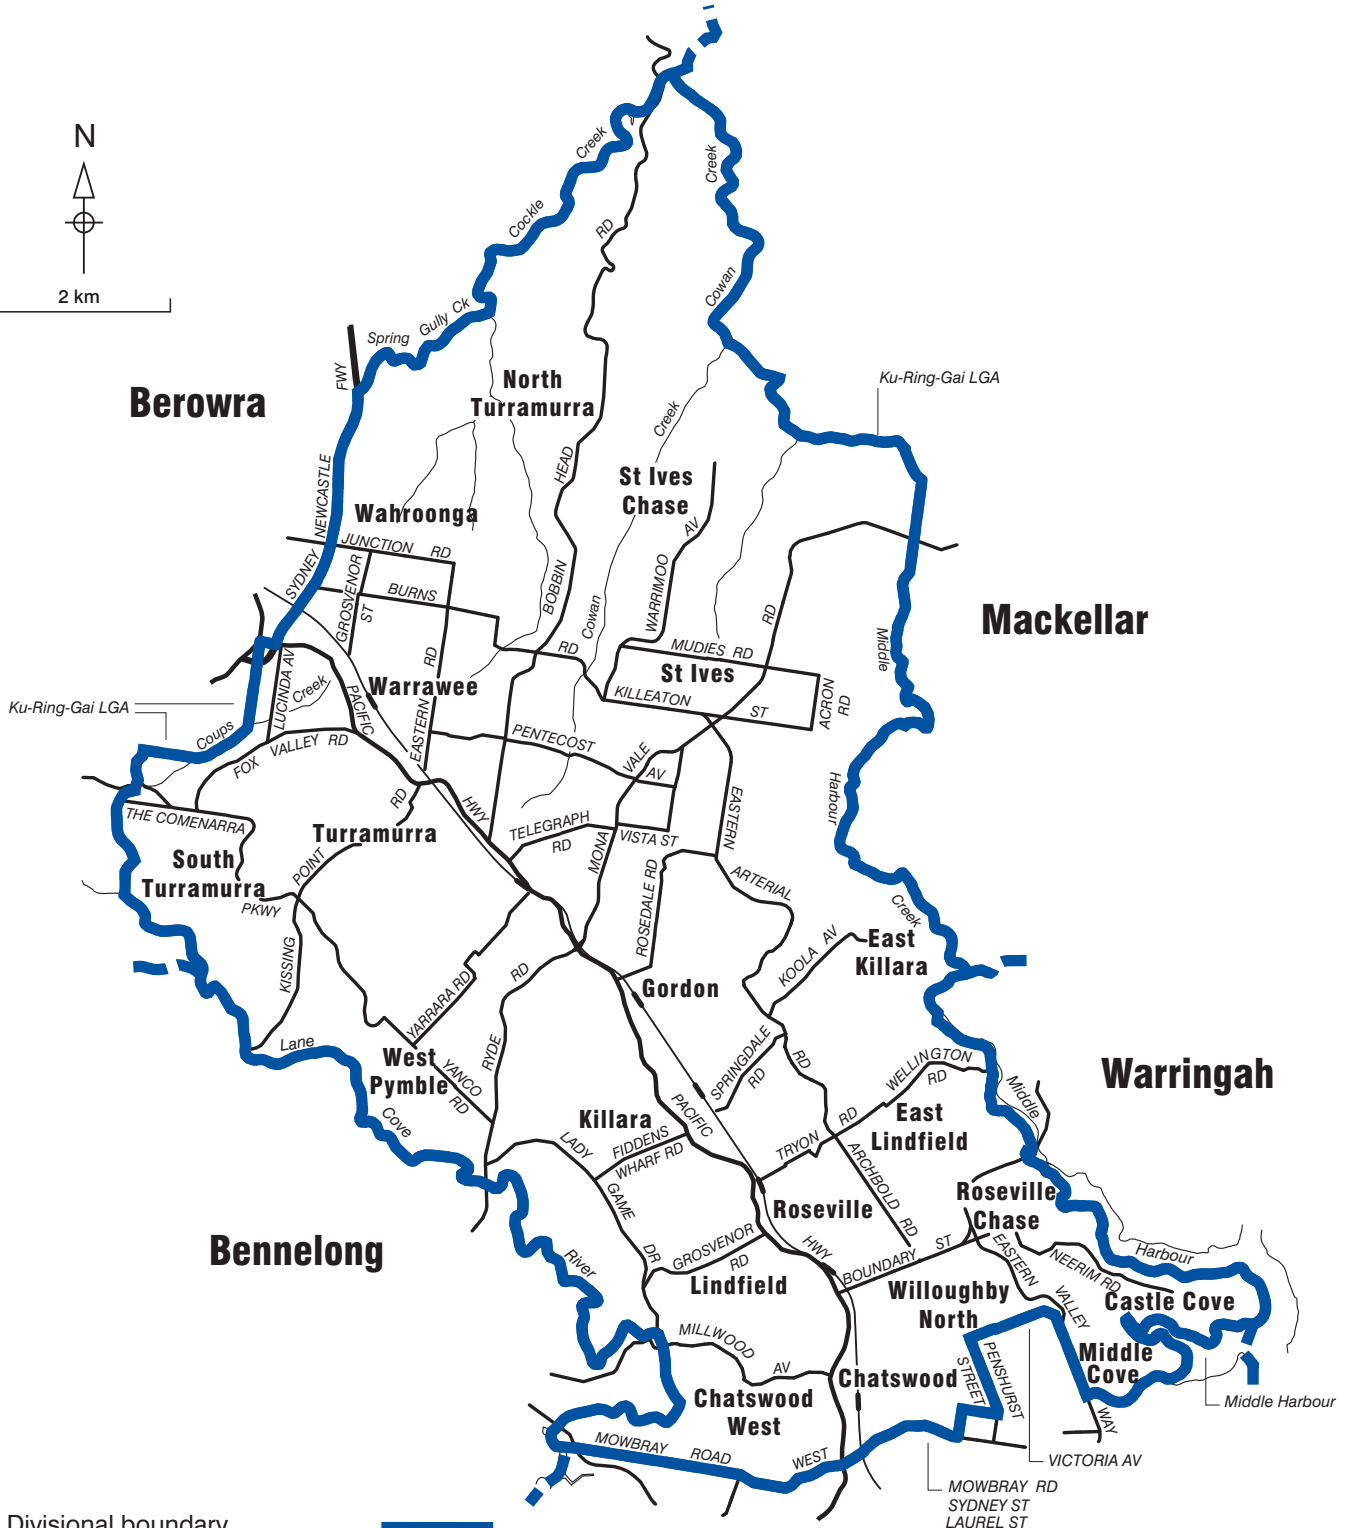

COMMONWEALTH ELECTORAL DIVISION OF

# BRADFIELD

N

2 km

- Divisional boundary
- Adjoining divisional boundary
- Division area **97 sq km**
- Railway line

**North Sydney**

**2000**