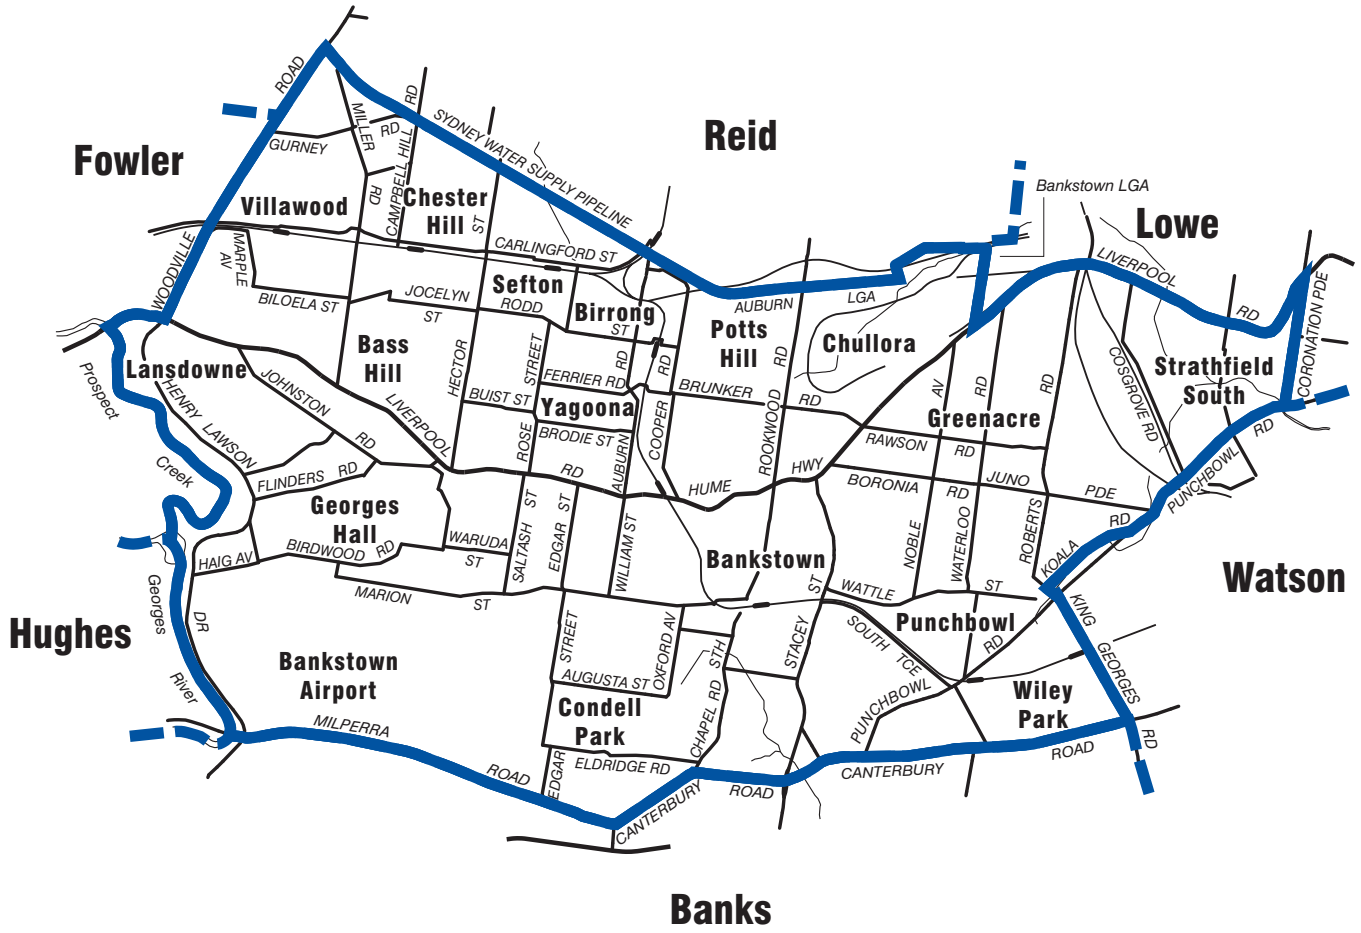

COMMONWEALTH ELECTORAL DIVISION OF

BLAXLAND

- Divisional boundary
- Adjoining divisional boundary
- Division area 54 sq km
- Railway line

2000