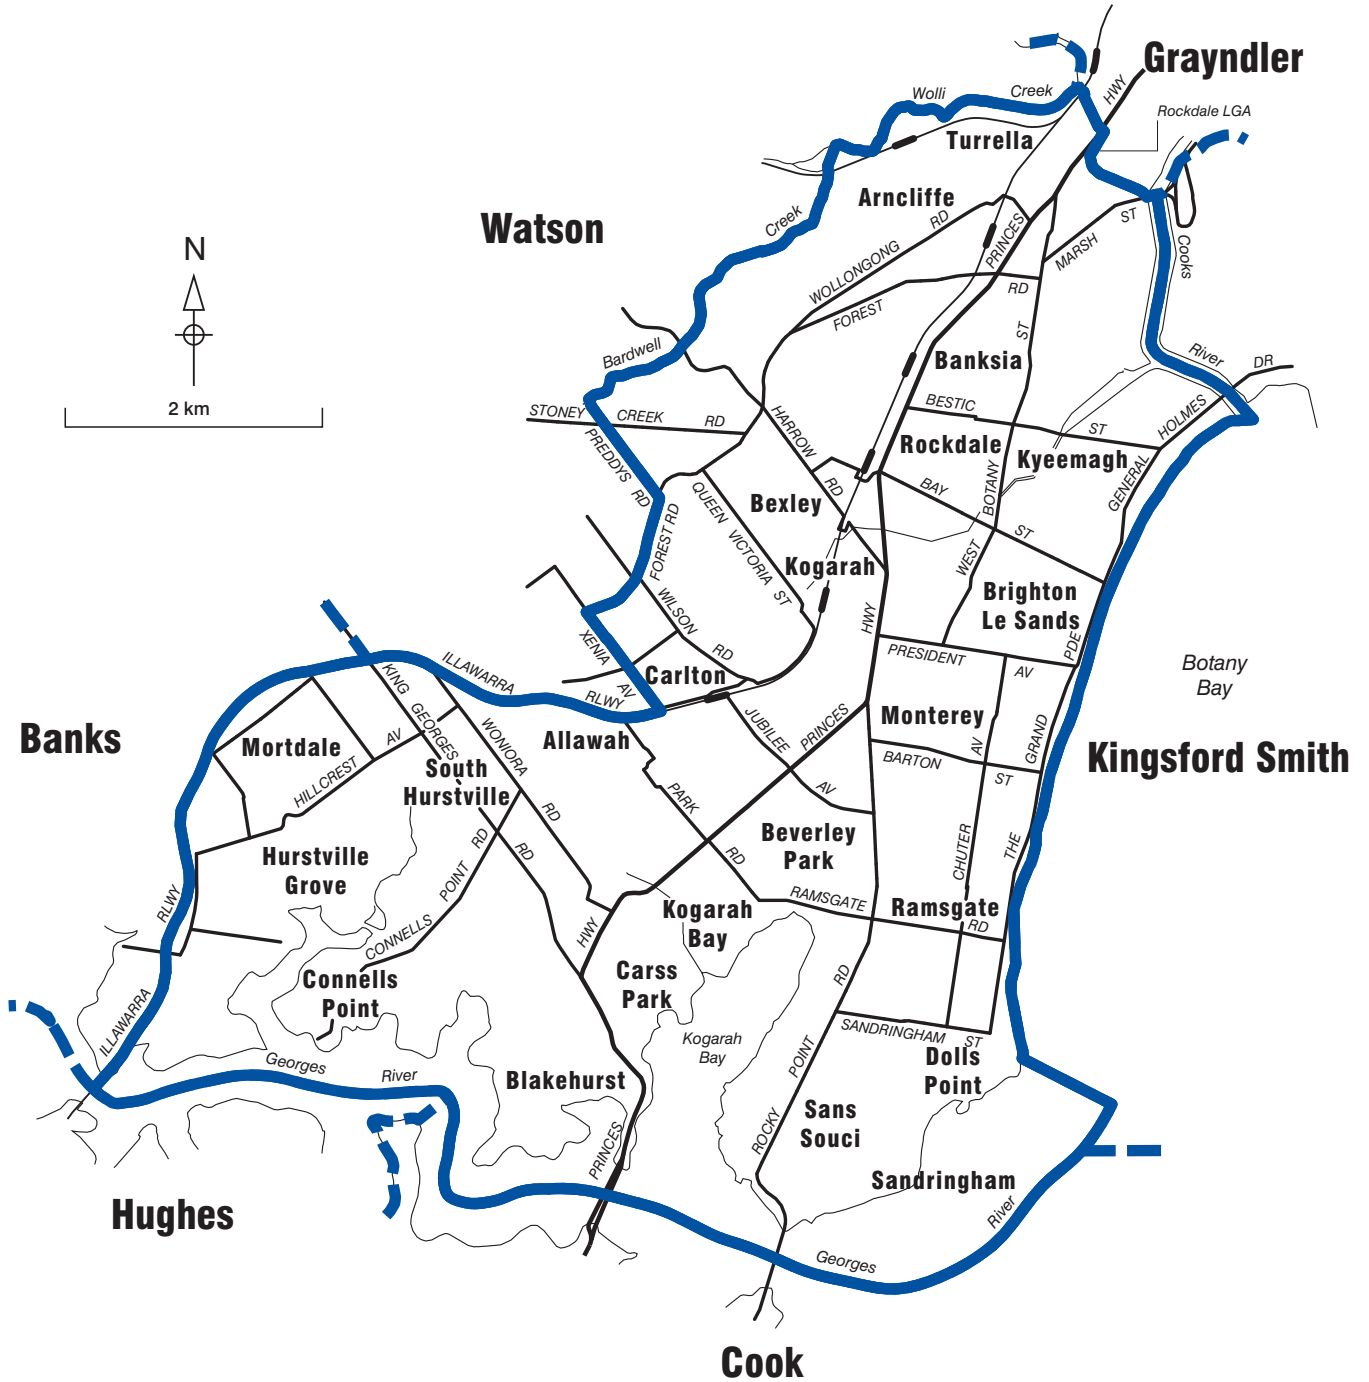

COMMONWEALTH ELECTORAL DIVISION OF **BARTON**

- Divisional boundary
- Adjoining divisional boundary
- Division area 42 sq km
- Railway line

2000