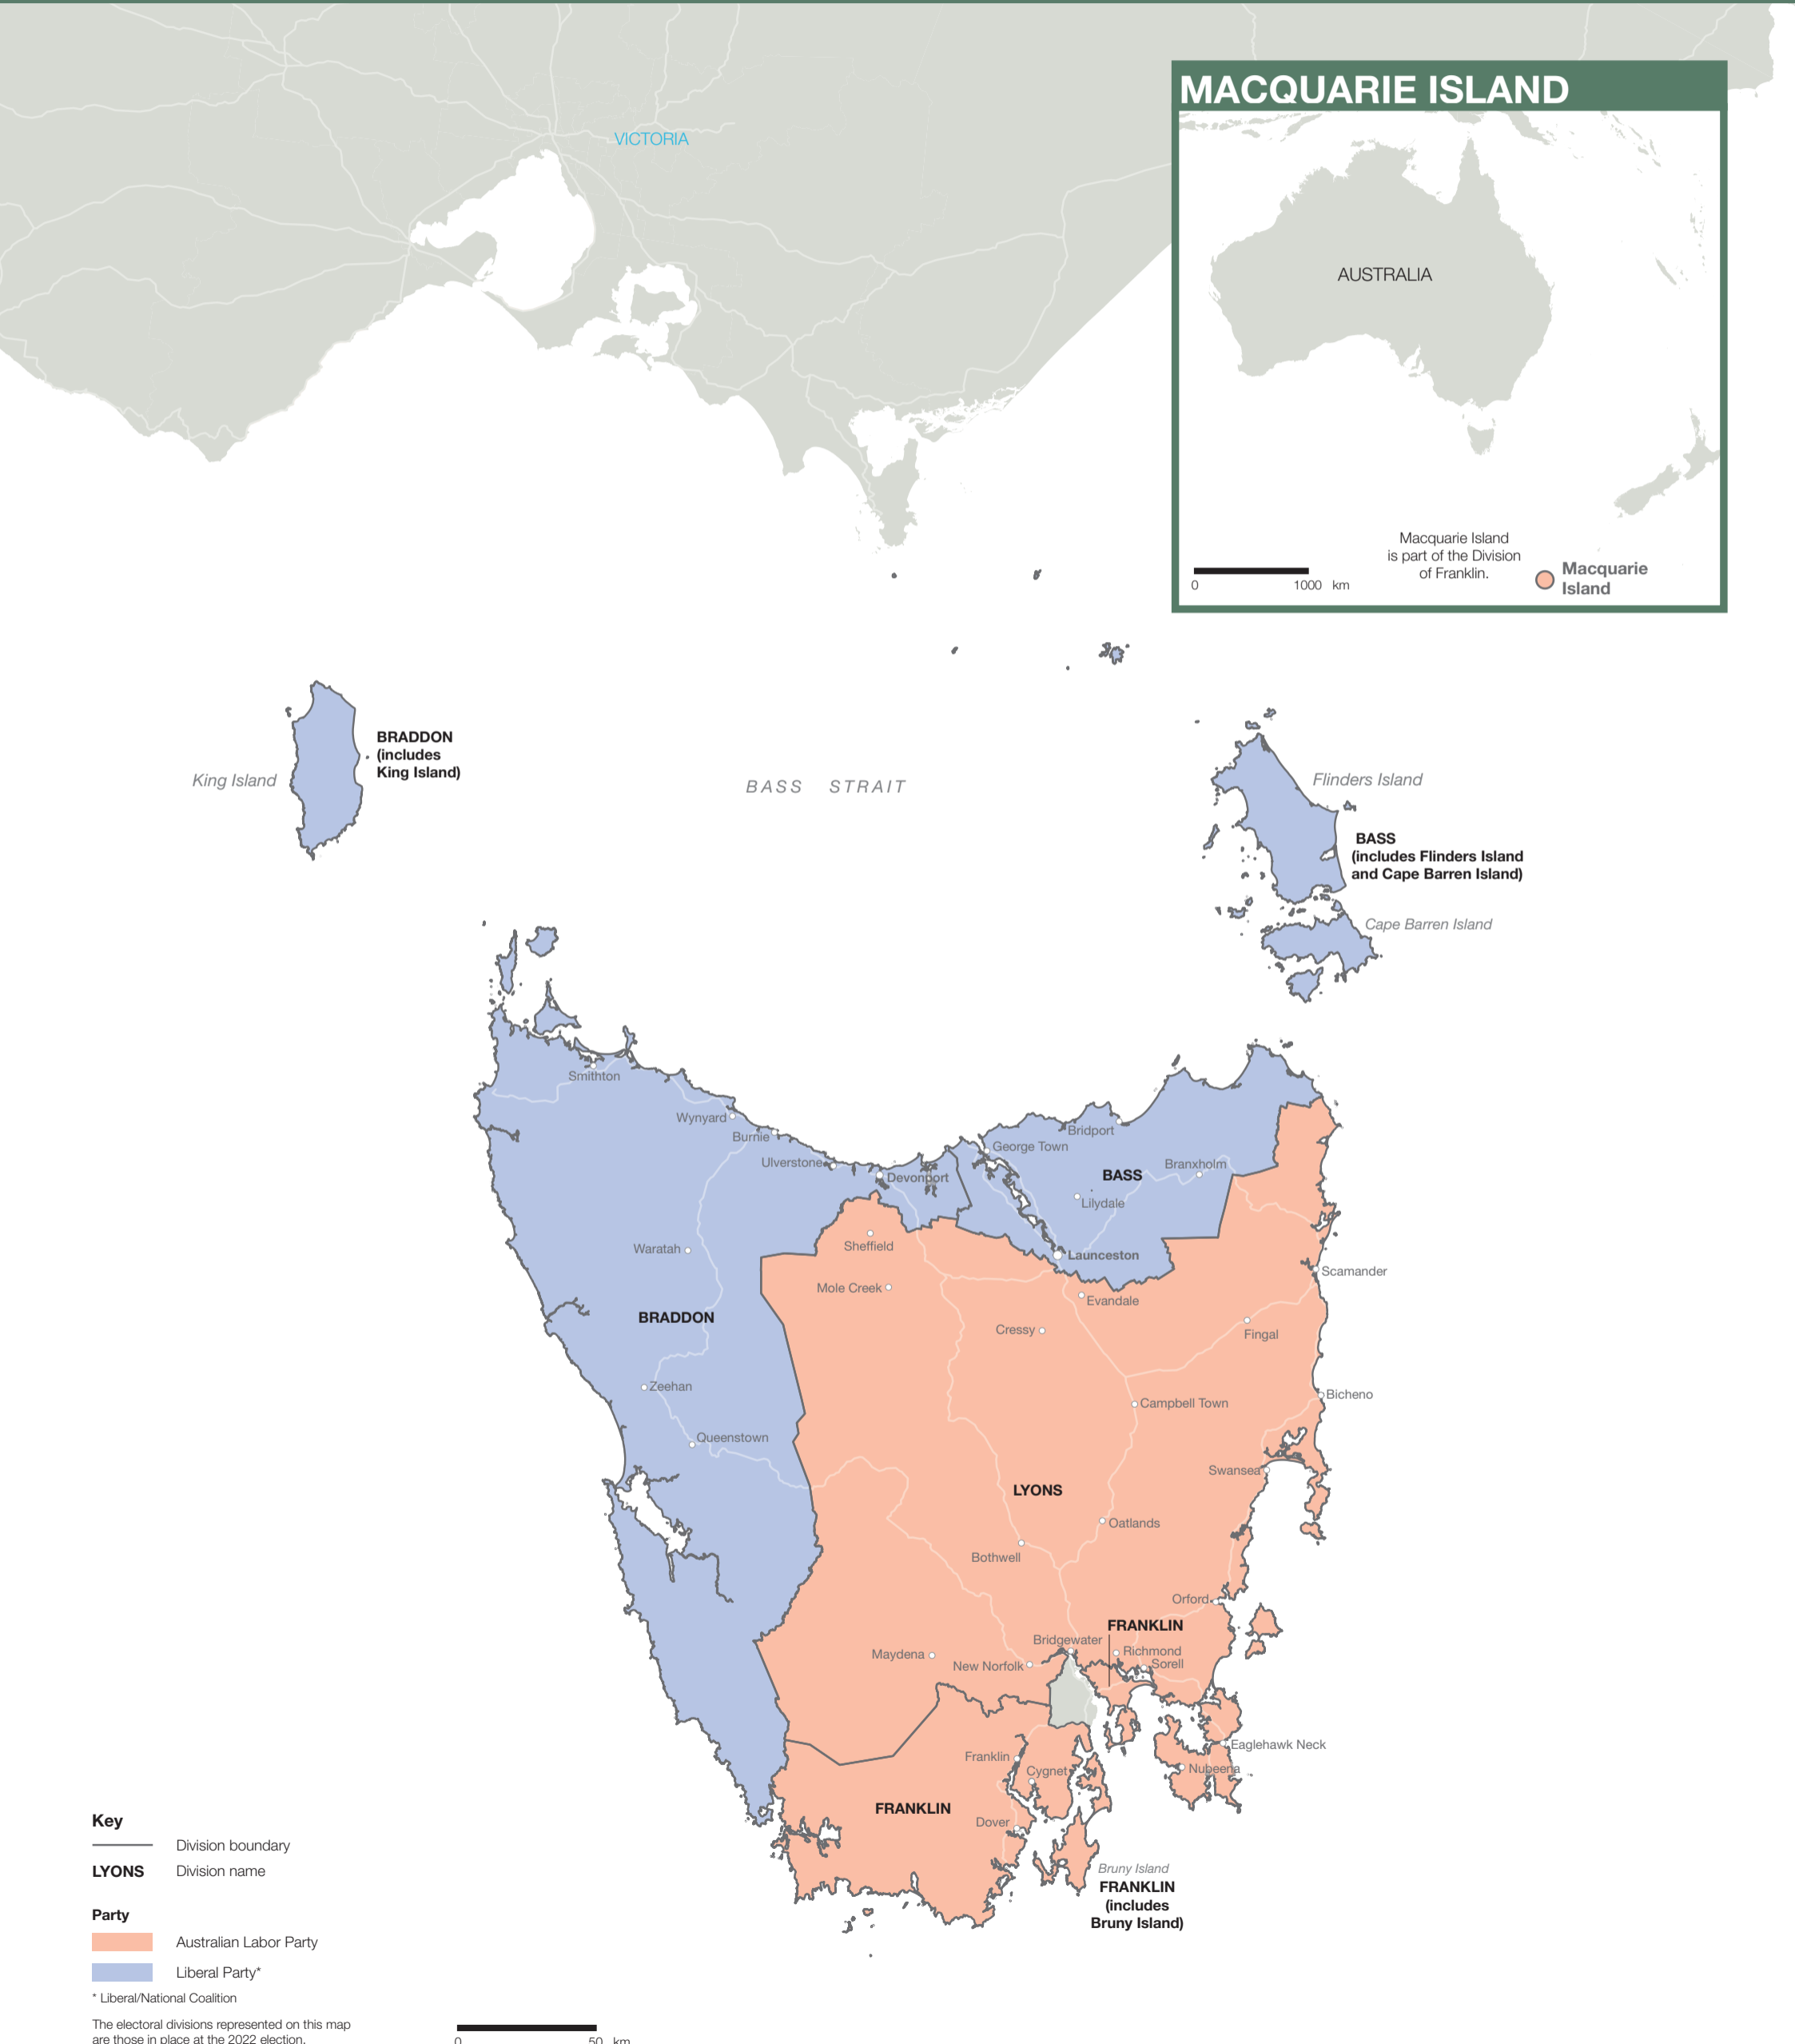

2022 federal election Results Map

TASMANIA

King Island
BRADDON
(includes King Island)

BASS STRAIT

Flinders Island
BASS
(includes Flinders Island and Cape Barren Island)
Cape Barren Island

Bruny Island
FRANKLIN
(includes Bruny Island)

2022 federal election Results Map

TASMANIA

Hobart Urban

Key
 — Division boundary
CLARK Division name
Party
 ■ Independent

The electoral divisions represented on this map are those in place at the 2022 election.

0 2 km