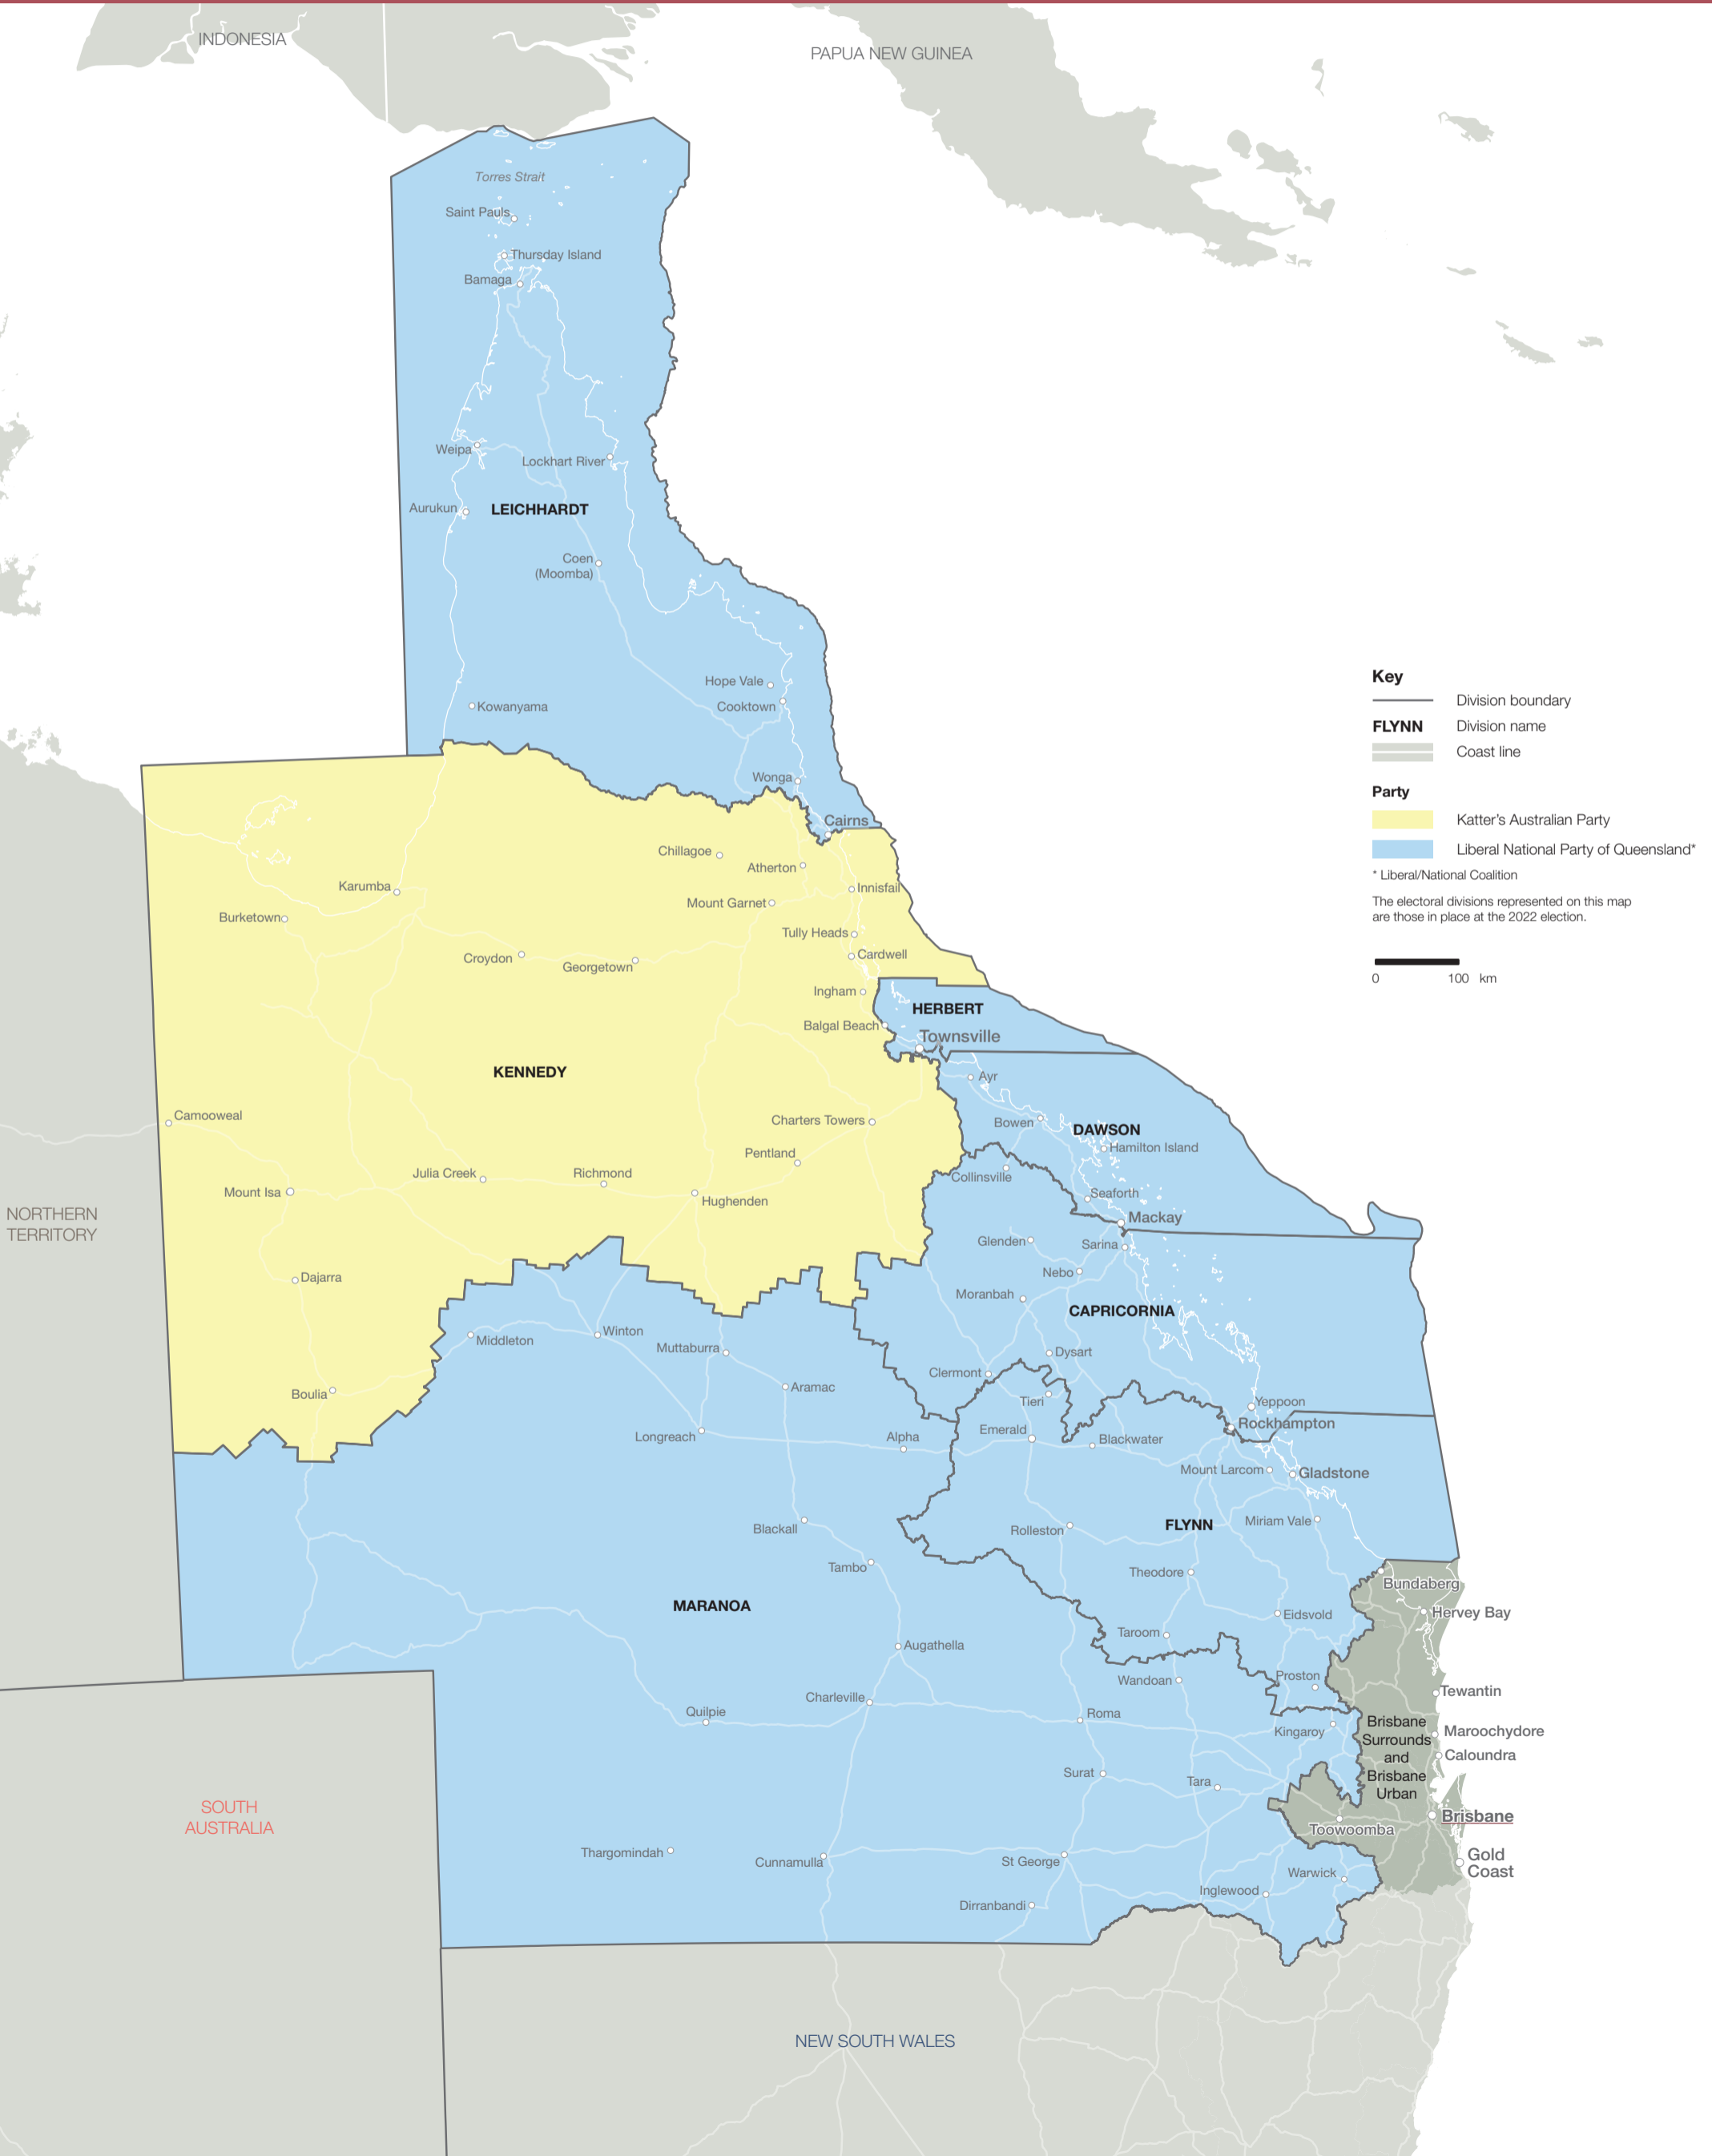

2022 federal election Results Map

QUEENSLAND

2022 federal election Results Map

QUEENSLAND

Brisbane Surrounds

Key

- Division boundary
- BLAIR** Division name
- Coast line

Party

- Australian Labor Party
- Liberal National Party of Queensland*

* Liberal/National Coalition

The electoral divisions represented on this map are those in place at the 2022 election.

0 20 km

2022 federal election Results Map

QUEENSLAND

Brisbane Urban