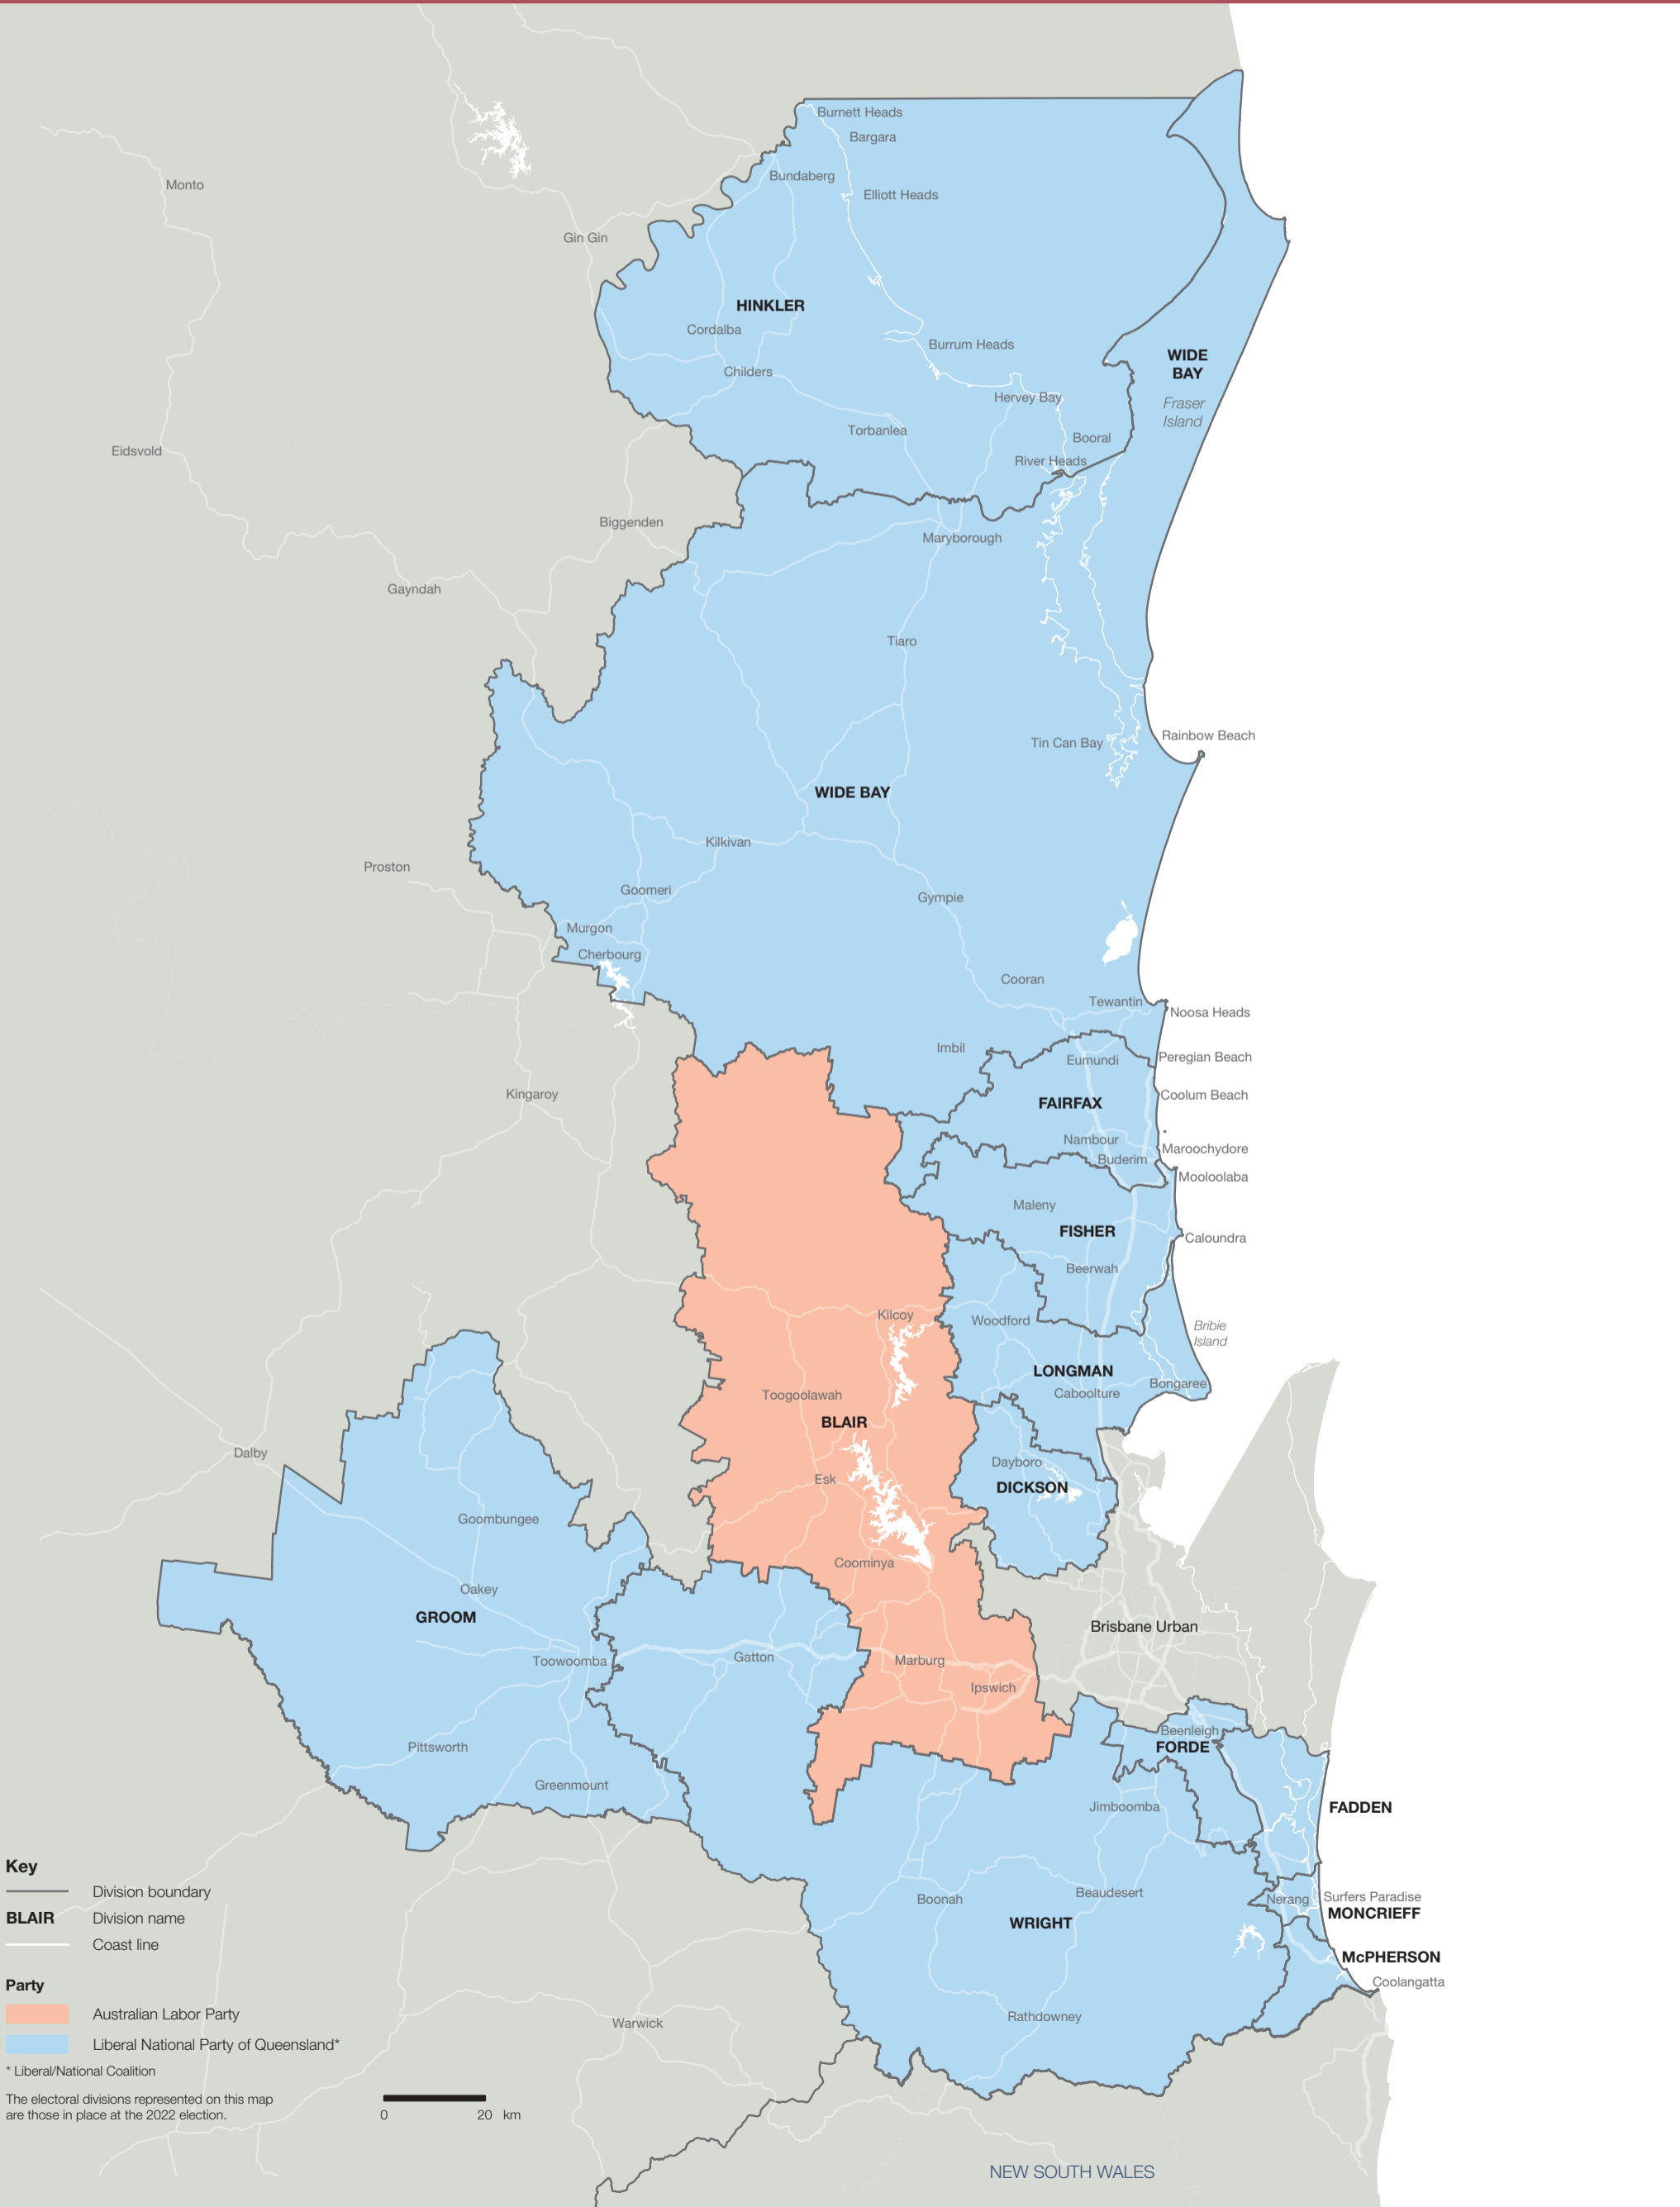

2022 federal election Results Map

QUEENSLAND

2022 federal election Results Map

QUEENSLAND

Brisbane Surrounds

Key

- Division boundary
- BLAIR** Division name
- Coast line

Party

- Australian Labor Party
- Liberal National Party of Queensland*

* Liberal/National Coalition

The electoral divisions represented on this map are those in place at the 2022 election.

0 20 km

2022 federal election Results Map

QUEENSLAND

Brisbane Urban