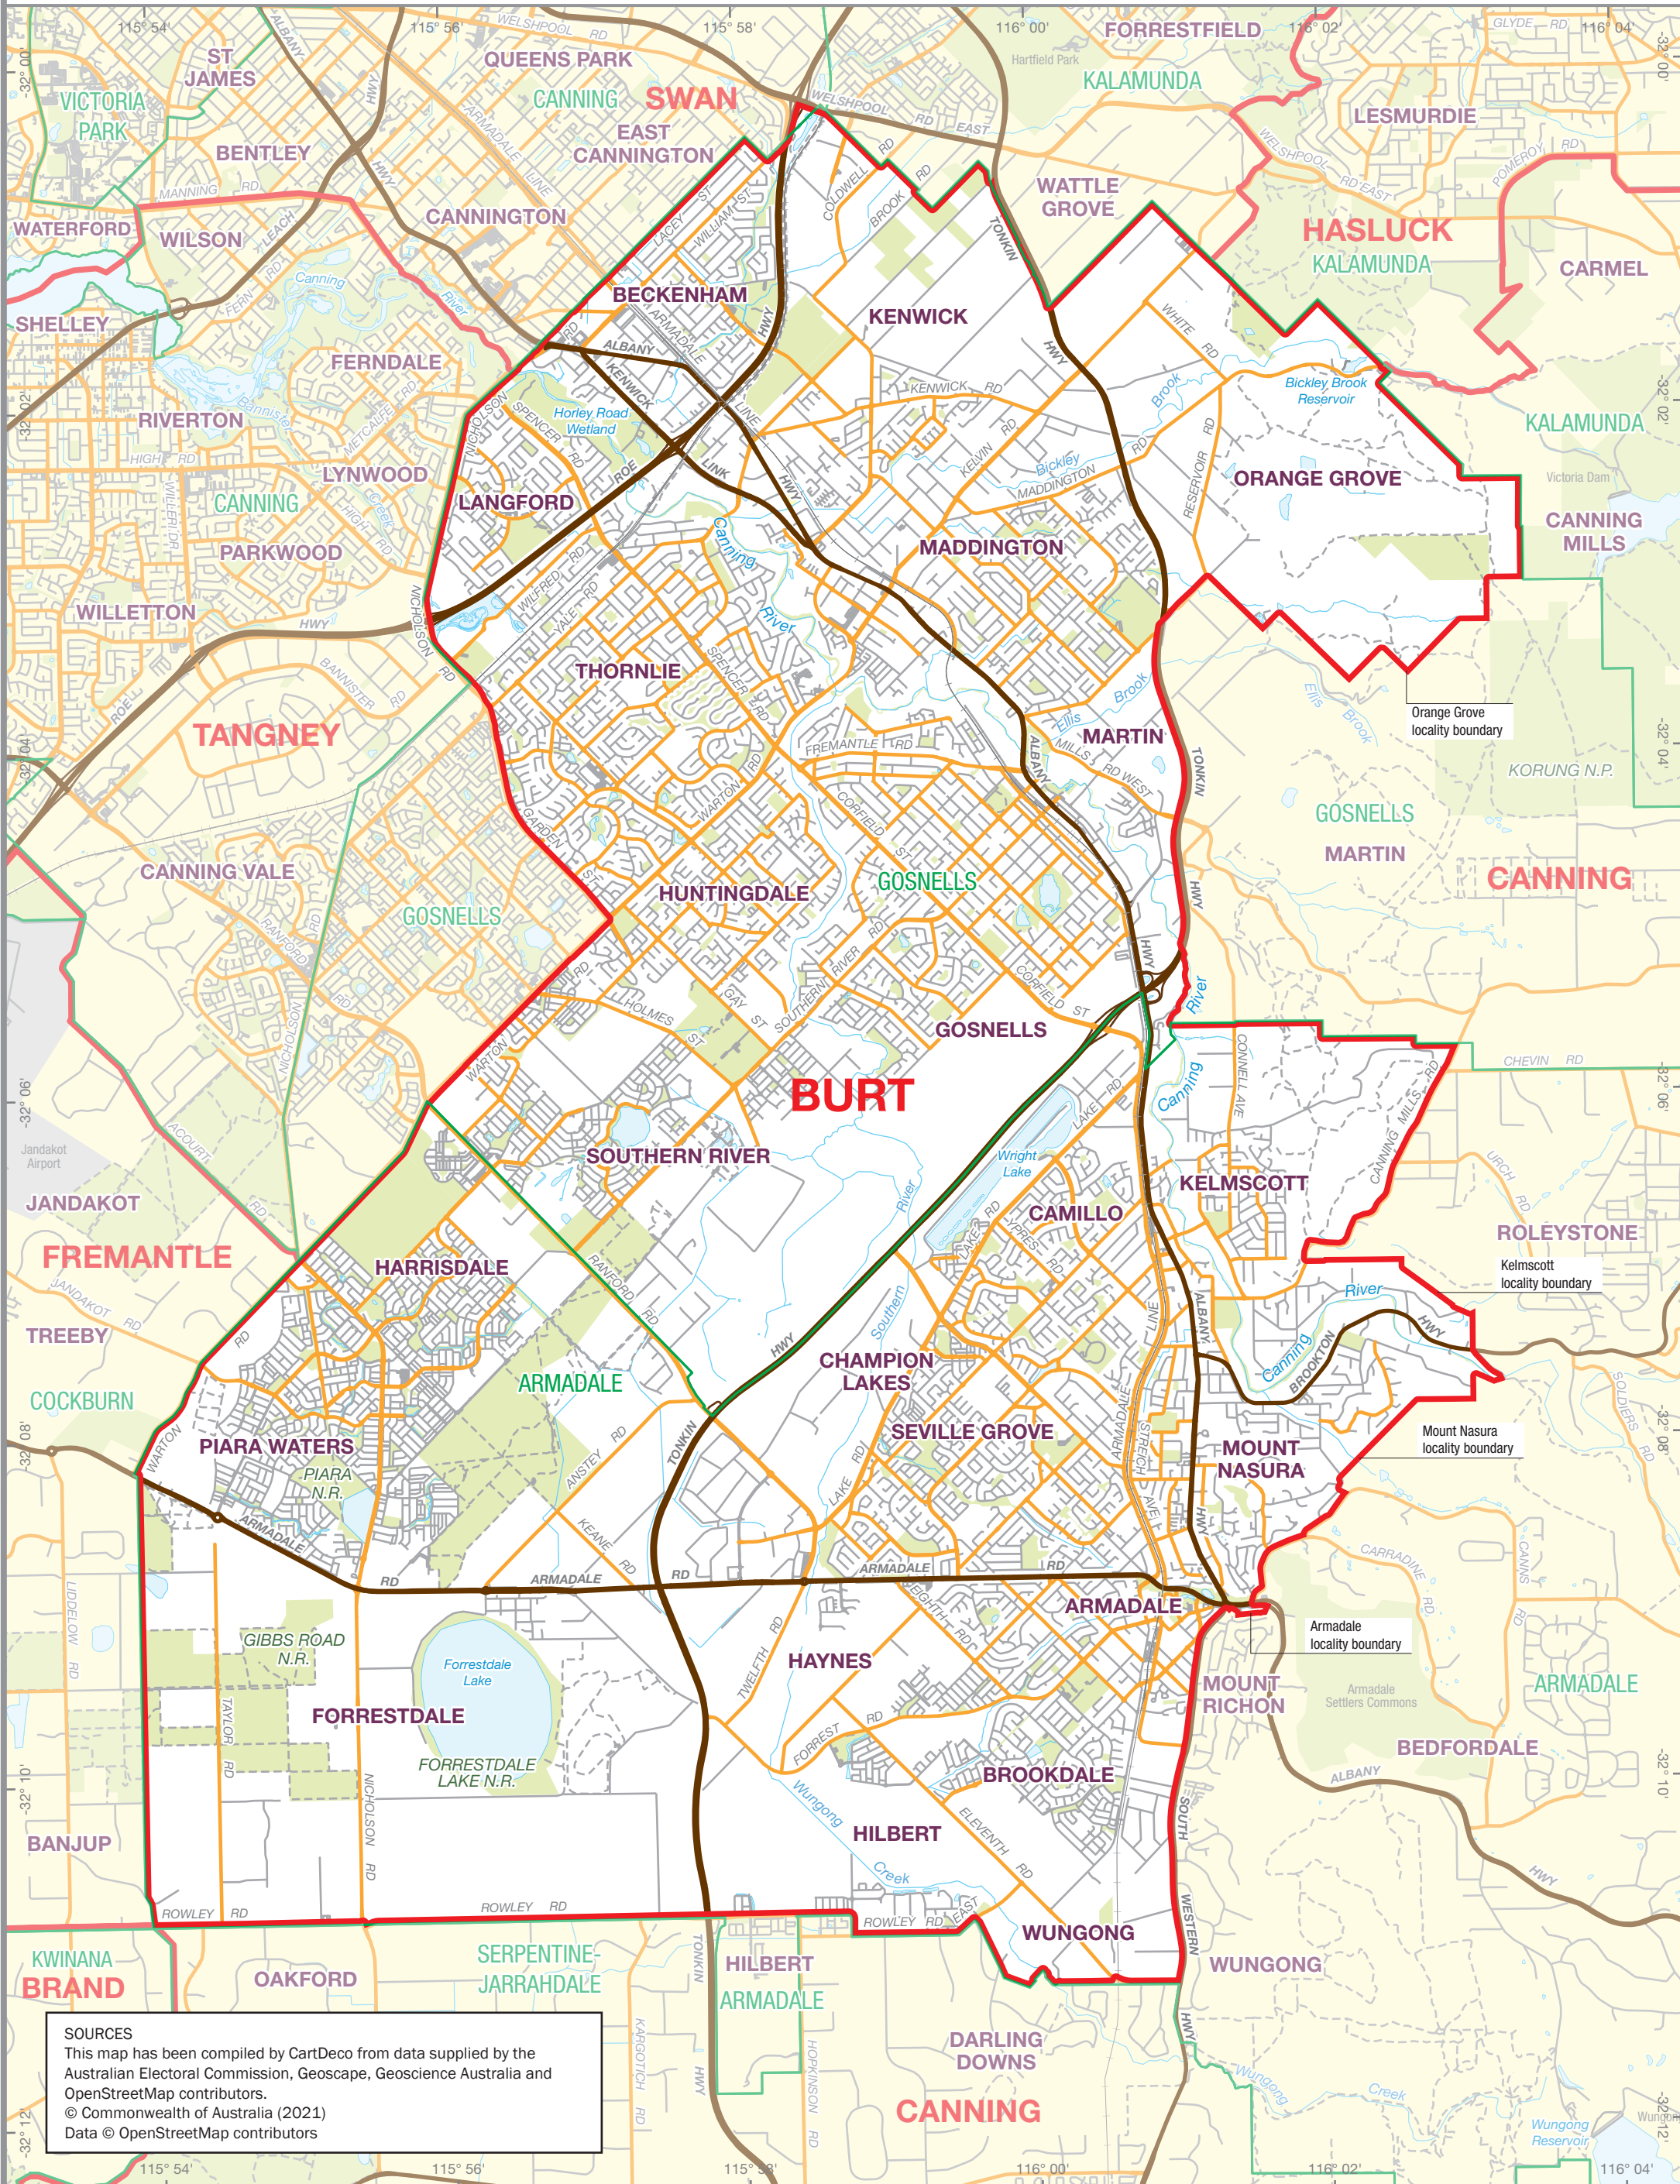

August 2021  
**MAP OF THE COMMONWEALTH  
 ELECTORAL DIVISION OF  
 BURT**

Name and Boundary of  
 Electoral Division  
 Names and Boundaries of  
 adjoining Electoral Divisions  
 Names and Boundaries of  
 Local Government Areas (2021)

**BURT**  
**TANGNEY**  
**GOSNELLS**

**SOURCES**  
 This map has been compiled by CartDeco from data supplied by the Australian Electoral Commission, Geoscape, Geoscience Australia and OpenStreetMap contributors.  
 © Commonwealth of Australia (2021)  
 Data © OpenStreetMap contributors